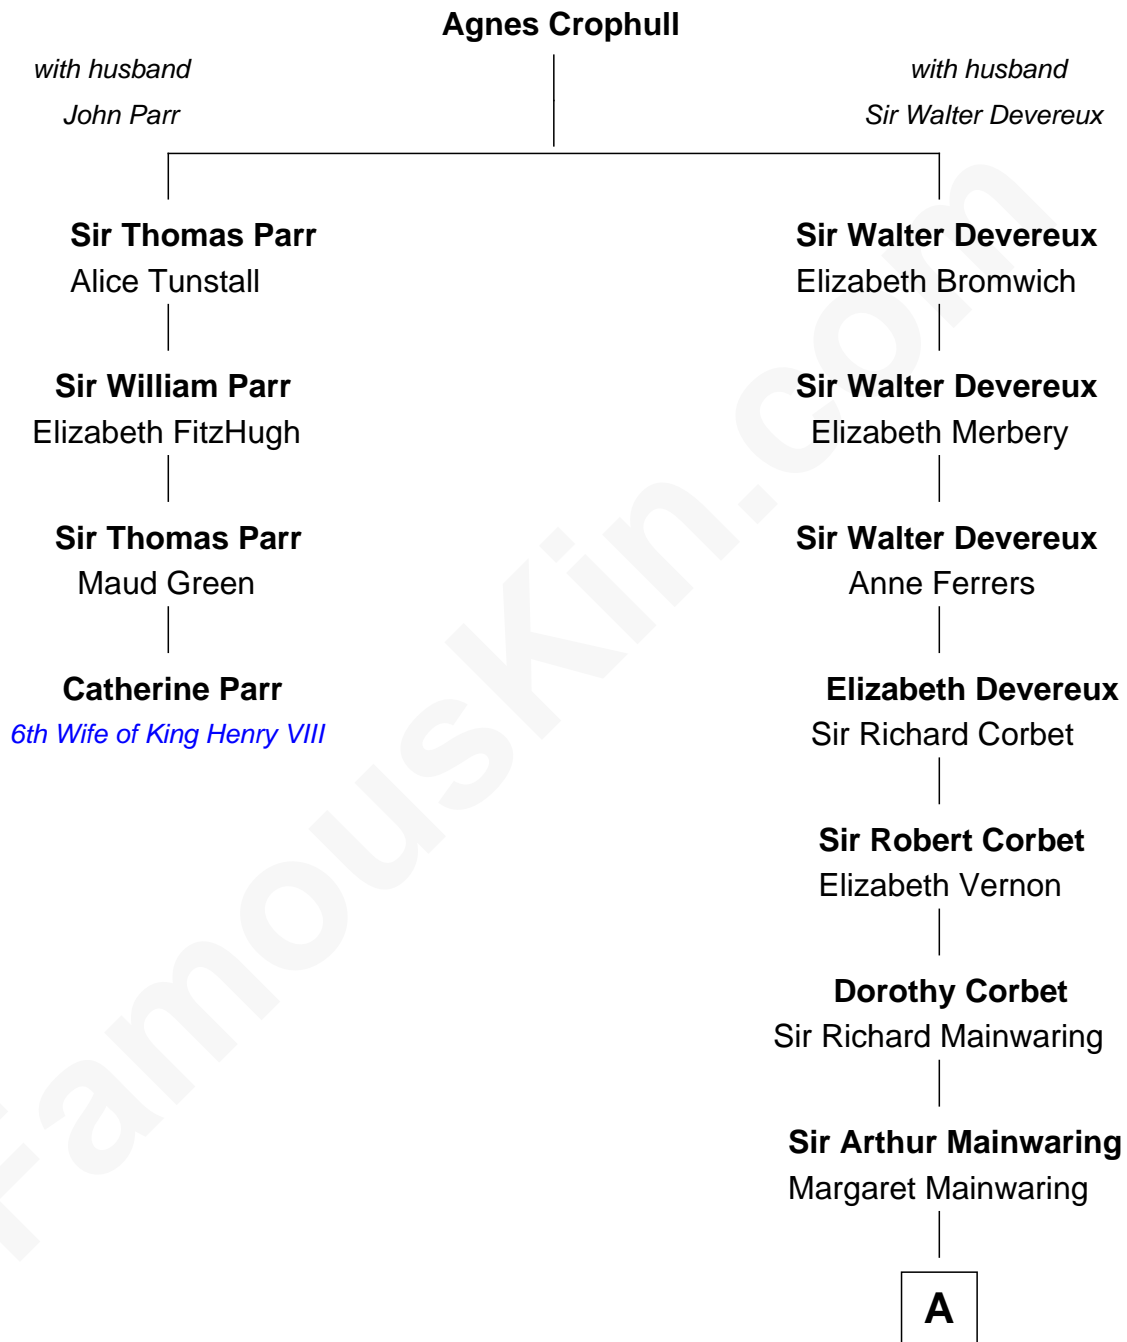

FamousKin.com Relationship Chart of

Catherine Parr

6th Wife of King Henry VIII

3rd cousin 15 times removed of

Allen Dulles

5th Director of the C.I.A.

A

Mary Mainwaring