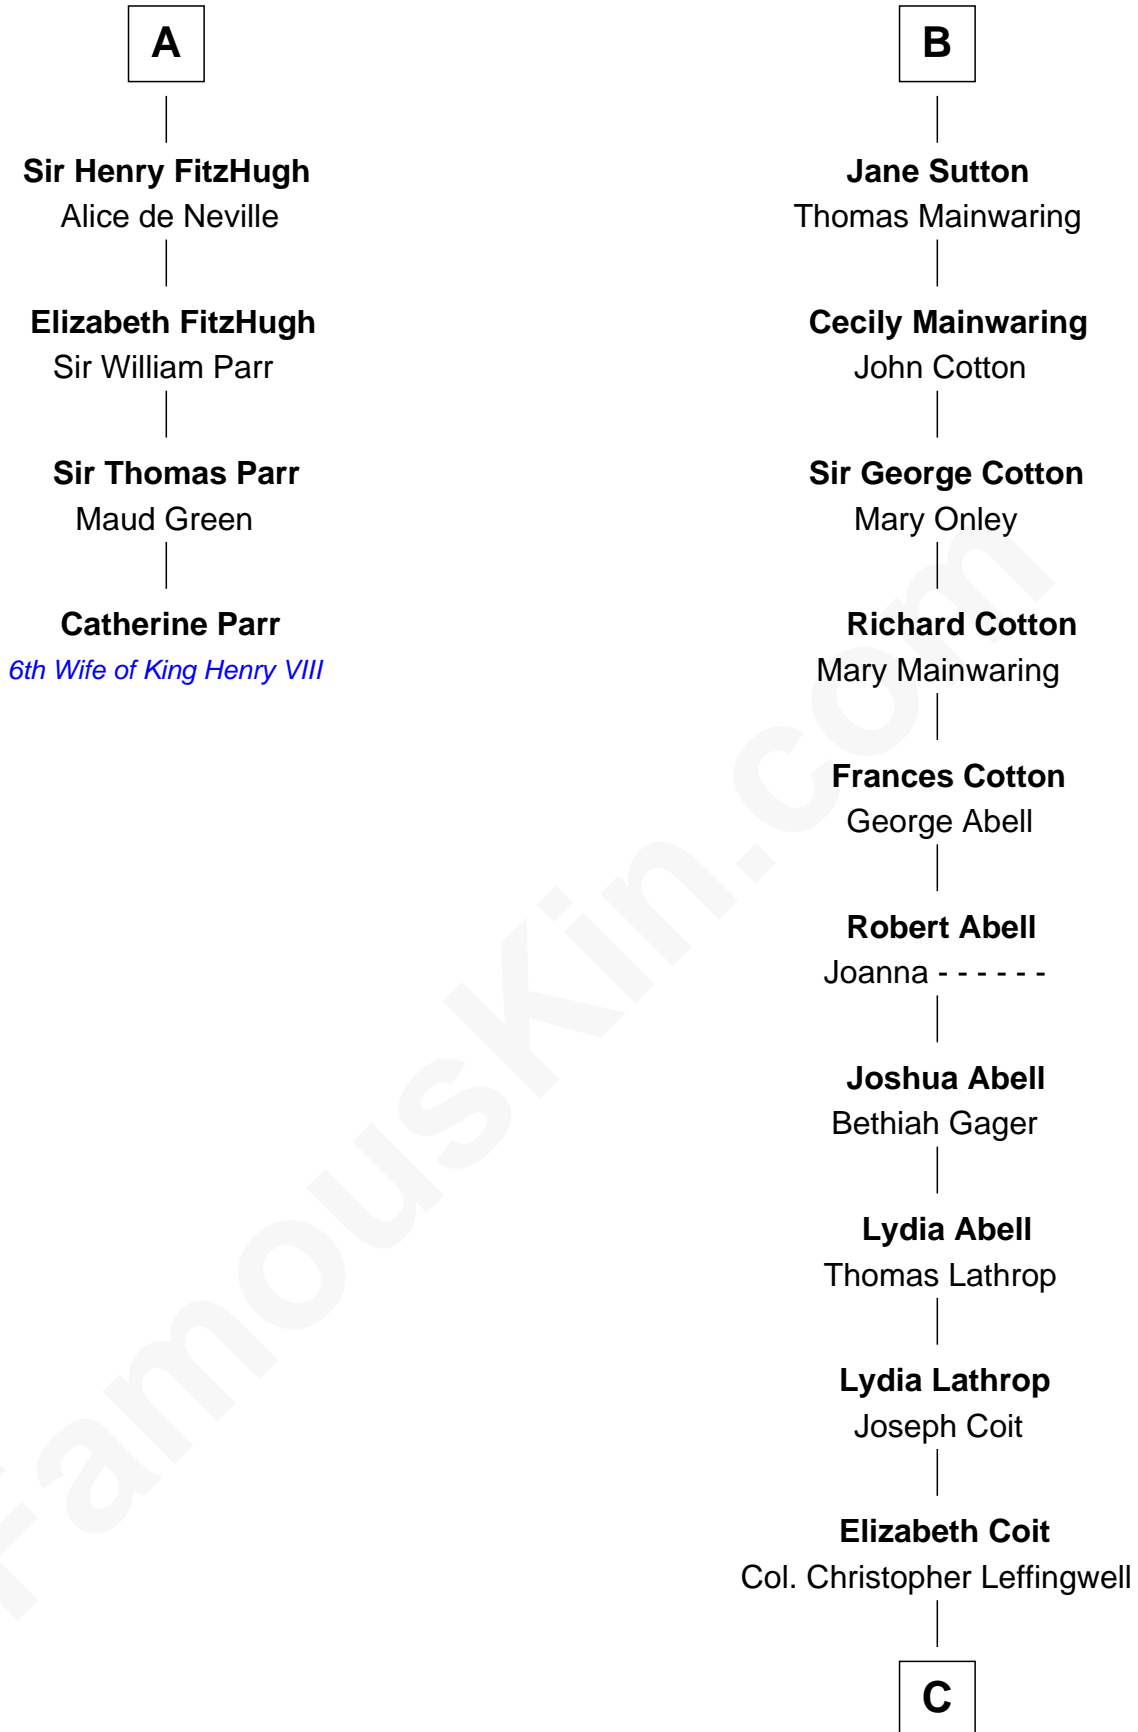

FamousKin.com Relationship Chart of

Catherine Parr

6th Wife of King Henry VIII

10th cousin 11 times removed of

Allen Dulles

5th Director of the C.I.A.

C

Joanna Leffingwell

Charles Lathrop

Harriet Wadsworth Lathrop

Rev. Miron Winslow

Harriet Lathrop Winslow

Rev. John Welsh Dulles

Allen Macy Dulles

Edith Foster

Allen Dulles