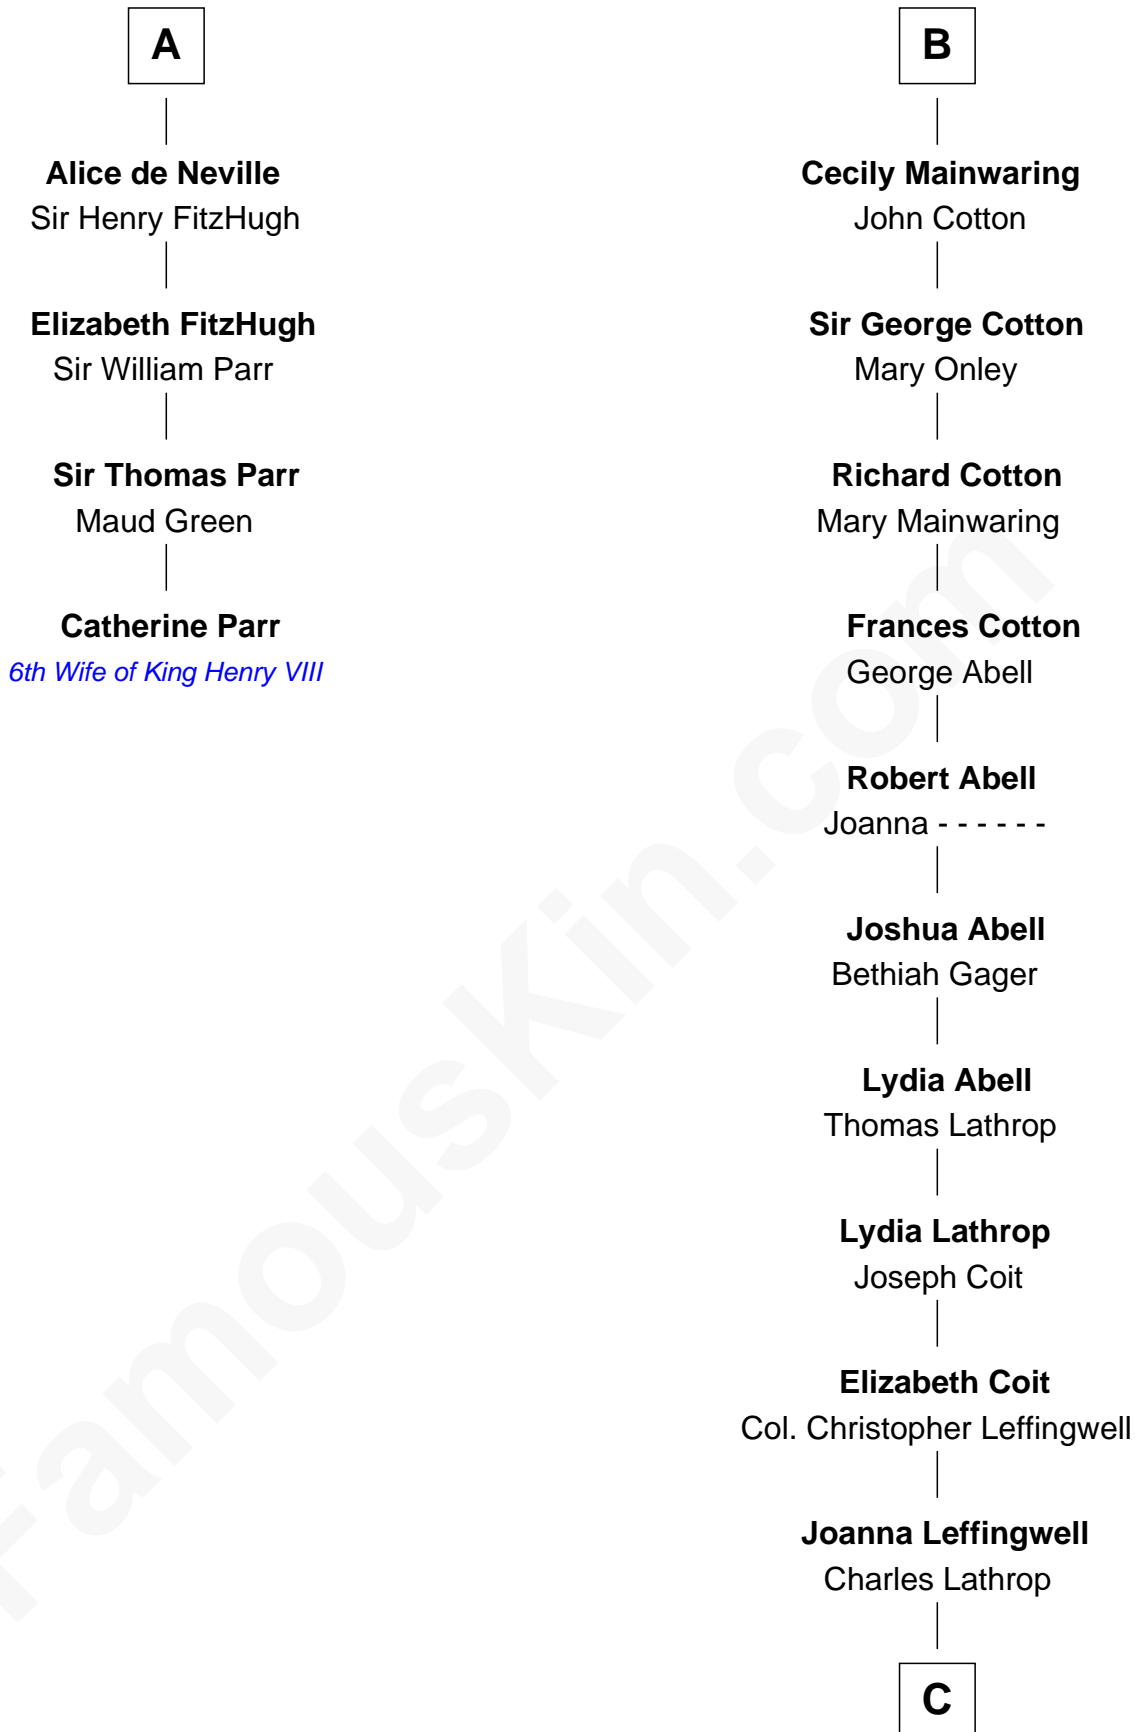

FamousKin.com Relationship Chart of

Catherine Parr

6th Wife of King Henry VIII

10th cousin 10 times removed of

Allen Dulles

5th Director of the C.I.A.

C

—
Harriet Wadsworth Lathrop

Rev. Miron Winslow

—
Harriet Lathrop Winslow

Rev. John Welsh Dulles

—
Allen Macy Dulles

Edith Foster

—
Allen Dulles

5th Director of the C.I.A.

FamousKin.com