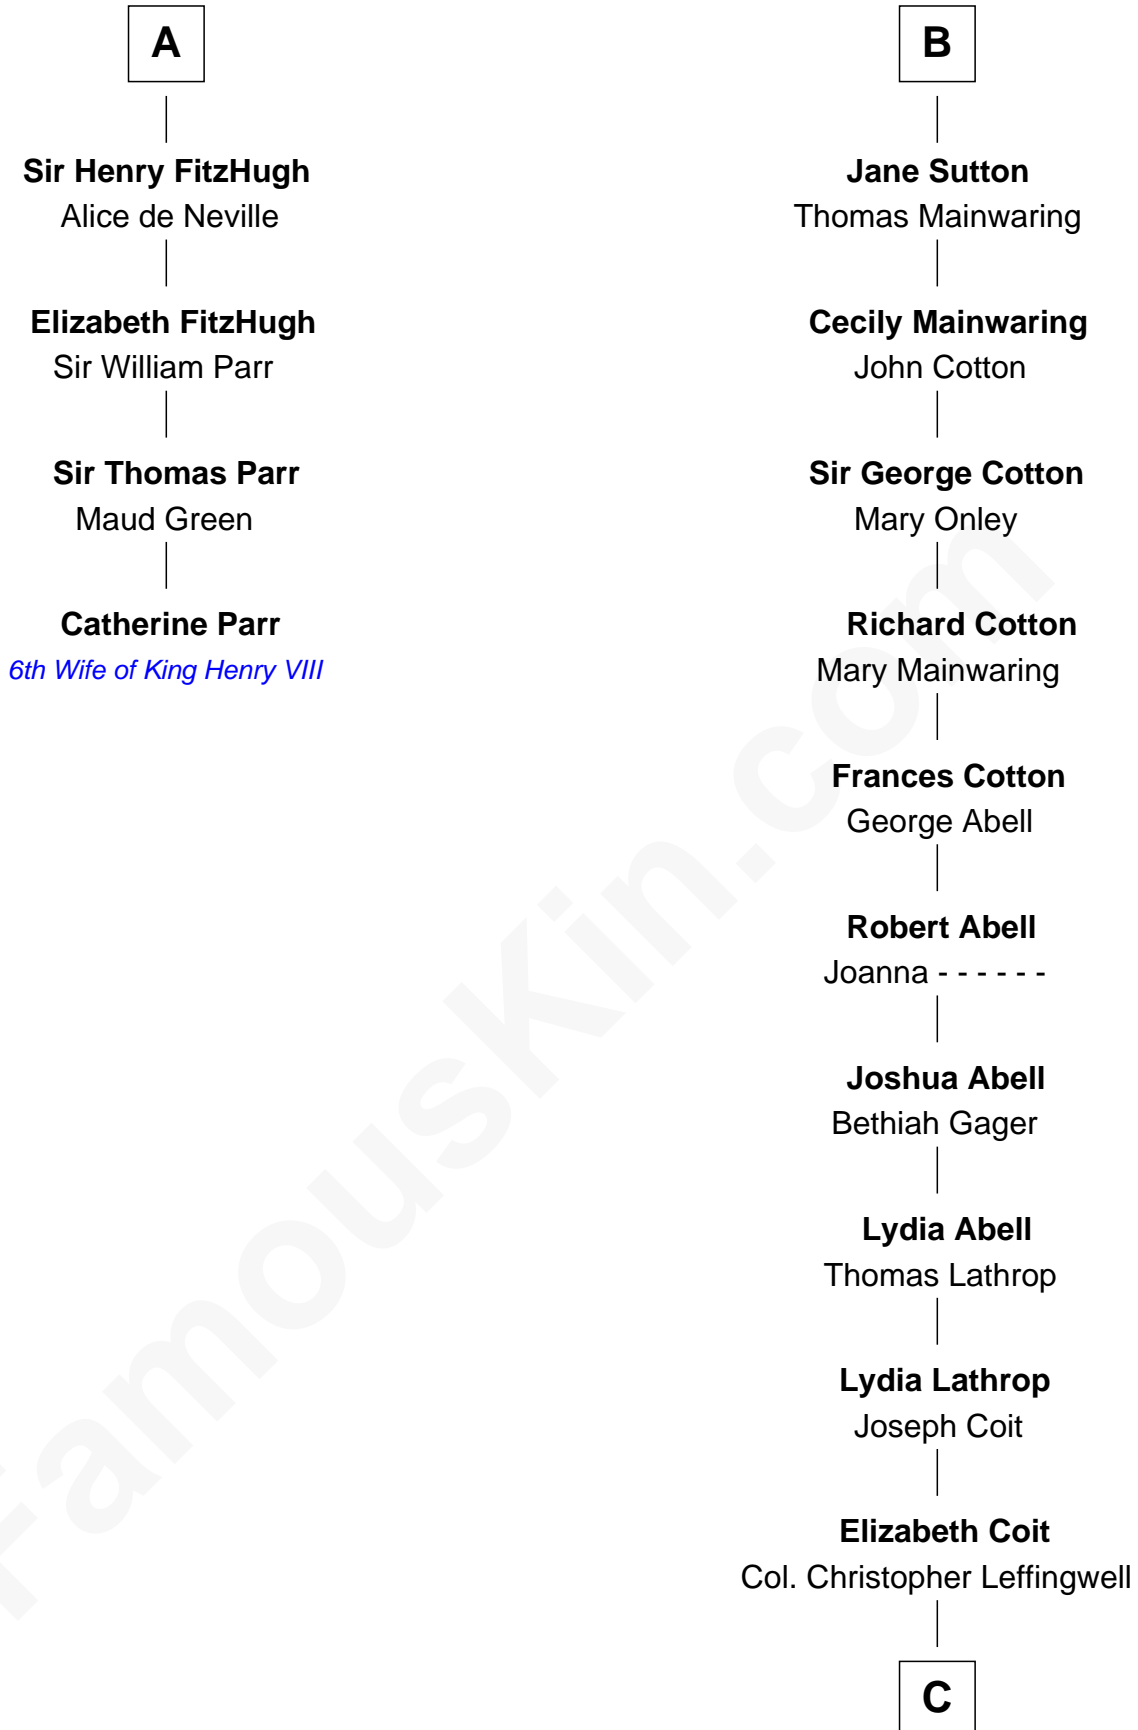

FamousKin.com Relationship Chart of

Catherine Parr

6th Wife of King Henry VIII

10th cousin 11 times removed of

John Foster Dulles

52nd U.S. Secretary of State

C

Joanna Leffingwell

Charles Lathrop

Harriet Wadsworth Lathrop

Rev. Miron Winslow

Harriet Lathrop Winslow

Rev. John Welsh Dulles

Allen Macy Dulles

Edith Foster

John Foster Dulles

52nd U.S. Secretary of State

FamousKin.com