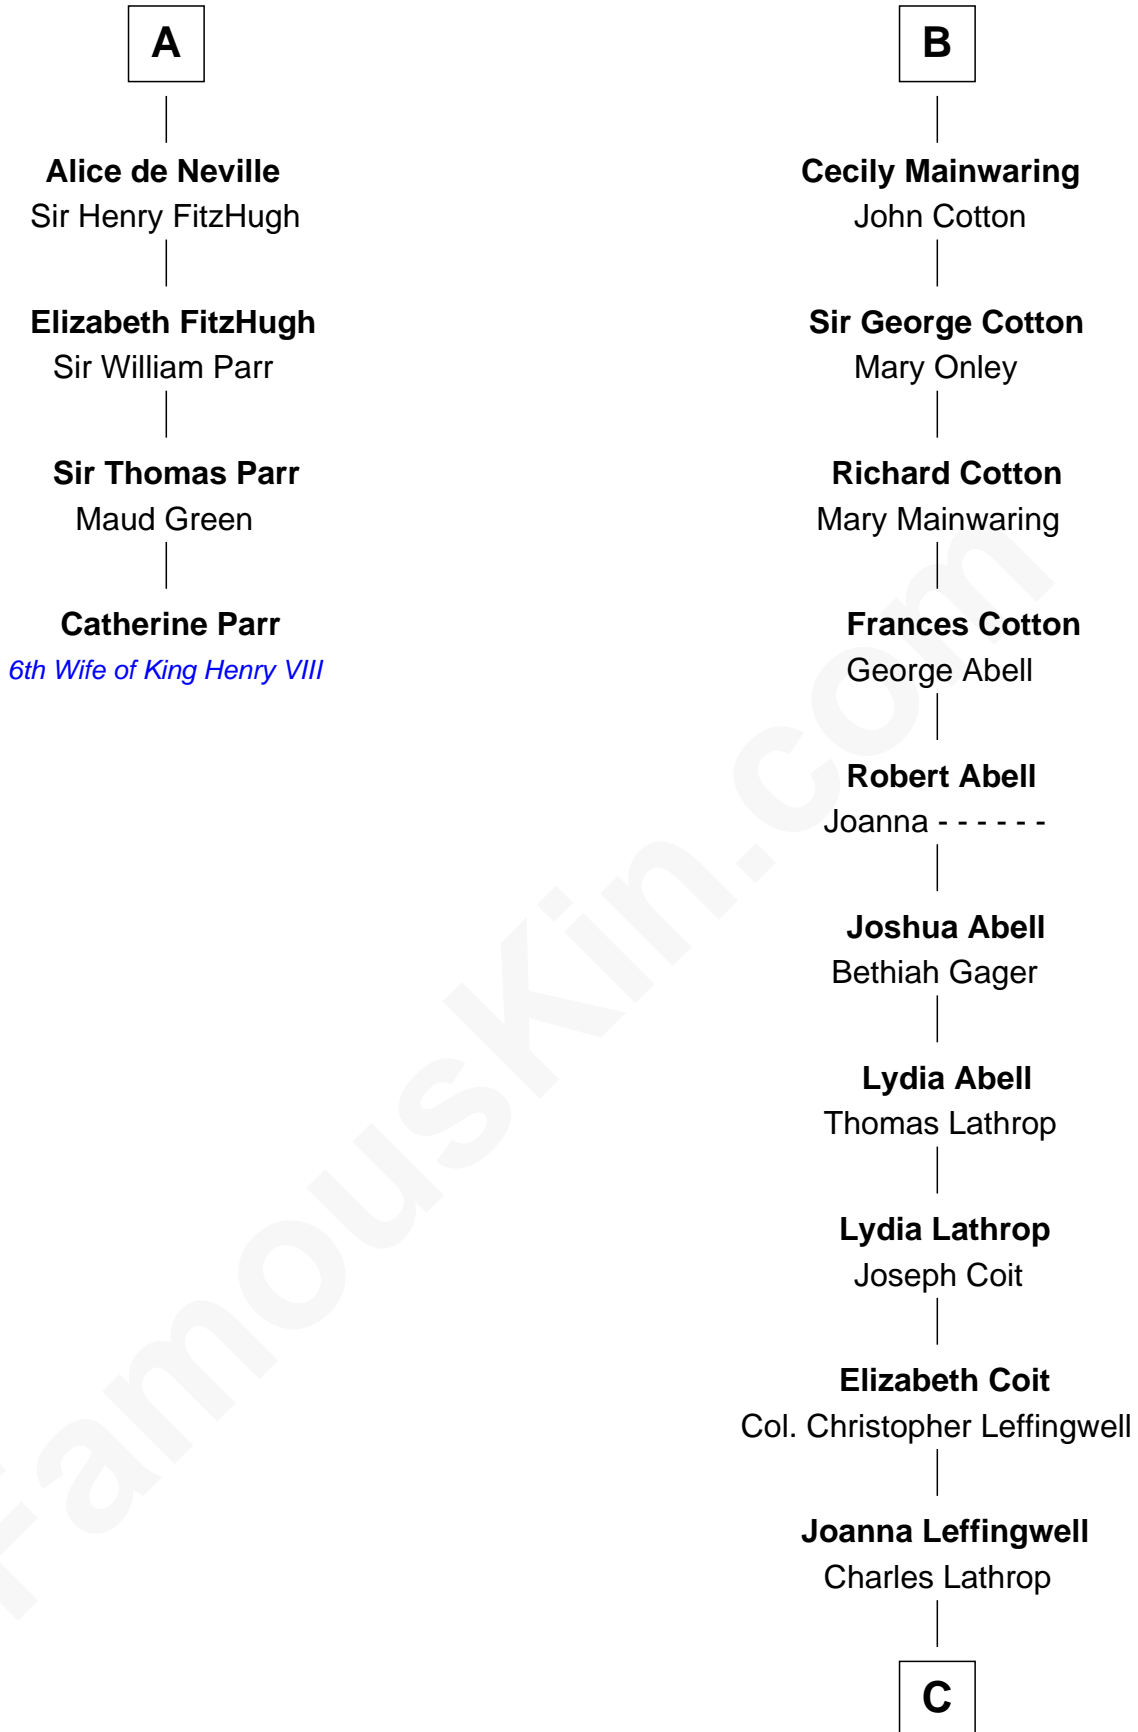

FamousKin.com Relationship Chart of

Catherine Parr

6th Wife of King Henry VIII

10th cousin 10 times removed of

John Foster Dulles

52nd U.S. Secretary of State

C

—
Harriet Wadsworth Lathrop

Rev. Miron Winslow

—
Harriet Lathrop Winslow

Rev. John Welsh Dulles

—
Allen Macy Dulles

Edith Foster

—
John Foster Dulles

52nd U.S. Secretary of State

FamousKin.com