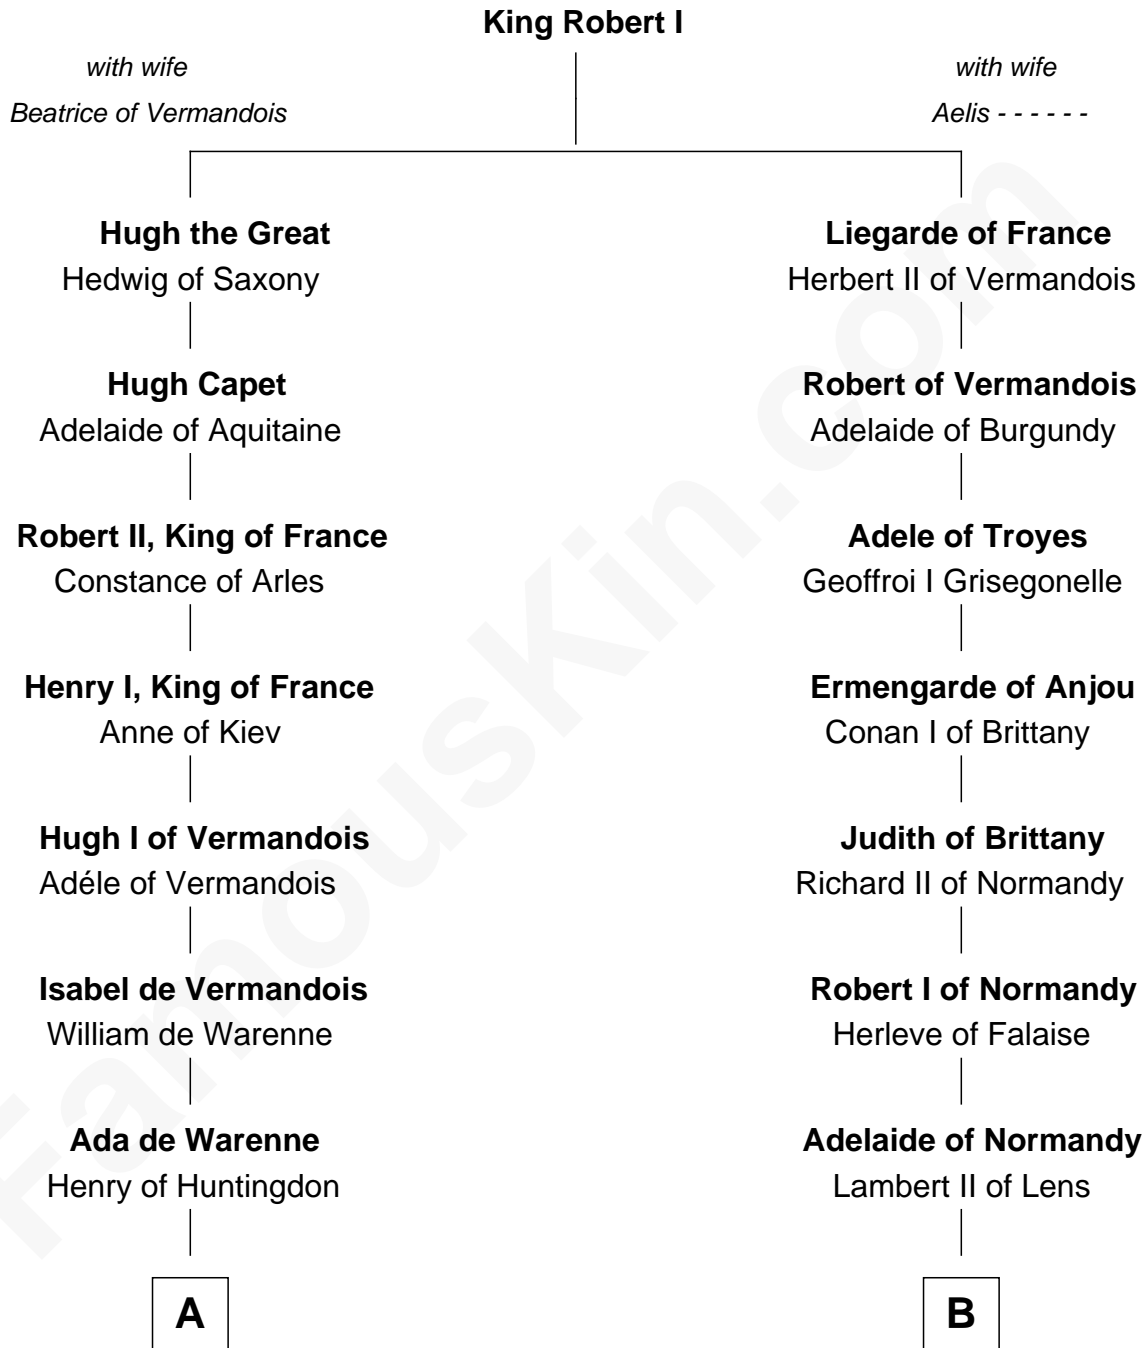

FamousKin.com Relationship Chart of

Catherine Parr

6th Wife of King Henry VIII

11th cousin 8 times removed of

William d'Aubeny

Magna Carta Surety

C

—
Sir William Parr
Elizabeth FitzHugh

—
Sir Thomas Parr
Maud Green

—
Catherine Parr
6th Wife of King Henry VIII

FamousKin.com