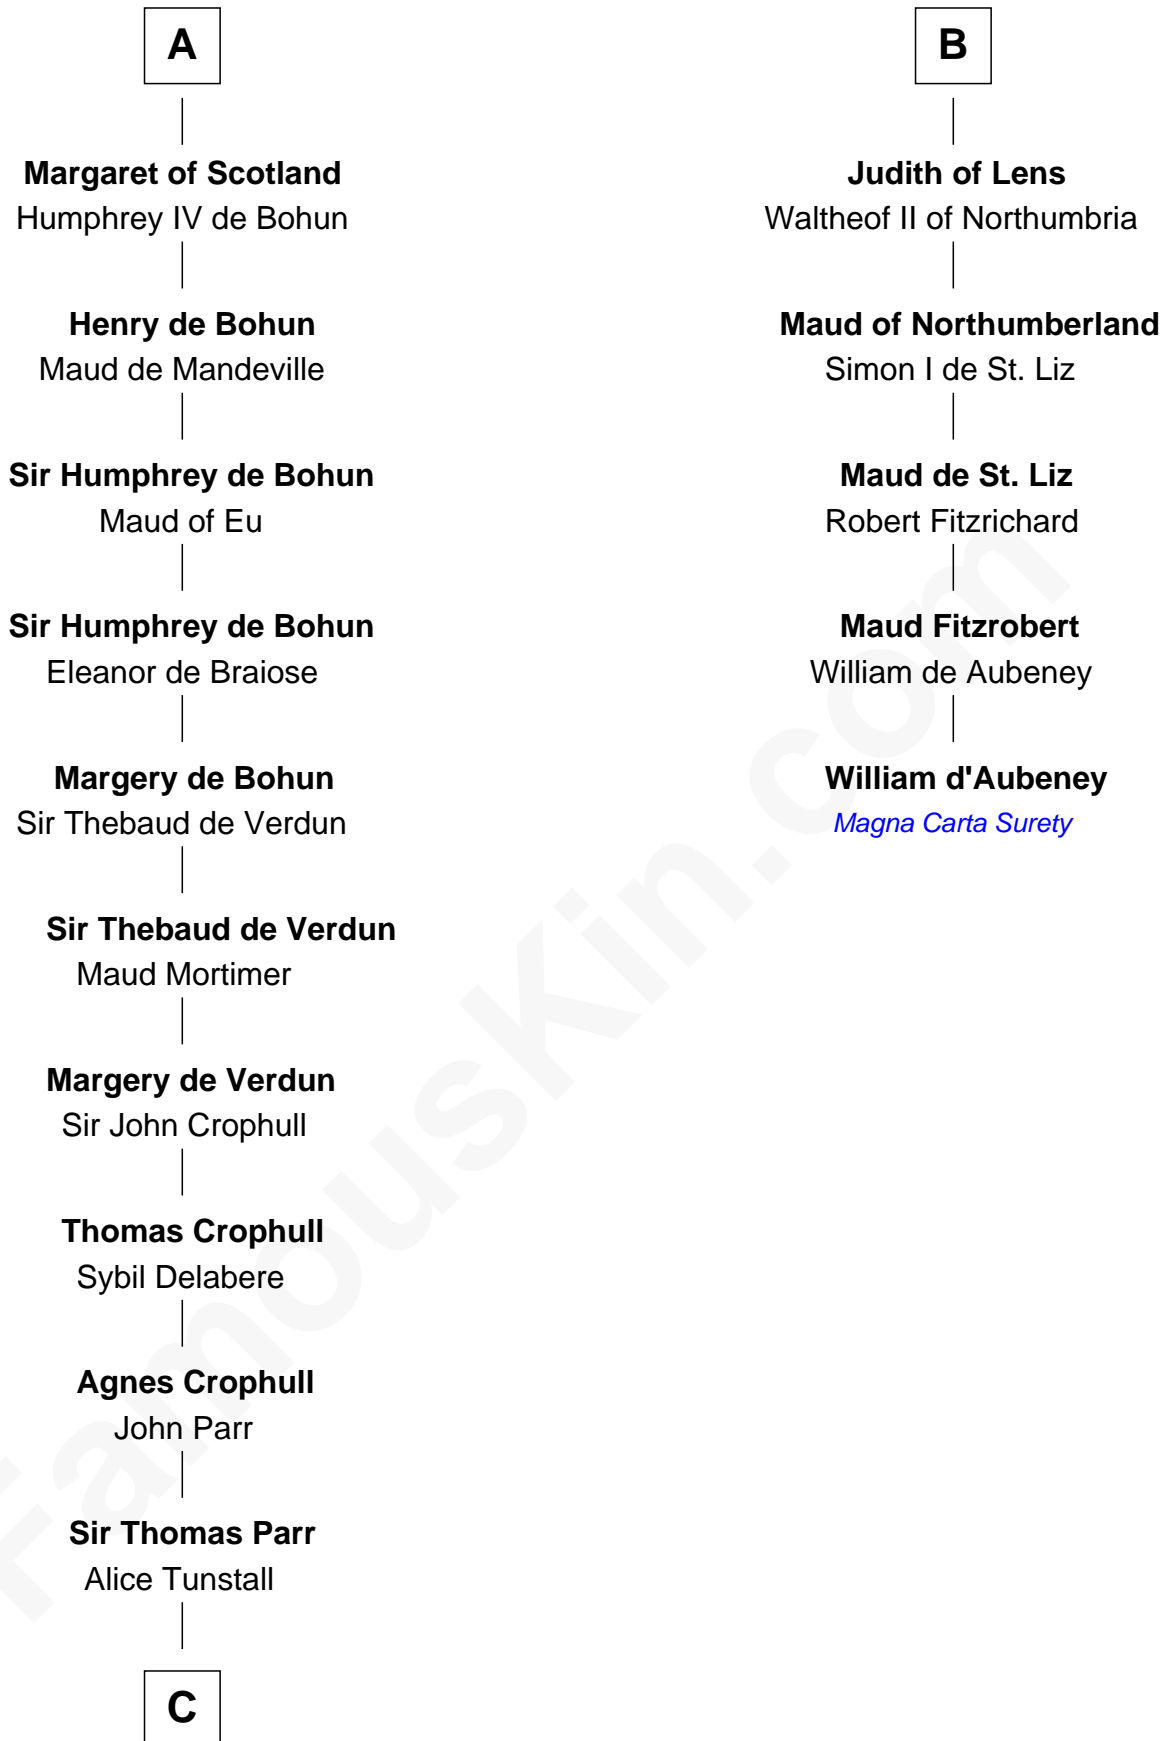

FamousKin.com Relationship Chart of

Catherine Parr

6th Wife of King Henry VIII

11th cousin 8 times removed of

William d'Aubeny

Magna Carta Surety

C

—
Sir William Parr
Elizabeth FitzHugh

—
Sir Thomas Parr
Maud Green

—
Catherine Parr
6th Wife of King Henry VIII

FamousKin.com