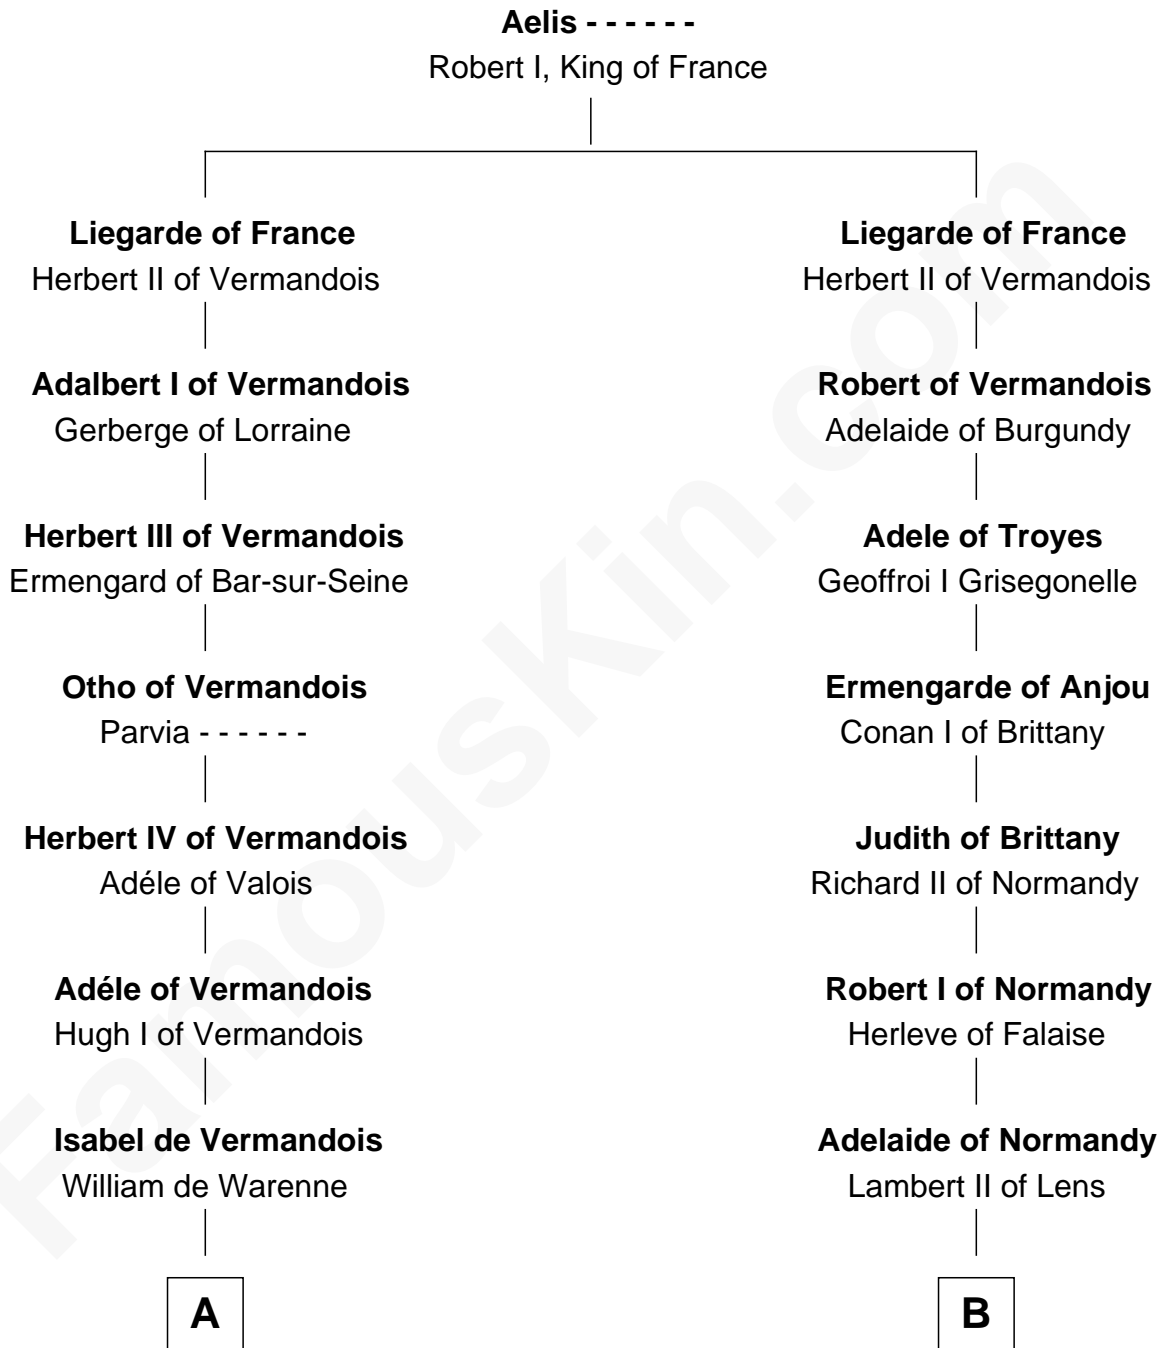

FamousKin.com Relationship Chart of

Catherine Parr

6th Wife of King Henry VIII

11th cousin 9 times removed of

William d'Aubeny

Magna Carta Surety

C

—
Sir Thomas Parr

Alice Tunstall

—
Sir William Parr

Elizabeth FitzHugh

—
Sir Thomas Parr

Maud Green

—
Catherine Parr

6th Wife of King Henry VIII

FamousKin.com