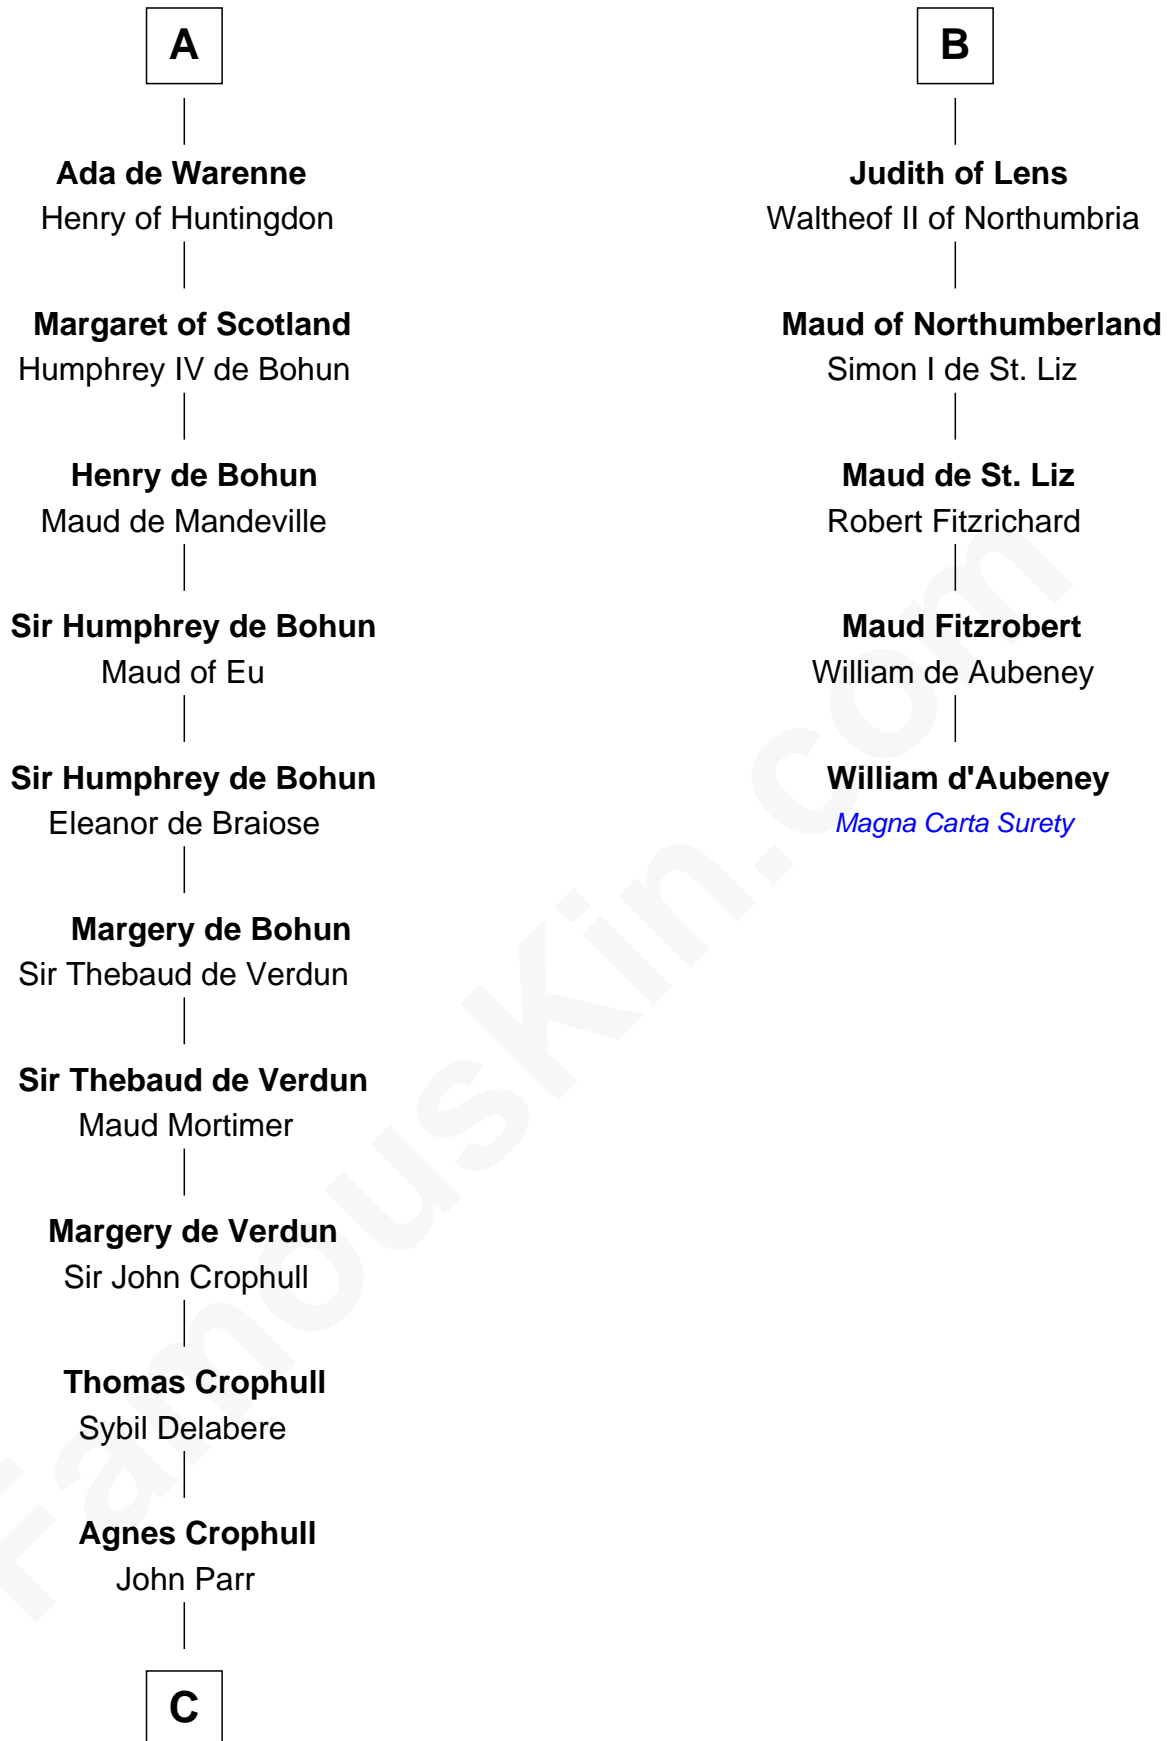

FamousKin.com Relationship Chart of

Catherine Parr

6th Wife of King Henry VIII

11th cousin 9 times removed of

William d'Aubeny

Magna Carta Surety

C

—
Sir Thomas Parr

Alice Tunstall

—
Sir William Parr

Elizabeth FitzHugh

—
Sir Thomas Parr

Maud Green

—
Catherine Parr

6th Wife of King Henry VIII

FamousKin.com