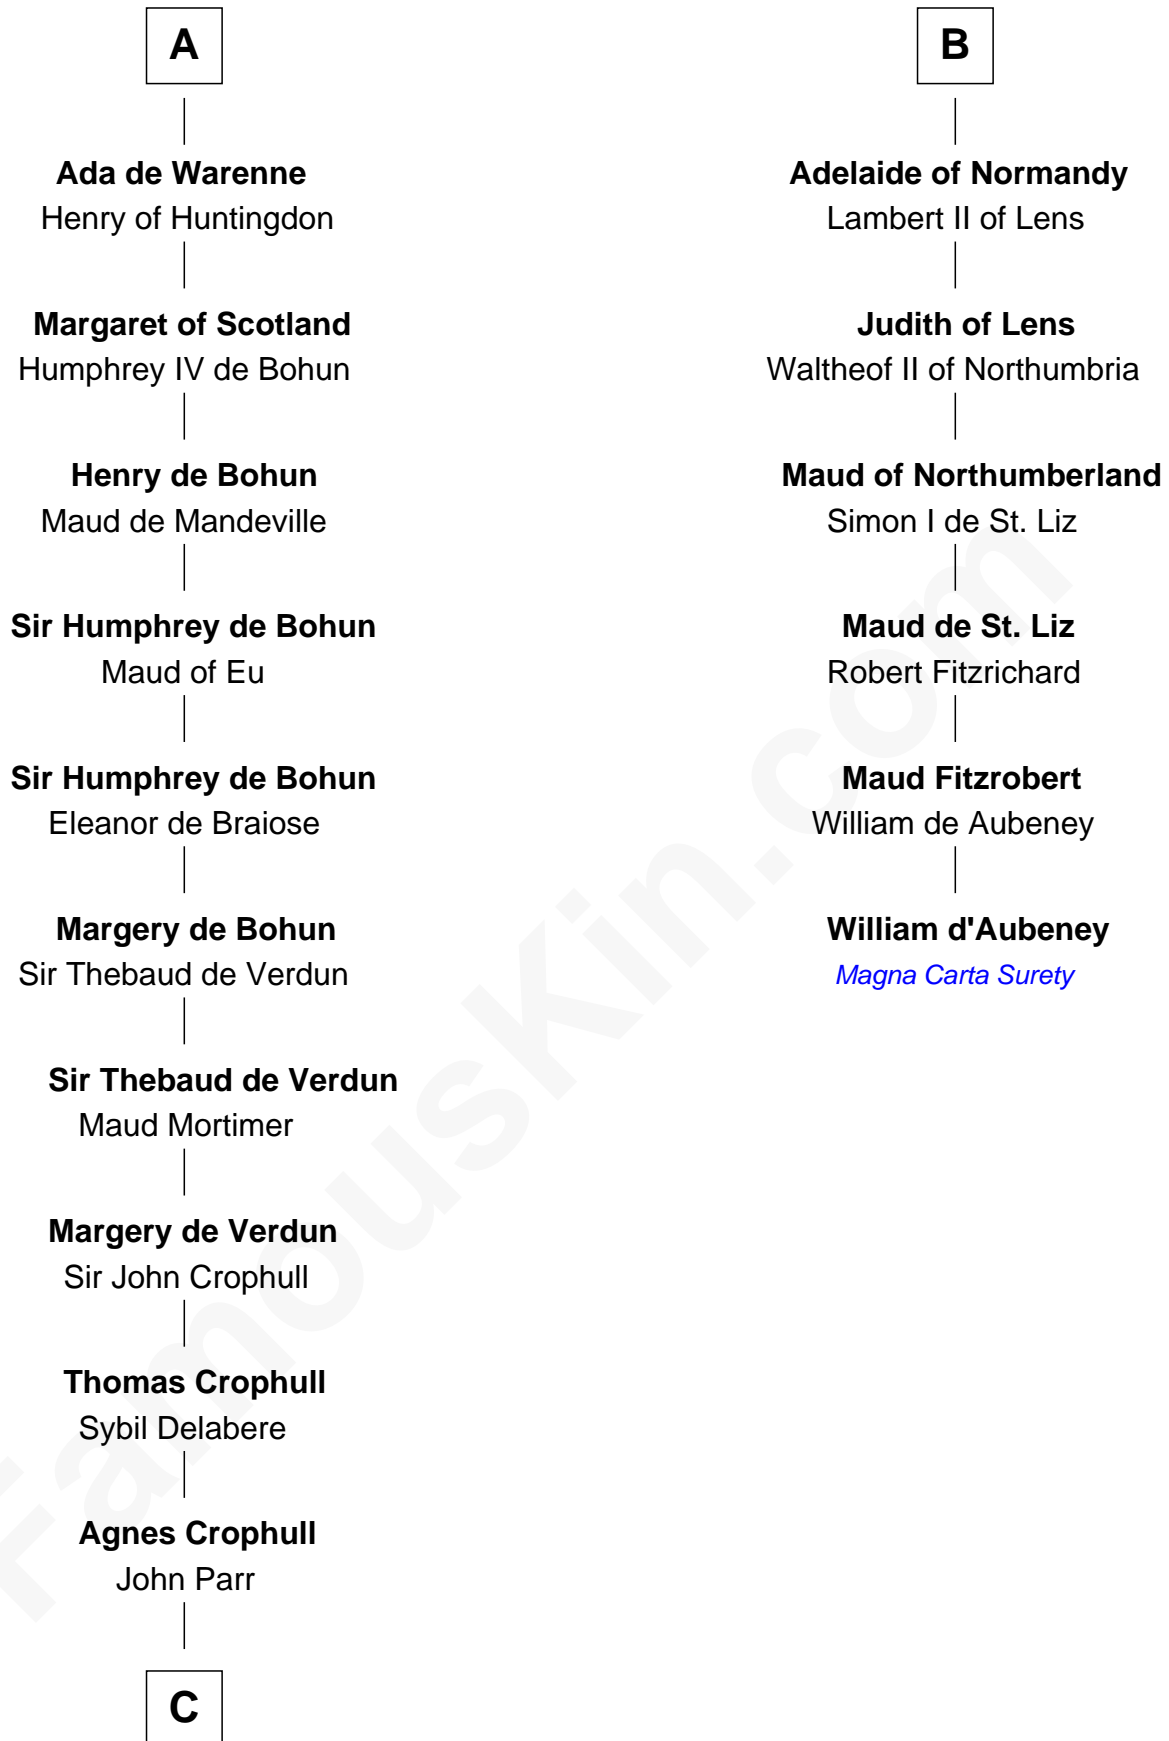

# FamousKin.com Relationship Chart of

**Catherine Parr**

*6th Wife of King Henry VIII*

12th cousin 8 times removed of

**William d'Aubeny**

*Magna Carta Surety*

**Robert the Strong**

**Robert I, King of France**  
Beatrice of Vermandois

**Hugh the Great**  
Hedwig of Saxony

**Hugh Capet**  
Adelaide of Aquitaine

**Robert II, King of France**  
Constance of Arles

**Henry I, King of France**  
Anne of Kiev

**Hugh I of Vermandois**  
Adèle of Vermandois

**Isabel de Vermandois**  
William de Warenne

**A**

**Robert I, King of France**  
Aelis -----

**Liegarde of France**  
Herbert II of Vermandois

**Robert of Vermandois**  
Adelaide of Burgundy

**Adele of Troyes**  
Geoffroi I Grisegonelle

**Ermengarde of Anjou**  
Conan I of Brittany

**Judith of Brittany**  
Richard II of Normandy

**Robert I of Normandy**  
Herleve of Falaise

**B**

**C**

—  
**Sir Thomas Parr**

Alice Tunstall

—  
**Sir William Parr**