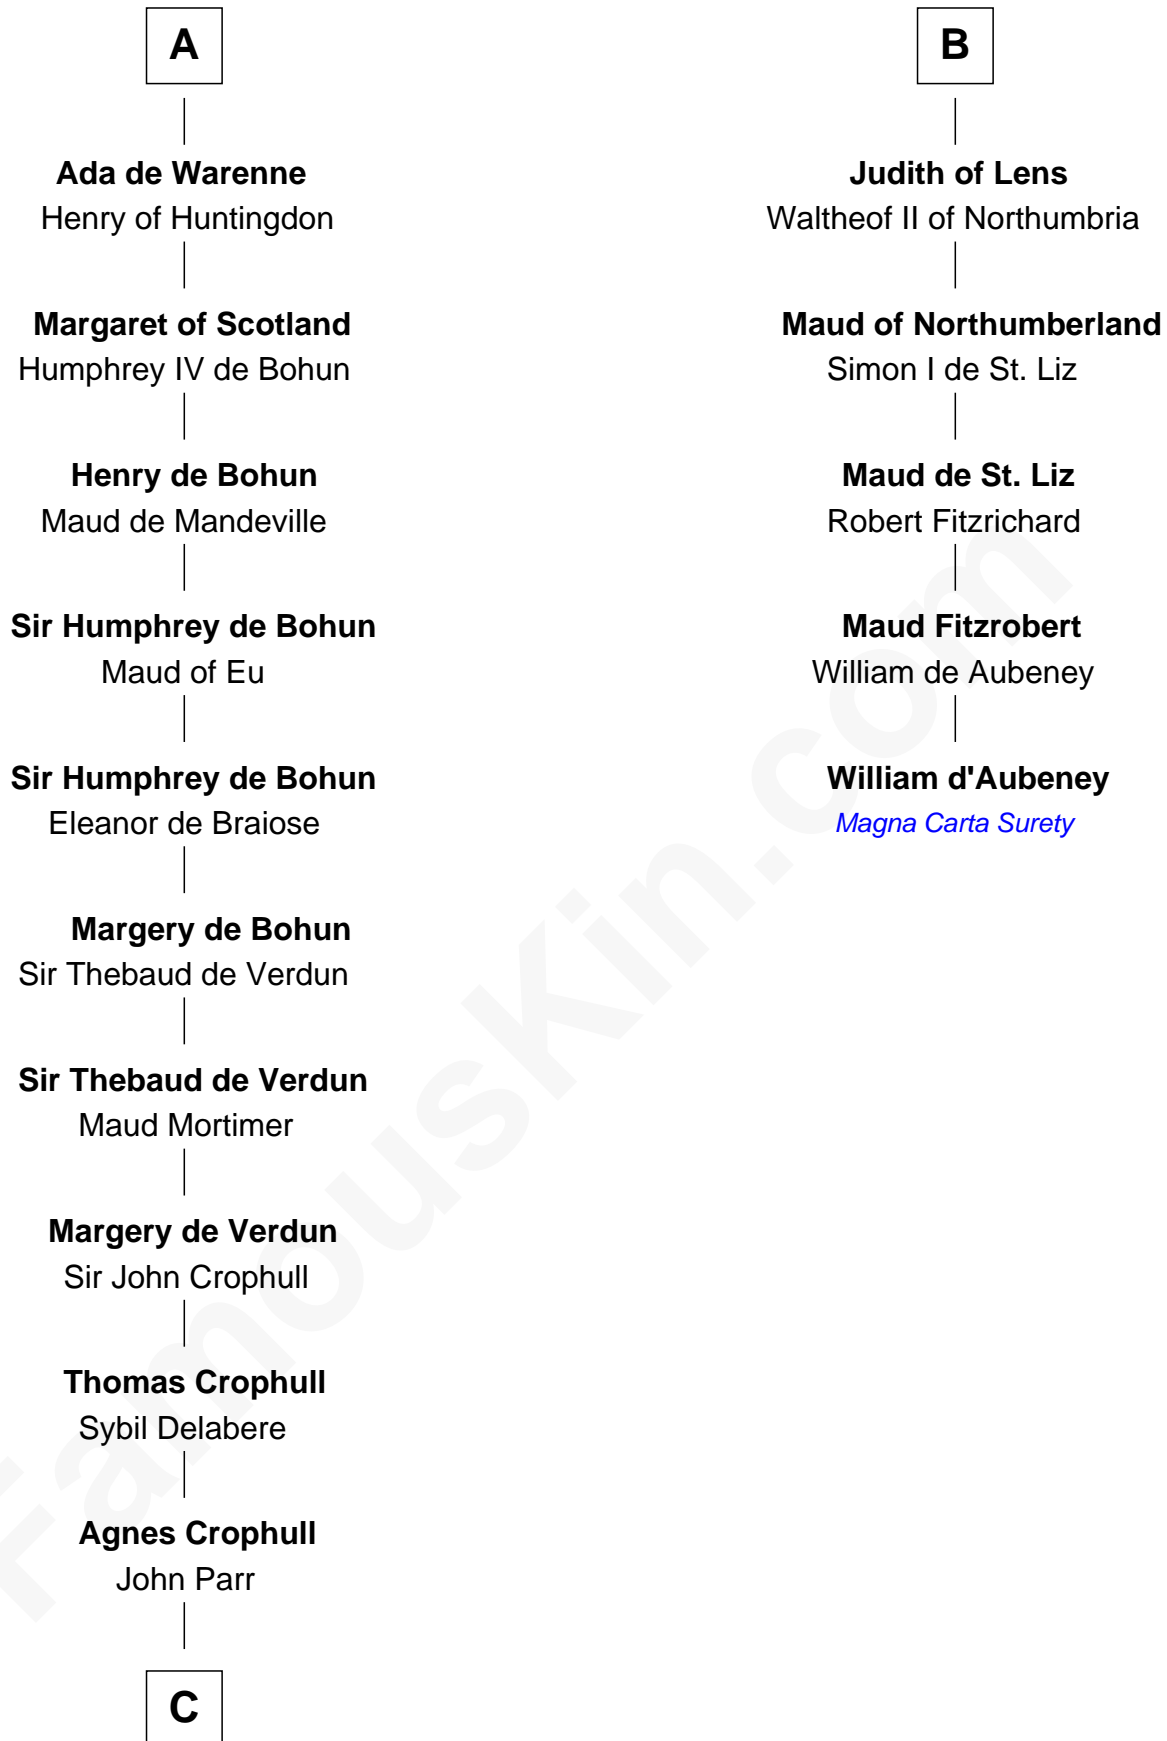

FamousKin.com Relationship Chart of

Catherine Parr

6th Wife of King Henry VIII

11th cousin 9 times removed of

William d'Aubeny

Magna Carta Surety

Herbert I of Vermandois

Bertha de Morvois

Liegarde of France

Robert of Vermandois

Adelaide of Burgundy

Adele of Troyes

Geoffroi I Grisegonelle

Ermengarde of Anjou

Conan I of Brittany

Judith of Brittany

Richard II of Normandy

Robert I of Normandy

Herleve of Falaise

Adelaide of Normandy

Lambert II of Lens

B

C

—
Sir Thomas Parr

Alice Tunstall

—
Sir William Parr

Elizabeth FitzHugh

—
Sir Thomas Parr

Maud Green

—
Catherine Parr

6th Wife of King Henry VIII

FamousKin.com