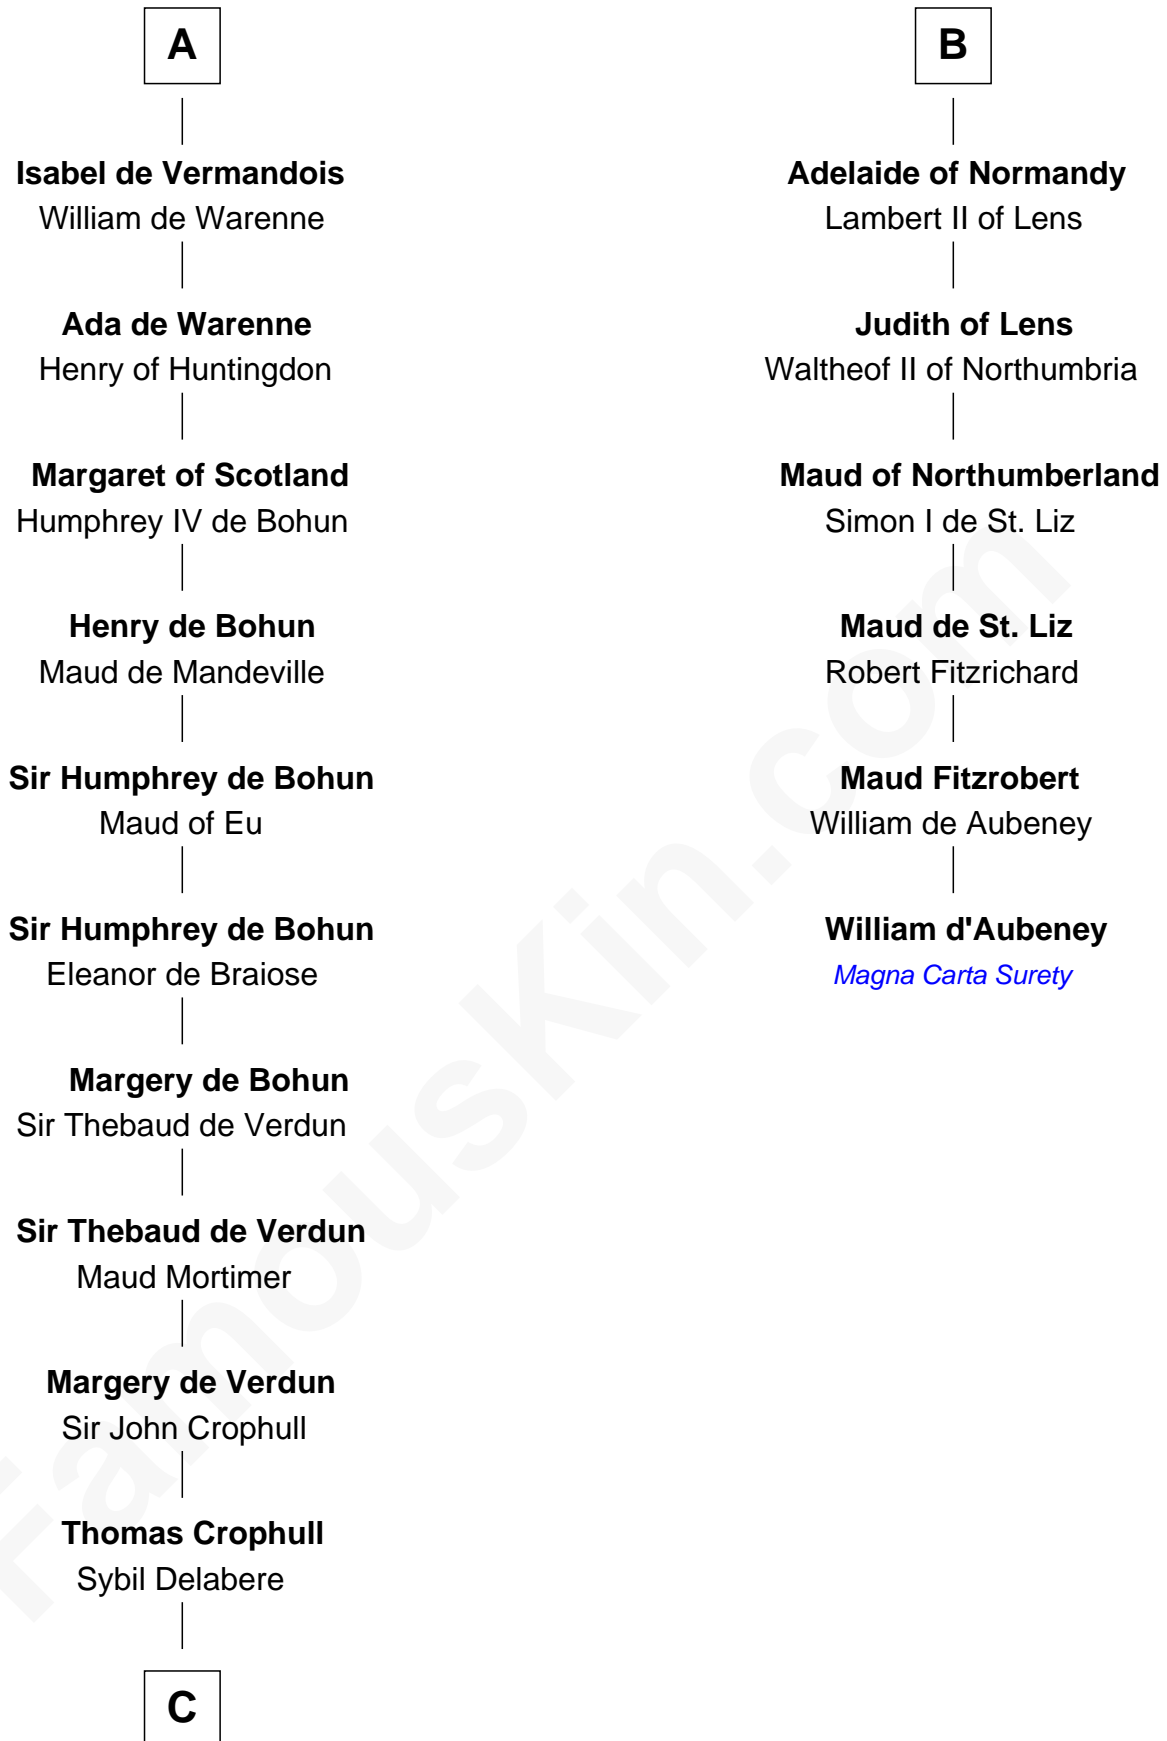

# FamousKin.com Relationship Chart of

**Catherine Parr**

*6th Wife of King Henry VIII*

12th cousin 9 times removed of

**William d'Aubeny**

*Magna Carta Surety*

**Pepin of Vermandois**

**C**

—  
**Agnes Crophull**

John Parr

—  
**Sir Thomas Parr**

Alice Tunstall

—  
**Sir William Parr**

Elizabeth FitzHugh

—  
**Sir Thomas Parr**

Maud Green