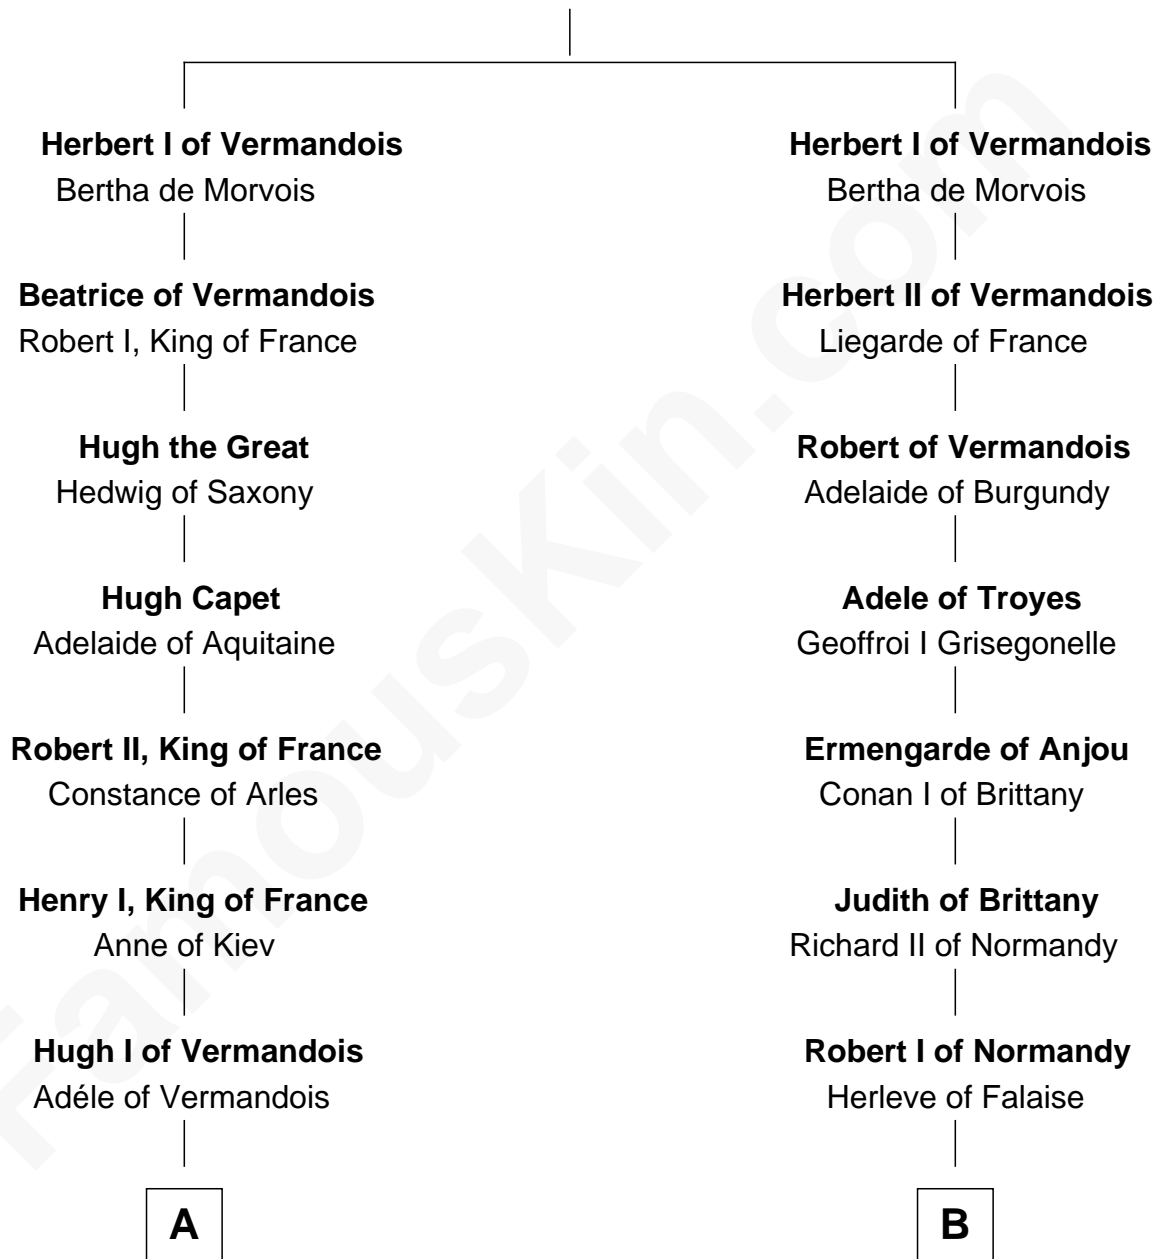

# FamousKin.com Relationship Chart of

**Catherine Parr**

*6th Wife of King Henry VIII*

12th cousin 9 times removed of

**William d'Aubeny**

*Magna Carta Surety*

**Pepin of Vermandois**

**C**

—  
**Agnes Crophull**

John Parr

—  
**Sir Thomas Parr**

Alice Tunstall

—  
**Sir William Parr**

Elizabeth FitzHugh

—  
**Sir Thomas Parr**

Maud Green