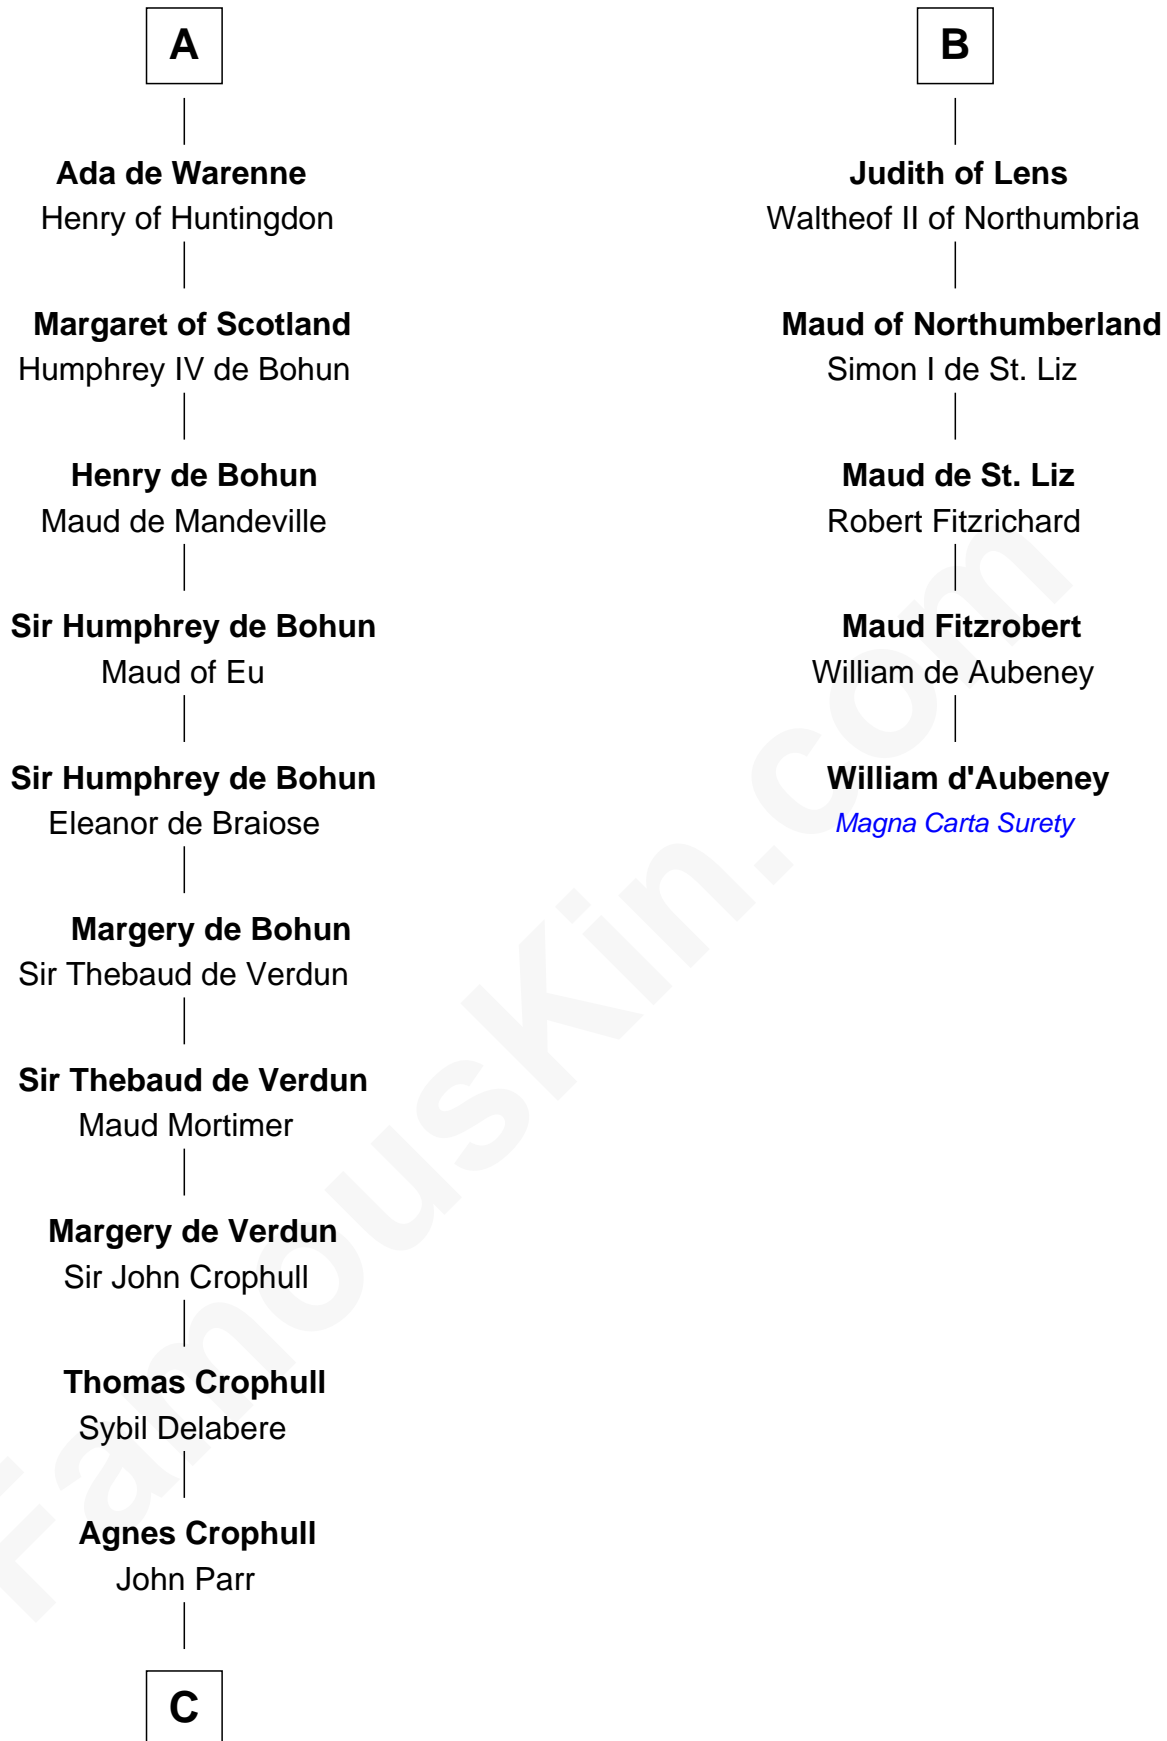

FamousKin.com Relationship Chart of

Catherine Parr

6th Wife of King Henry VIII

11th cousin 9 times removed of

William d'Aubenev

Magna Carta Surety

Ingelger of Angers

Resinde D'Amboise

C

—
Sir Thomas Parr

Alice Tunstall

—
Sir William Parr

Elizabeth FitzHugh

—
Sir Thomas Parr

Maud Green

—
Catherine Parr

6th Wife of King Henry VIII

FamousKin.com