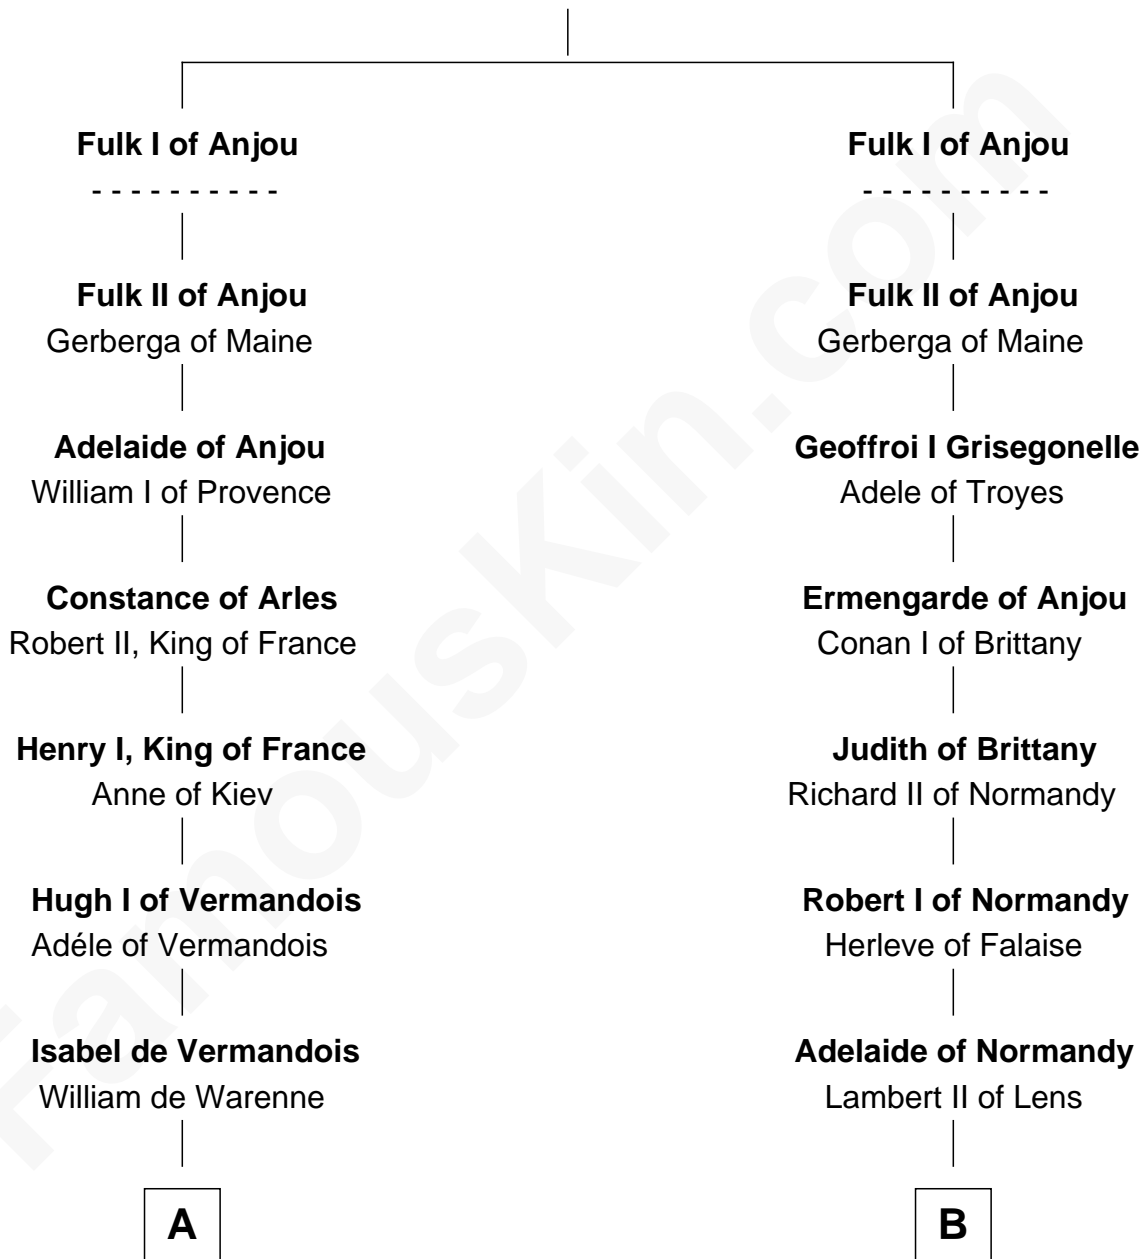

FamousKin.com Relationship Chart of

Catherine Parr

6th Wife of King Henry VIII

11th cousin 9 times removed of

William d'Aubenev

Magna Carta Surety

Ingelger of Angers

Resinde D'Amboise

C

—
Sir Thomas Parr

Alice Tunstall

—
Sir William Parr

Elizabeth FitzHugh

—
Sir Thomas Parr

Maud Green

—
Catherine Parr

6th Wife of King Henry VIII

FamousKin.com