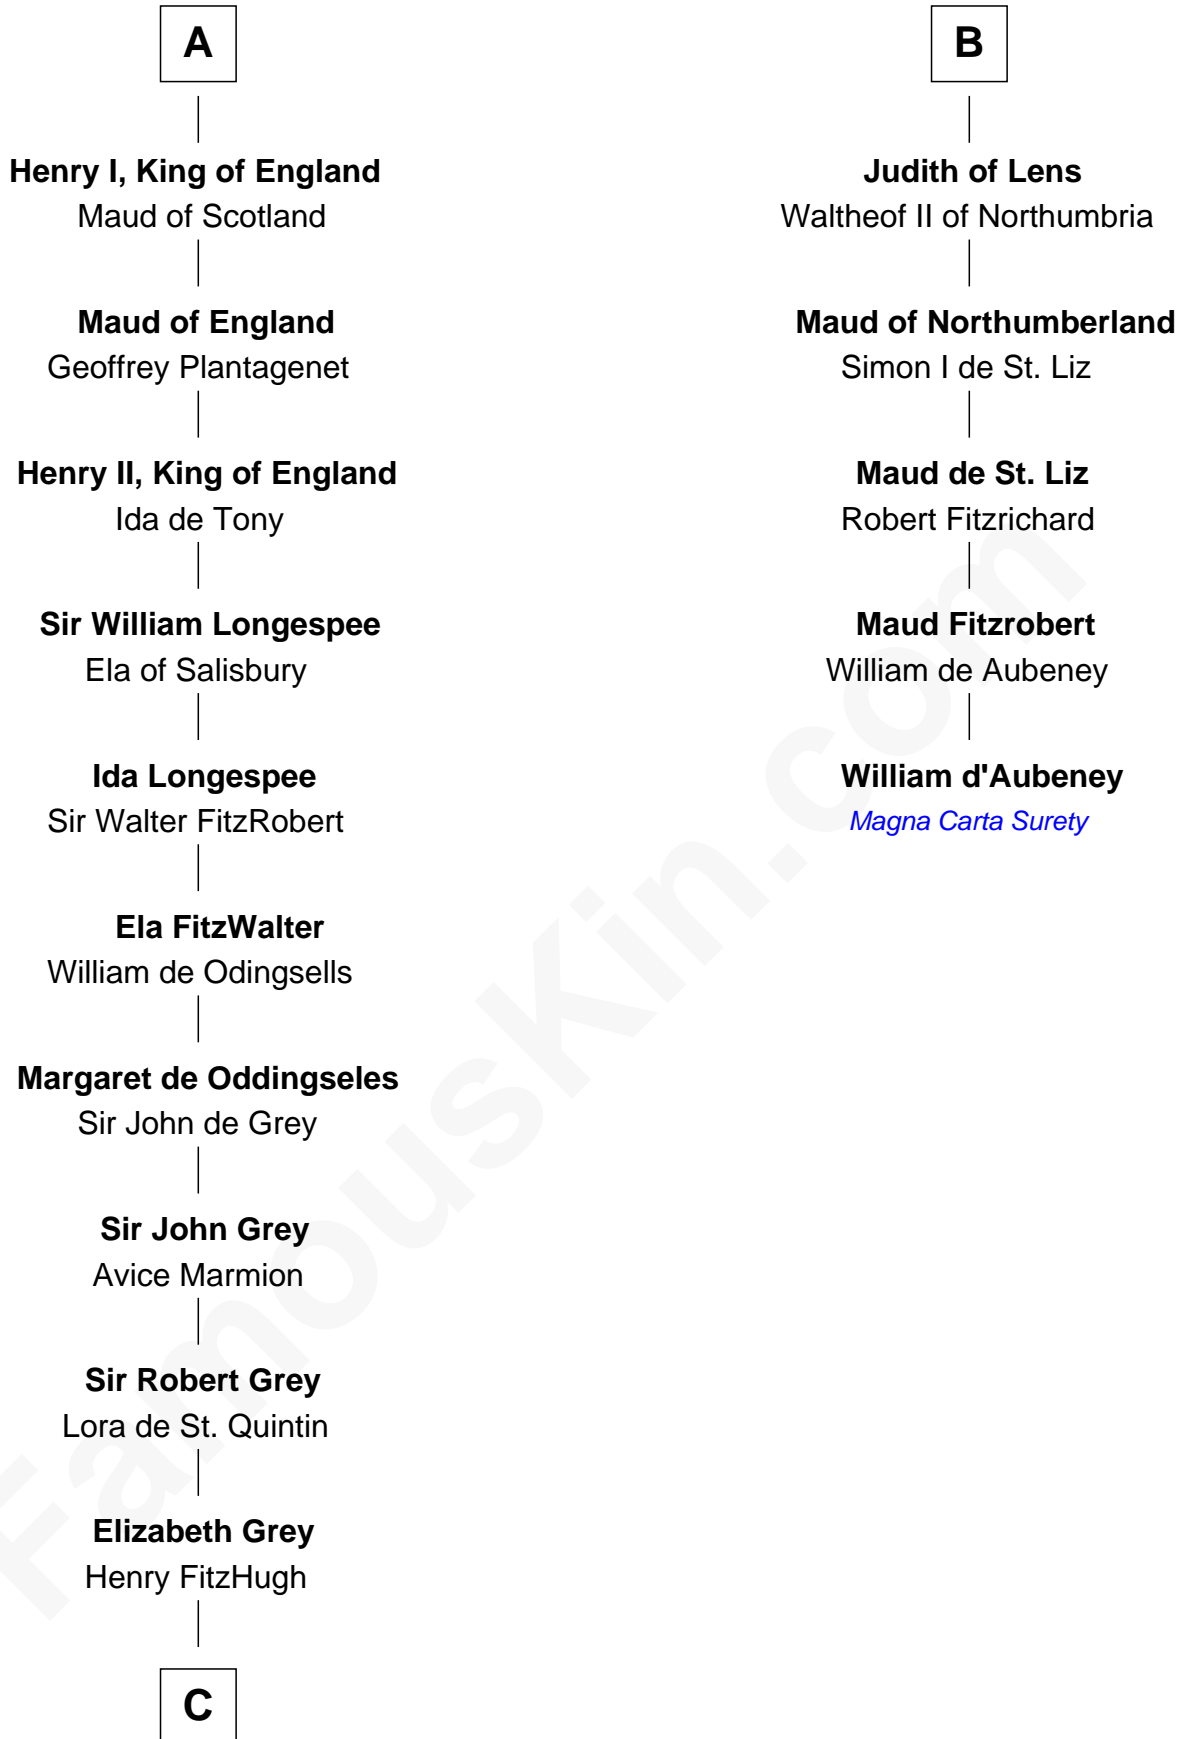

# FamousKin.com Relationship Chart of

**Catherine Parr**

*6th Wife of King Henry VIII*

11th cousin 10 times removed of

**William d'Aubenev**

*Magna Carta Surety*

**Alfred the Great**  
Ealhswith of Mercia

**AElfthryth of Wessex**  
Baudouin II of Flanders

**Arnulf of Flanders**  
Adele of Vermandois

**Baudoin III of Flanders**  
Mathilde of Saxony

**Arnulf II of Flanders**  
Rozala of Lombardy

**Baudoin IV of Flanders**  
Ogive of Luxembourg

**Baudoin V of Flanders**  
Adela of France

**Matilda of Flanders**  
William I, King of England

**A**

**AElfthryth of Wessex**  
Baudouin II of Flanders

**Adelolf of Boulogne**  
-----

**Arnulf II of Boulogne**  
-----

**Arnulf III of Boulogne**  
-----

**Baldwin II of Boulogne**  
Adelina of Holland

**Eustace I of Boulogne**  
Mathilde of Louvain

**Lambert II of Lens**  
Adelaide of Normandy

**B**

**C**

—  
**Sir William FitzHugh**

Margery Willoughby

—  
**Sir Henry FitzHugh**