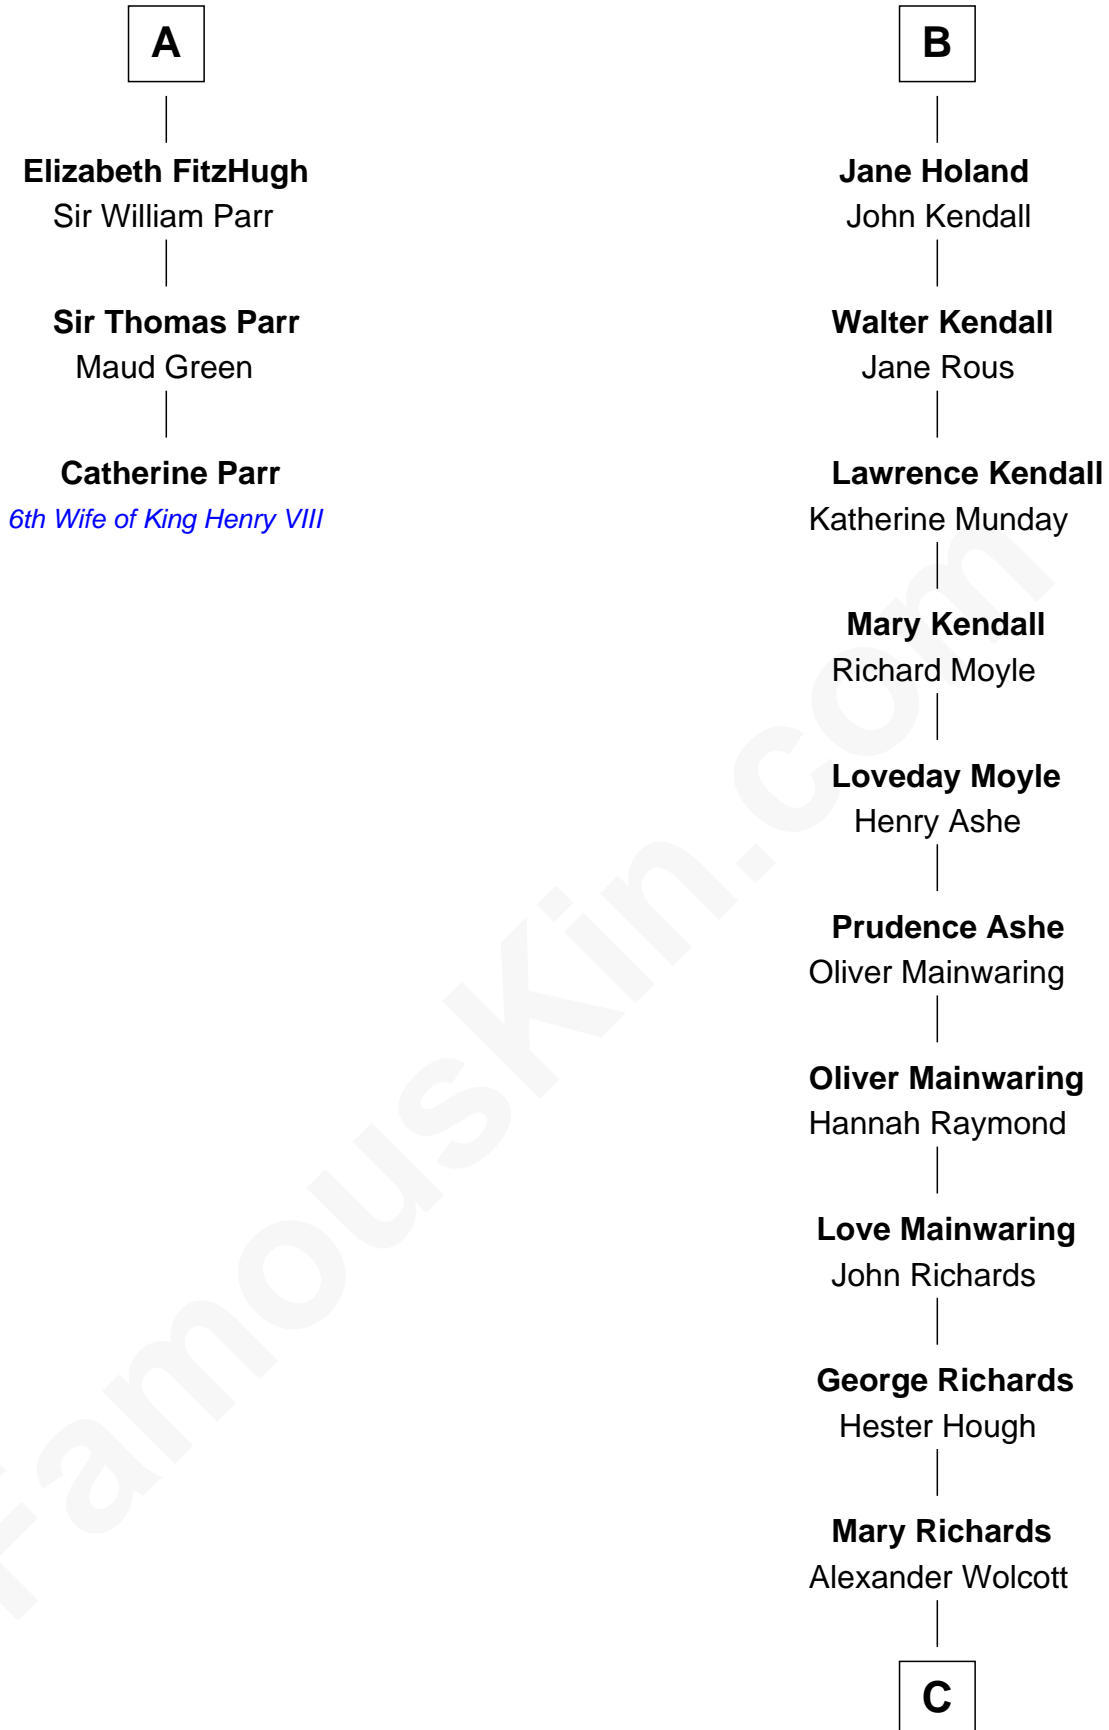

FamousKin.com Relationship Chart of

Catherine Parr

6th Wife of King Henry VIII

9th cousin 12 times removed of

Buckminster Fuller

Author, Architect, and Inventor

Alan la Zouche

Ellen de Quincy

C

Christopher Wolcott

Lucy Parsons

Christopher Columbus Wolcott

Susan Blinn

Caroline Matilda Wolcott

Martin Andrews

Caroline Wolcott Andrews