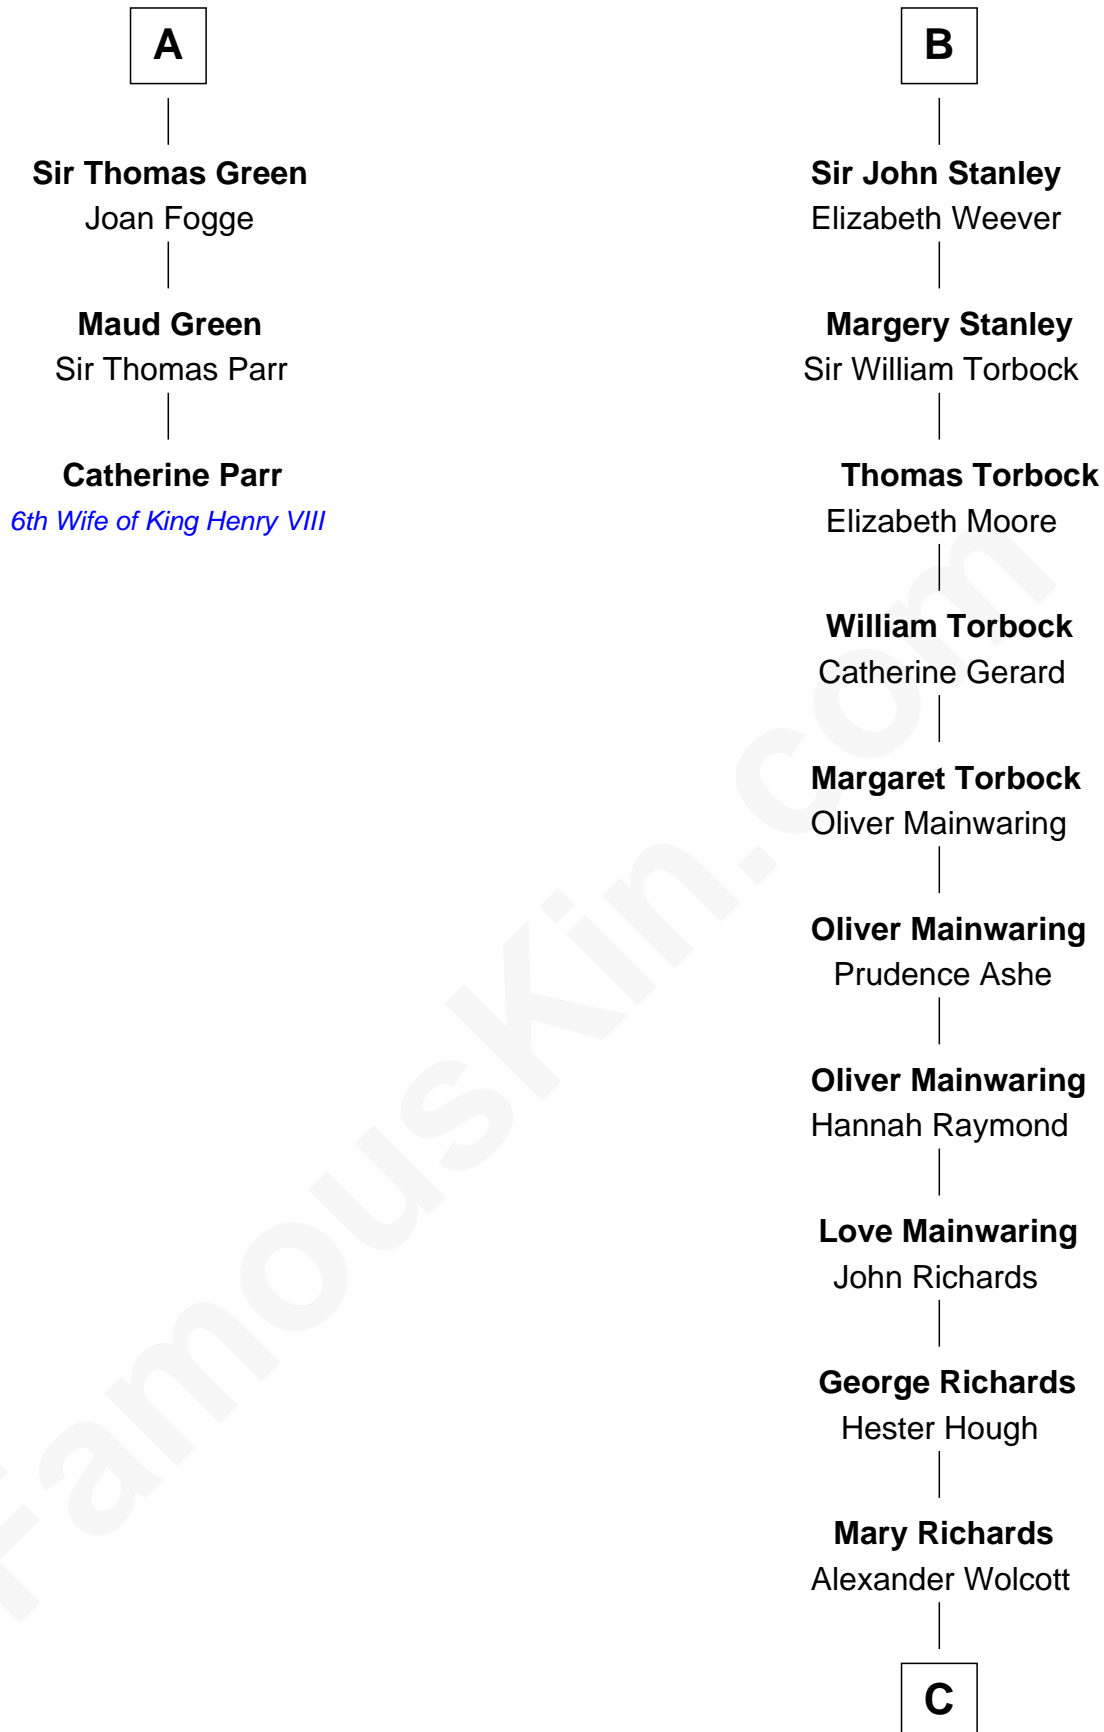

FamousKin.com Relationship Chart of

Catherine Parr

6th Wife of King Henry VIII

9th cousin 12 times removed of

Buckminster Fuller

Author, Architect, and Inventor

Sir John FitzGeoffrey

Isabel le Bigod