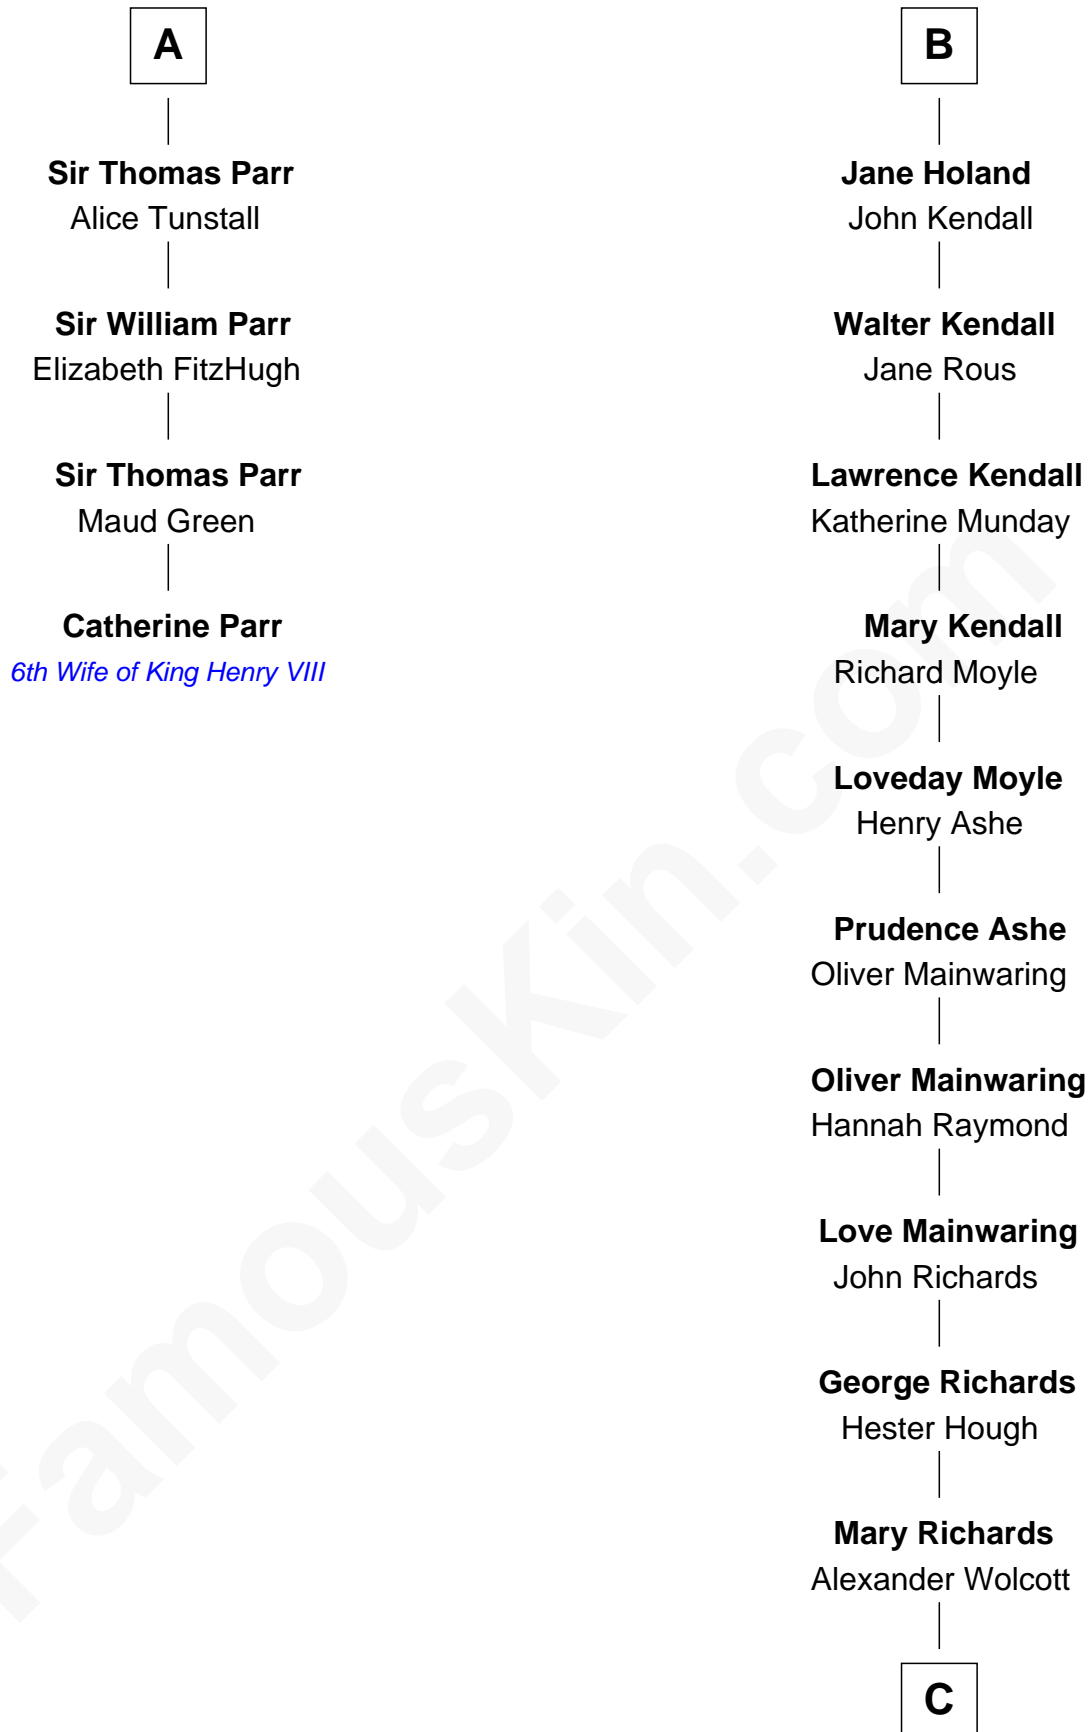

# FamousKin.com Relationship Chart of

**Catherine Parr**

*6th Wife of King Henry VIII*

10th cousin 11 times removed of

**Buckminster Fuller**

*Author, Architect, and Inventor*

**C**

**Christopher Wolcott**

Lucy Parsons

**Christopher Columbus Wolcott**

Susan Blinn

**Caroline Matilda Wolcott**

Martin Andrews

**Caroline Wolcott Andrews**

Richard Buckminster Fuller

**Buckminster Fuller**