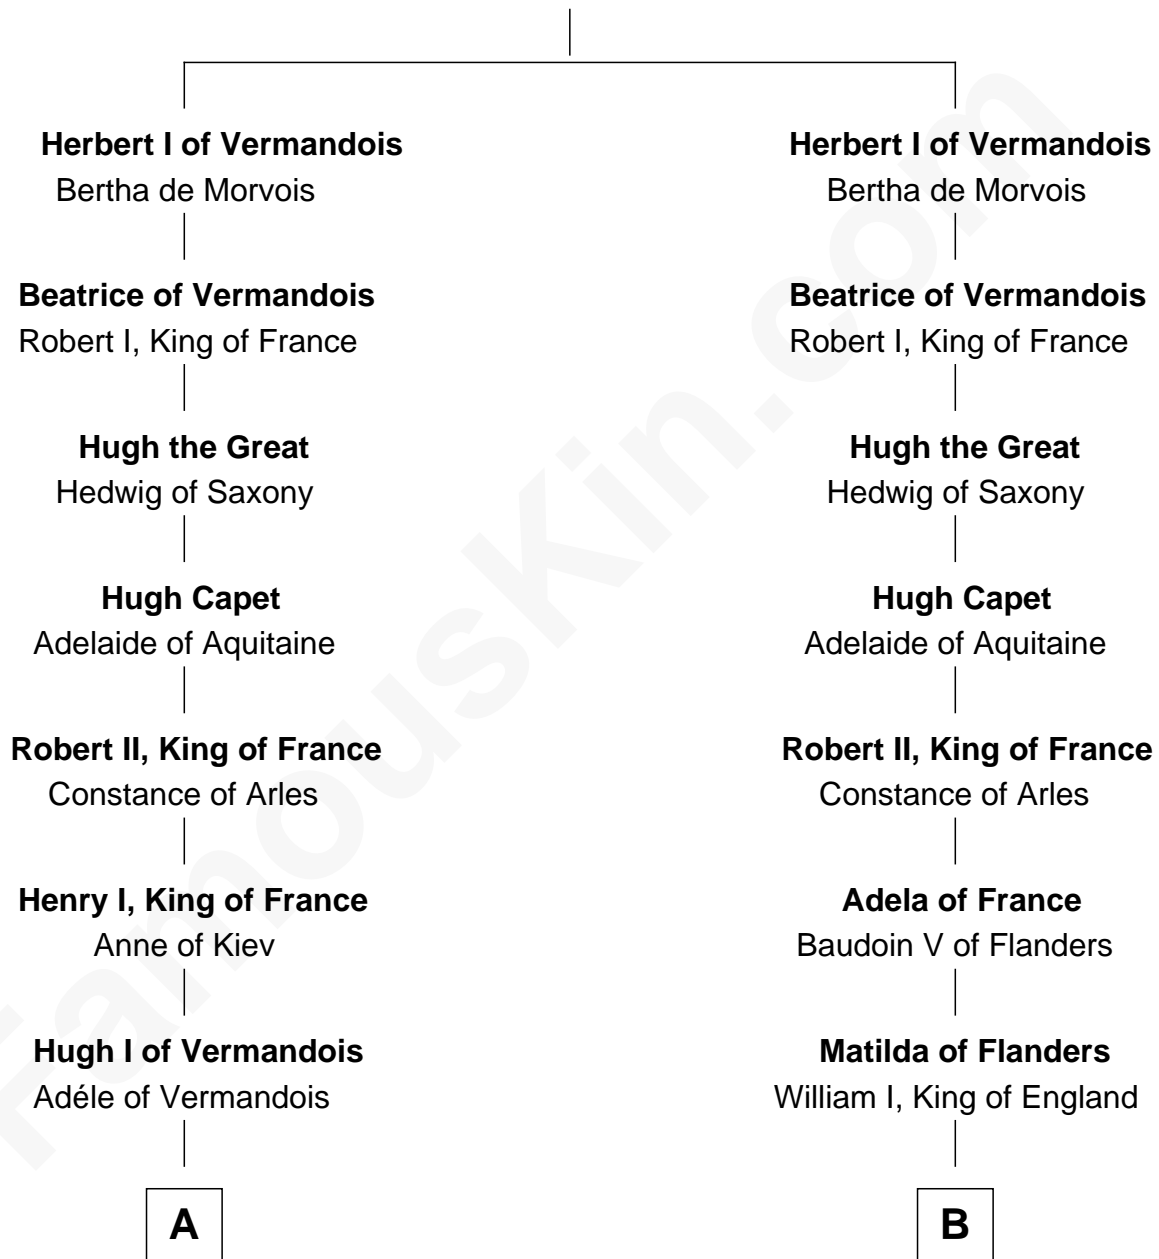

FamousKin.com Relationship Chart of

Catherine Parr

6th Wife of King Henry VIII

11th cousin 10 times removed of

Gilbert de Clare

Magna Carta Surety

Pepin of Vermandois

C

—
Agnes Crophull

John Parr

—
Sir Thomas Parr

Alice Tunstall

—
Sir William Parr

Elizabeth FitzHugh

—
Sir Thomas Parr

Maud Green