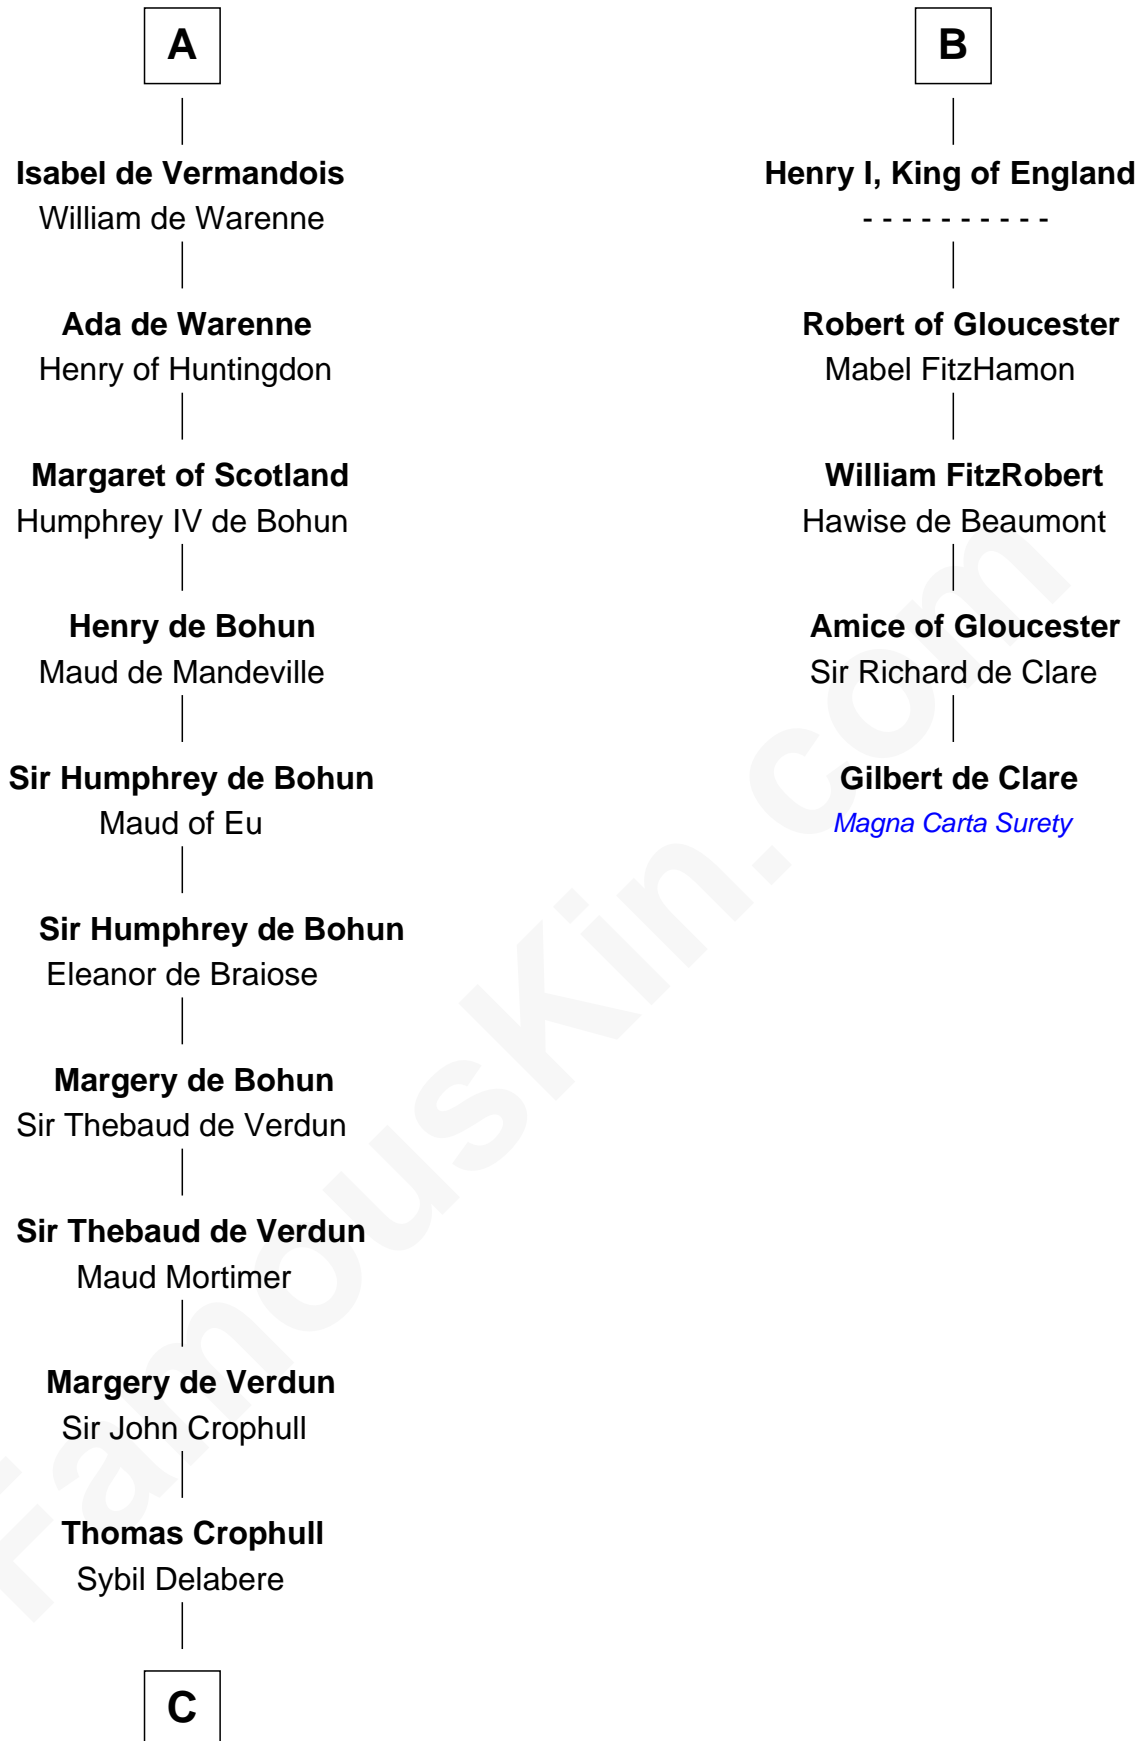

FamousKin.com Relationship Chart of

Catherine Parr

6th Wife of King Henry VIII

11th cousin 10 times removed of

Gilbert de Clare

Magna Carta Surety

Pepin of Vermandois

C

—
Agnes Crophull

John Parr

—
Sir Thomas Parr

Alice Tunstall

—
Sir William Parr

Elizabeth FitzHugh

—
Sir Thomas Parr

Maud Green