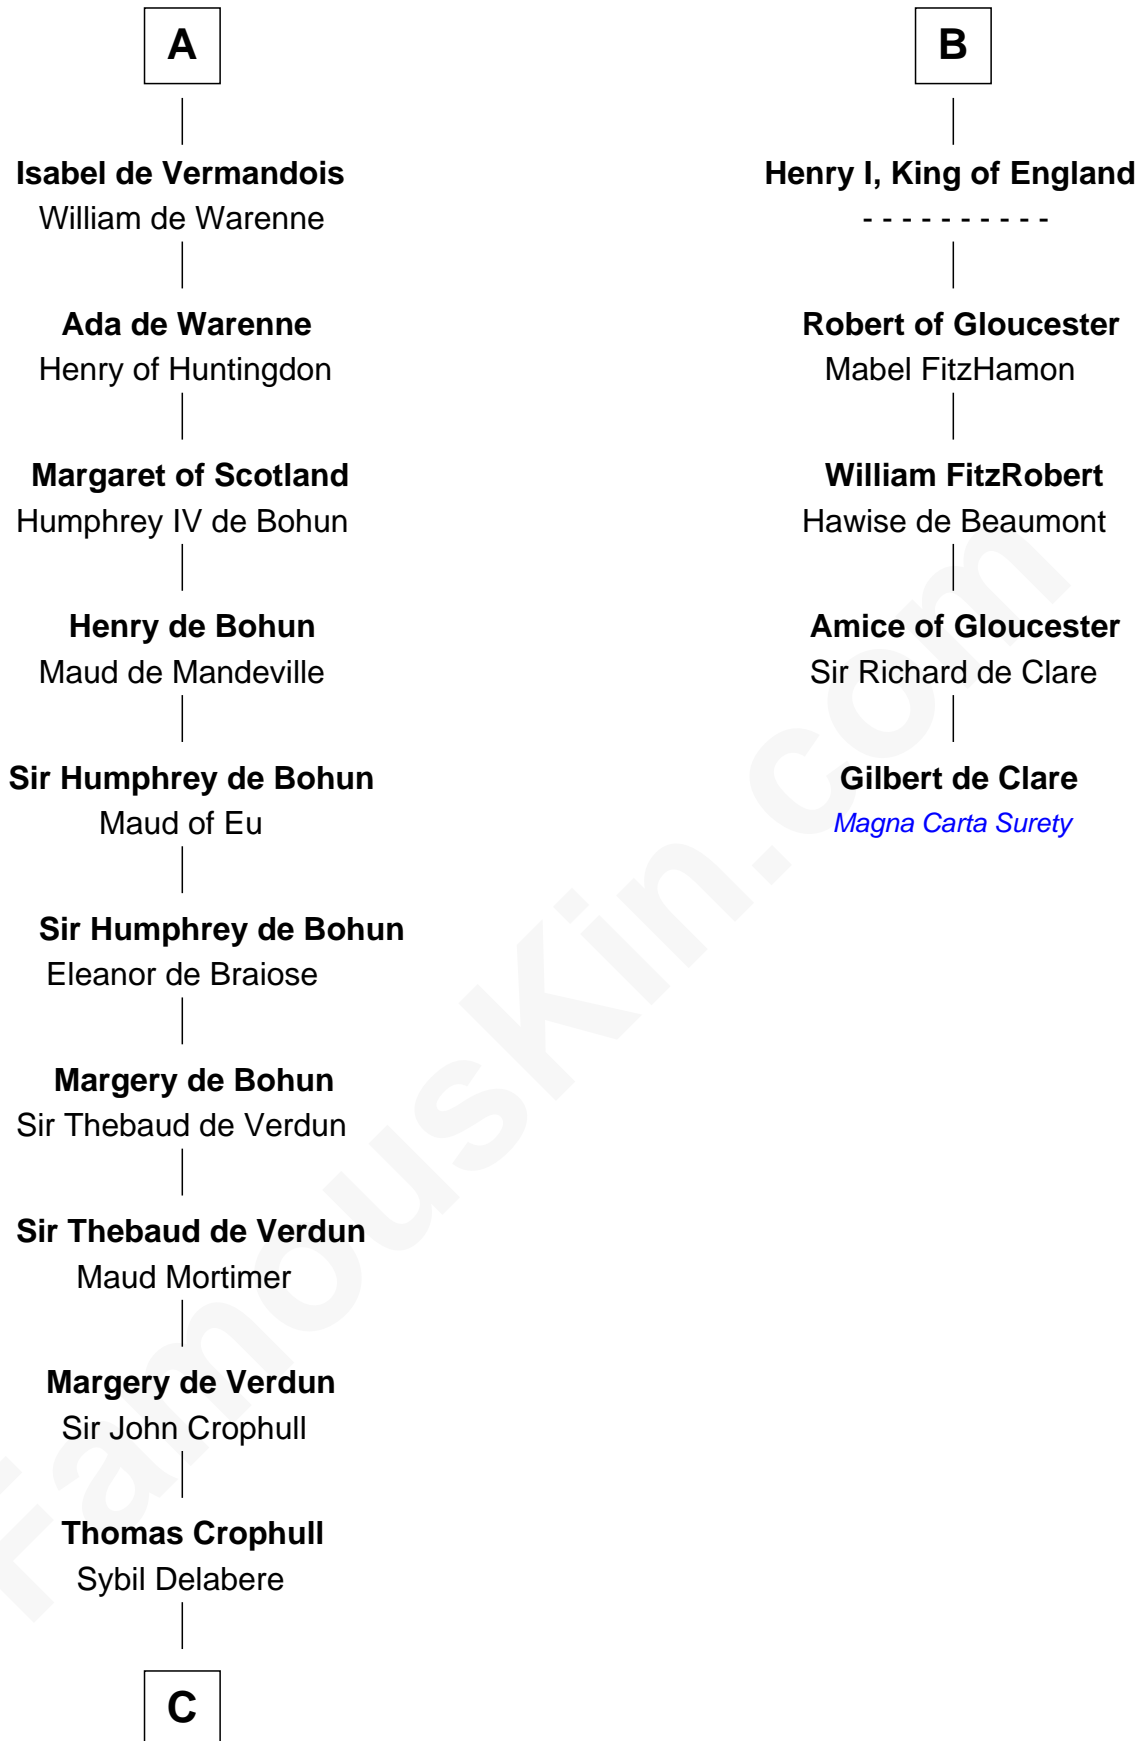

# FamousKin.com Relationship Chart of

**Catherine Parr**

*6th Wife of King Henry VIII*

11th cousin 10 times removed of

**Gilbert de Clare**

*Magna Carta Surety*

**Ranulf I of Aquitaine**

Bilichild of Maine

-----

**Ebalus Manzer**

Emilienne -----

**William III of Aquitaine**

Adele of Normandy

**Adelaide of Aquitaine**

Hugh Capet

**Robert II, King of France**

Constance of Arles

**Adela of France**

Baudoin V of Flanders

**Matilda of Flanders**

William I, King of England

**B**

**C**

—  
**Agnes Crophull**

John Parr

—  
**Sir Thomas Parr**

Alice Tunstall

—  
**Sir William Parr**

Elizabeth FitzHugh

—  
**Sir Thomas Parr**

Maud Green

—  
**Catherine Parr**