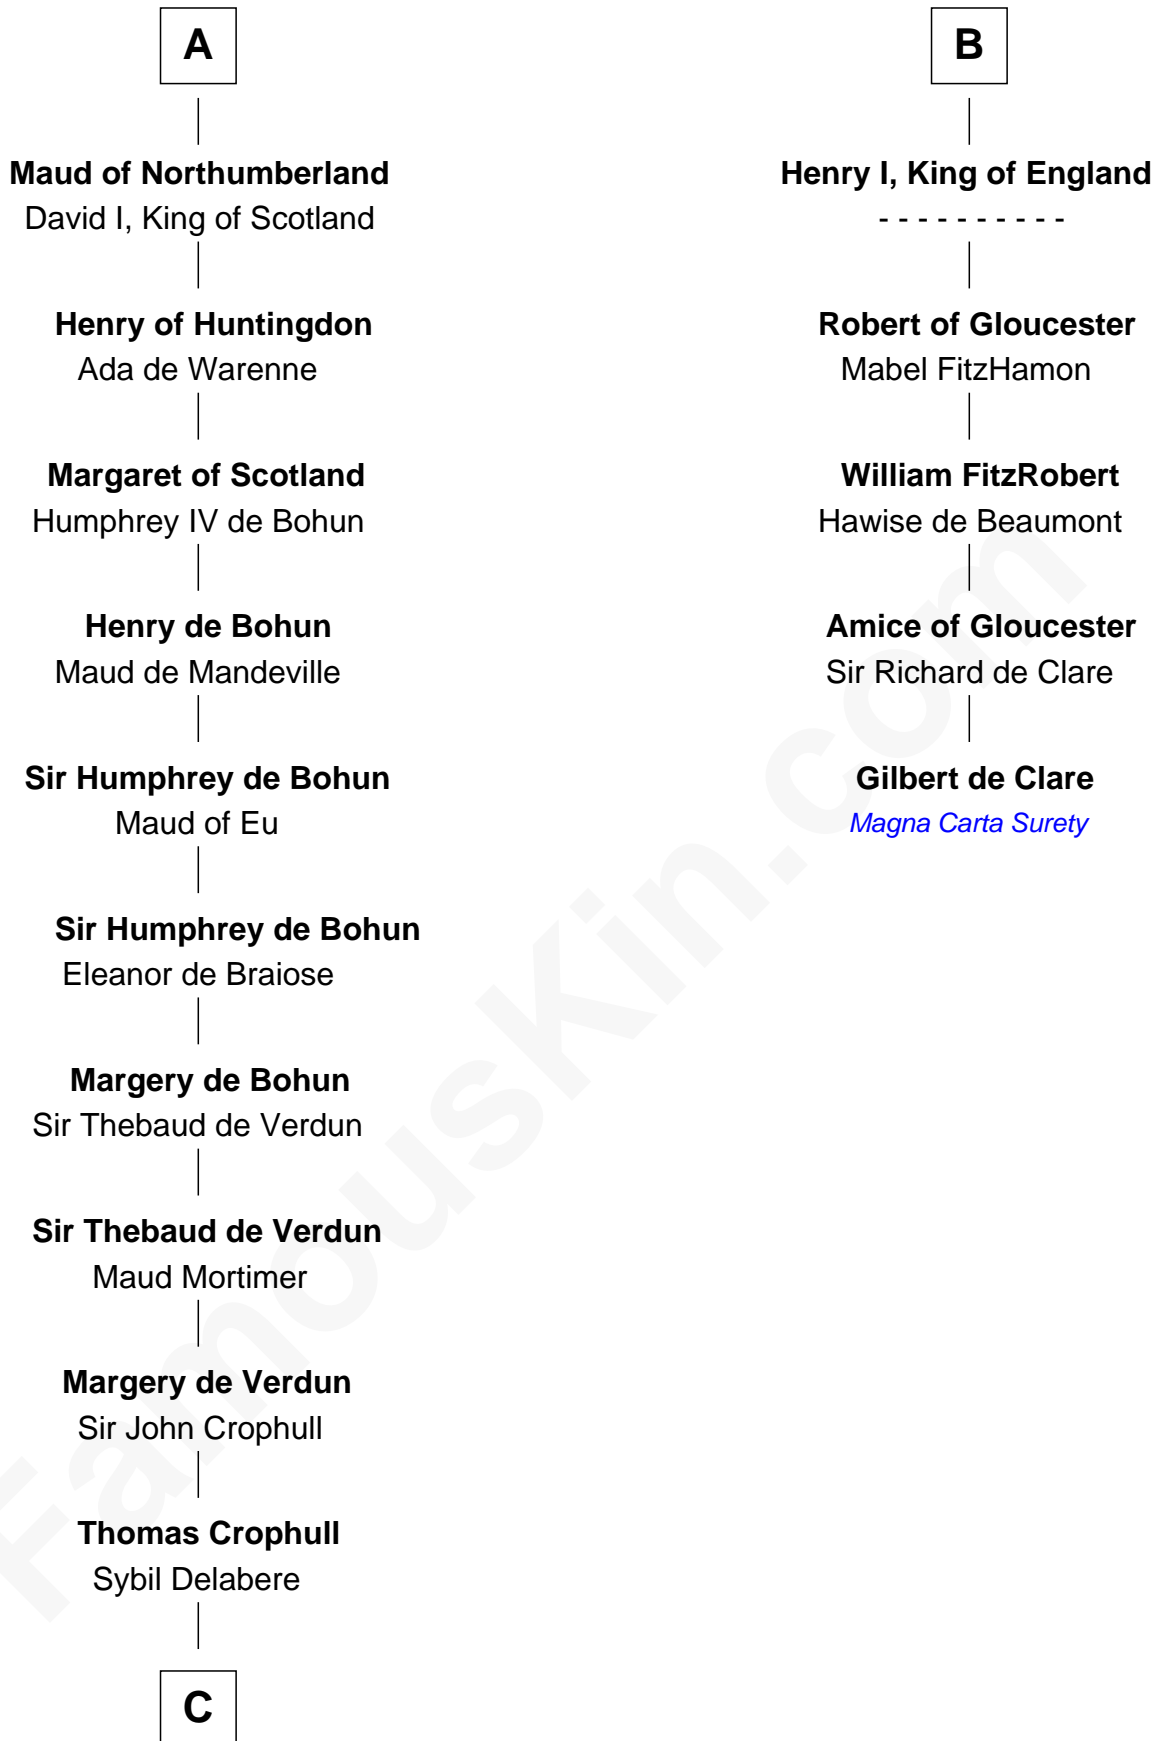

FamousKin.com Relationship Chart of

Catherine Parr

6th Wife of King Henry VIII

11th cousin 10 times removed of

Gilbert de Clare

Magna Carta Surety

C

—
Agnes Crophull

John Parr

—
Sir Thomas Parr

Alice Tunstall

—
Sir William Parr

Elizabeth FitzHugh

—
Sir Thomas Parr

Maud Green

—
Catherine Parr

6th Wife of King Henry VIII

FamousKin.com