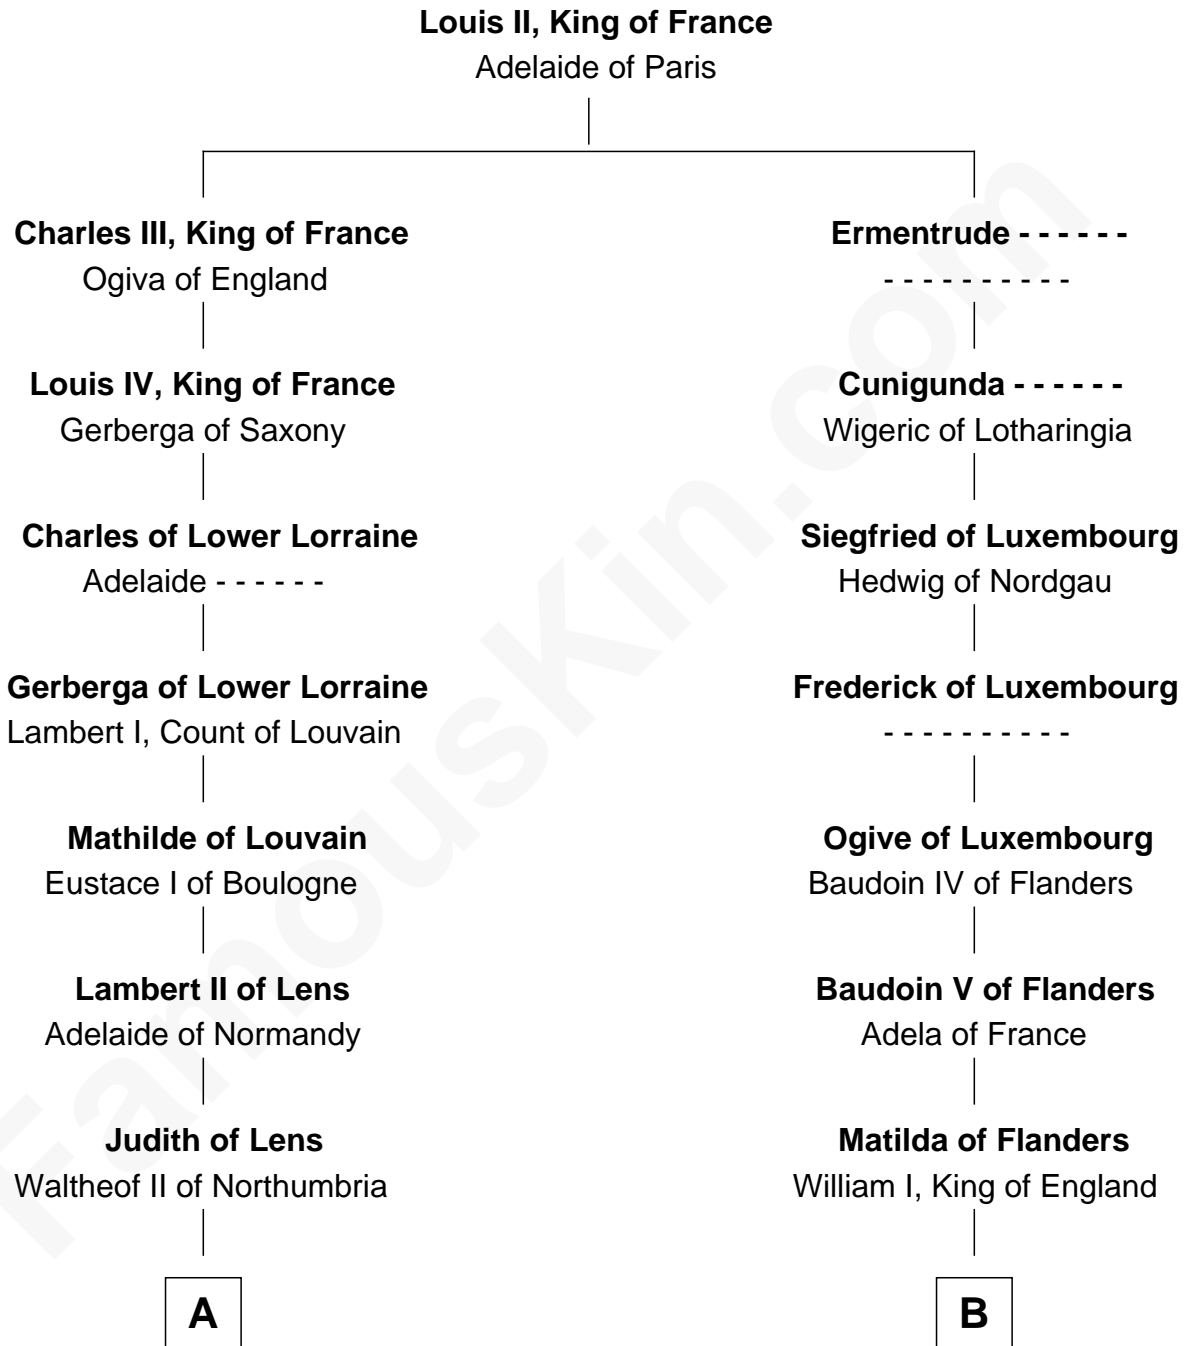

FamousKin.com Relationship Chart of

Catherine Parr

6th Wife of King Henry VIII

11th cousin 10 times removed of

Gilbert de Clare

Magna Carta Surety

C

—
Agnes Crophull

John Parr

—
Sir Thomas Parr

Alice Tunstall

—
Sir William Parr

Elizabeth FitzHugh

—
Sir Thomas Parr

Maud Green

—
Catherine Parr