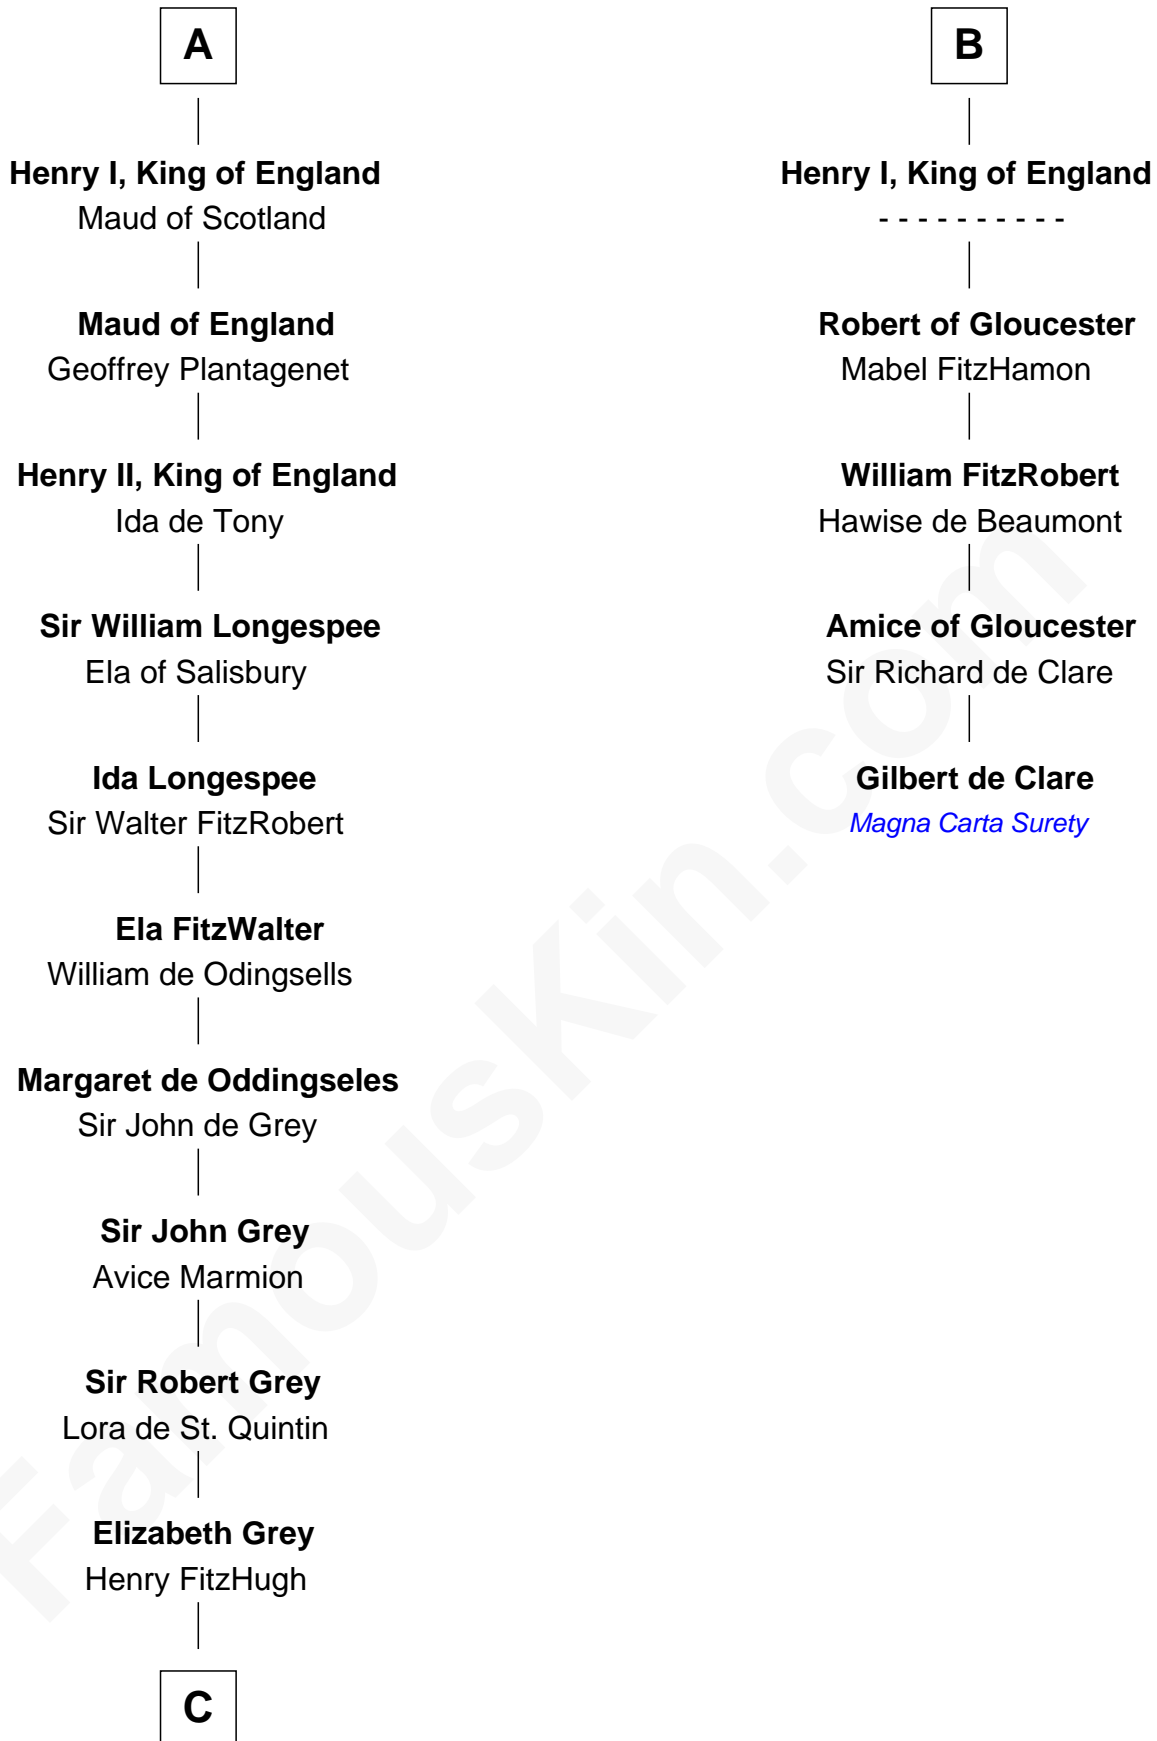

# FamousKin.com Relationship Chart of

**Catherine Parr**

*6th Wife of King Henry VIII*

11th cousin 10 times removed of

**Gilbert de Clare**

*Magna Carta Surety*

**Alfred the Great**  
Ealhswith of Mercia

**AElfthryth of Wessex**  
Baudouin II of Flanders

**Arnulf of Flanders**  
Adele of Vermandois

**Baudoin III of Flanders**  
Mathilde of Saxony

**Arnulf II of Flanders**  
Rozala of Lombardy

**Baudoin IV of Flanders**  
Ogive of Luxembourg

**Baudoin V of Flanders**  
Adela of France

**Matilda of Flanders**  
William I, King of England

**A**

**AElfthryth of Wessex**  
Baudouin II of Flanders

**Arnulf of Flanders**  
Adele of Vermandois

**Baudoin III of Flanders**  
Mathilde of Saxony

**Arnulf II of Flanders**  
Rozala of Lombardy

**Baudoin IV of Flanders**  
Ogive of Luxembourg

**Baudoin V of Flanders**  
Adela of France

**Matilda of Flanders**  
William I, King of England

**B**

**C**

—  
**Sir William FitzHugh**

Margery Willoughby

—  
**Sir Henry FitzHugh**