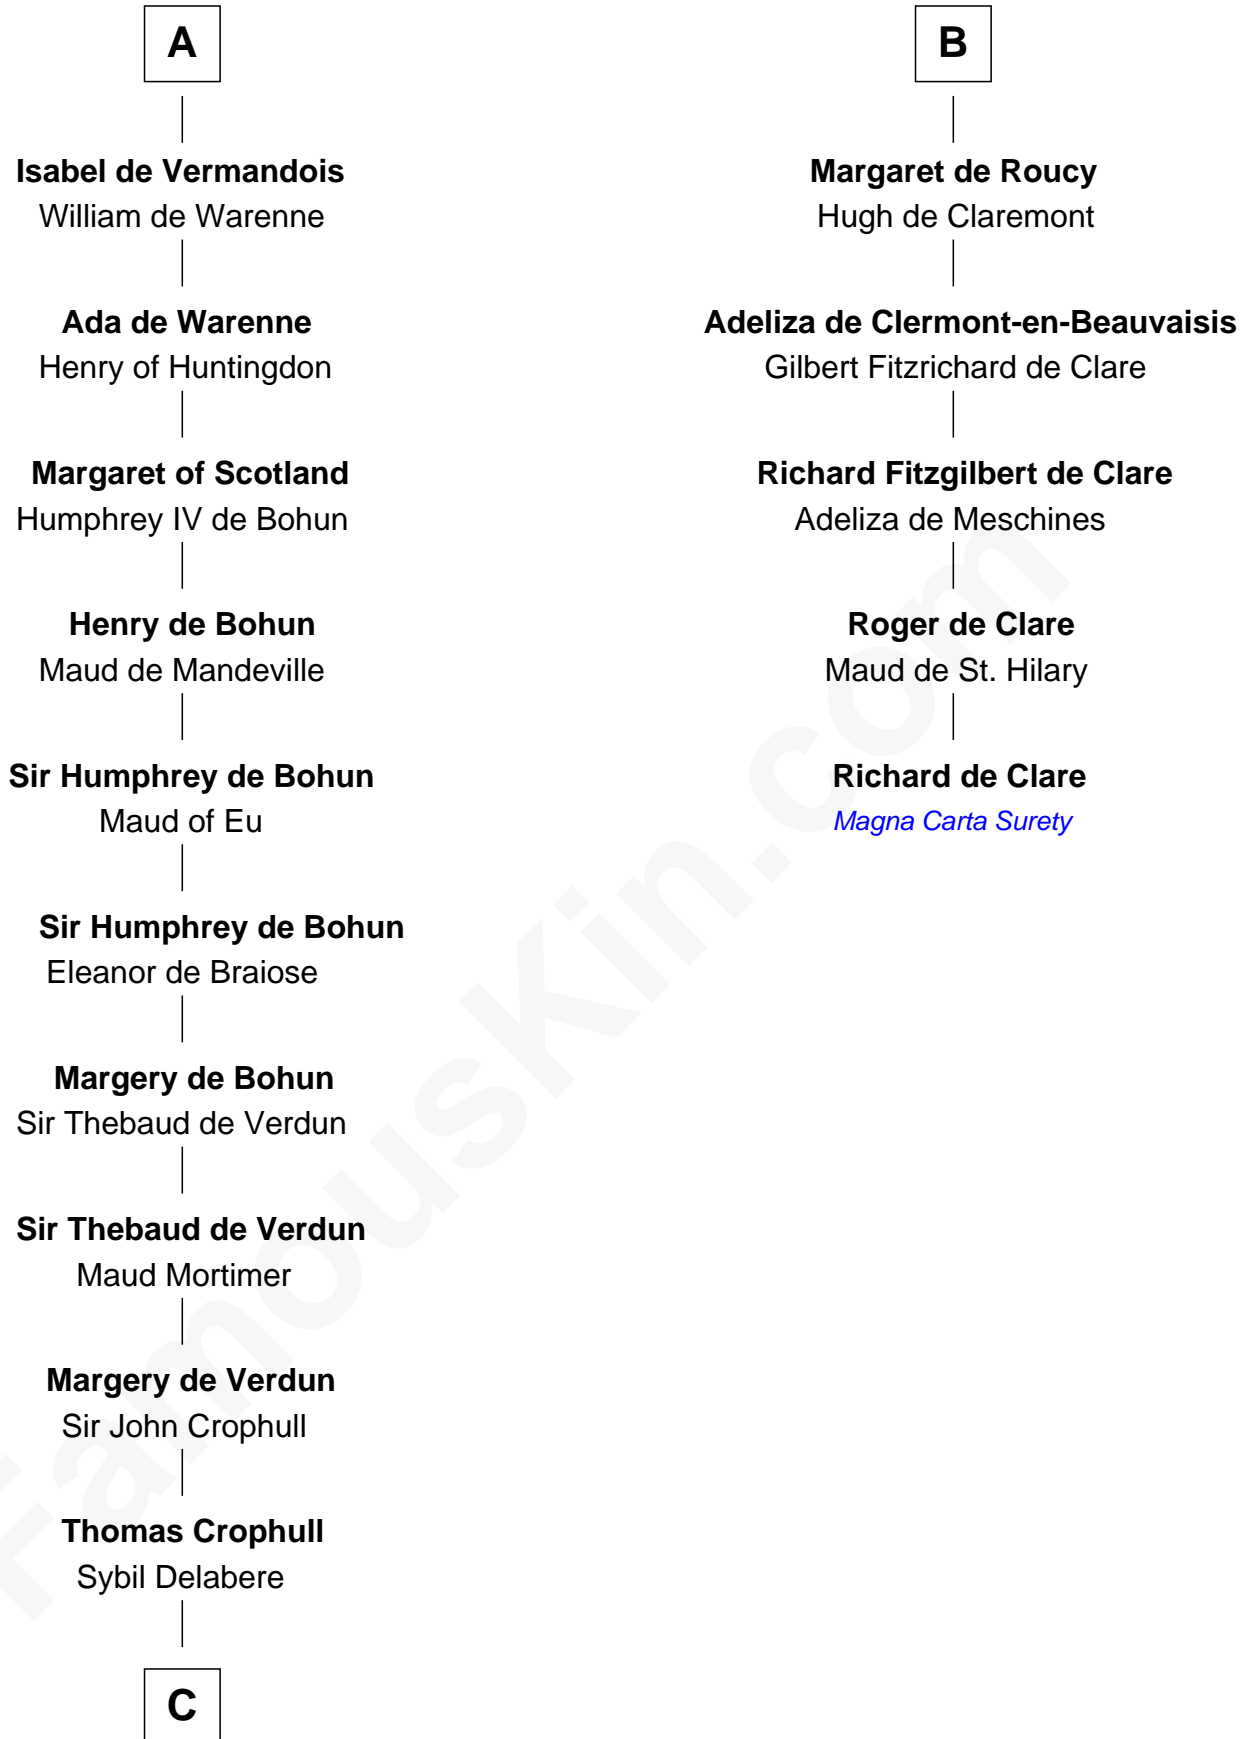

FamousKin.com Relationship Chart of

Catherine Parr

6th Wife of King Henry VIII

11th cousin 10 times removed of

Richard de Clare

Magna Carta Surety

Robert III of Worms

Waldrada of Worms

C

—
Agnes Crophull

John Parr

—
Sir Thomas Parr

Alice Tunstall

—
Sir William Parr

Elizabeth FitzHugh

—
Sir Thomas Parr