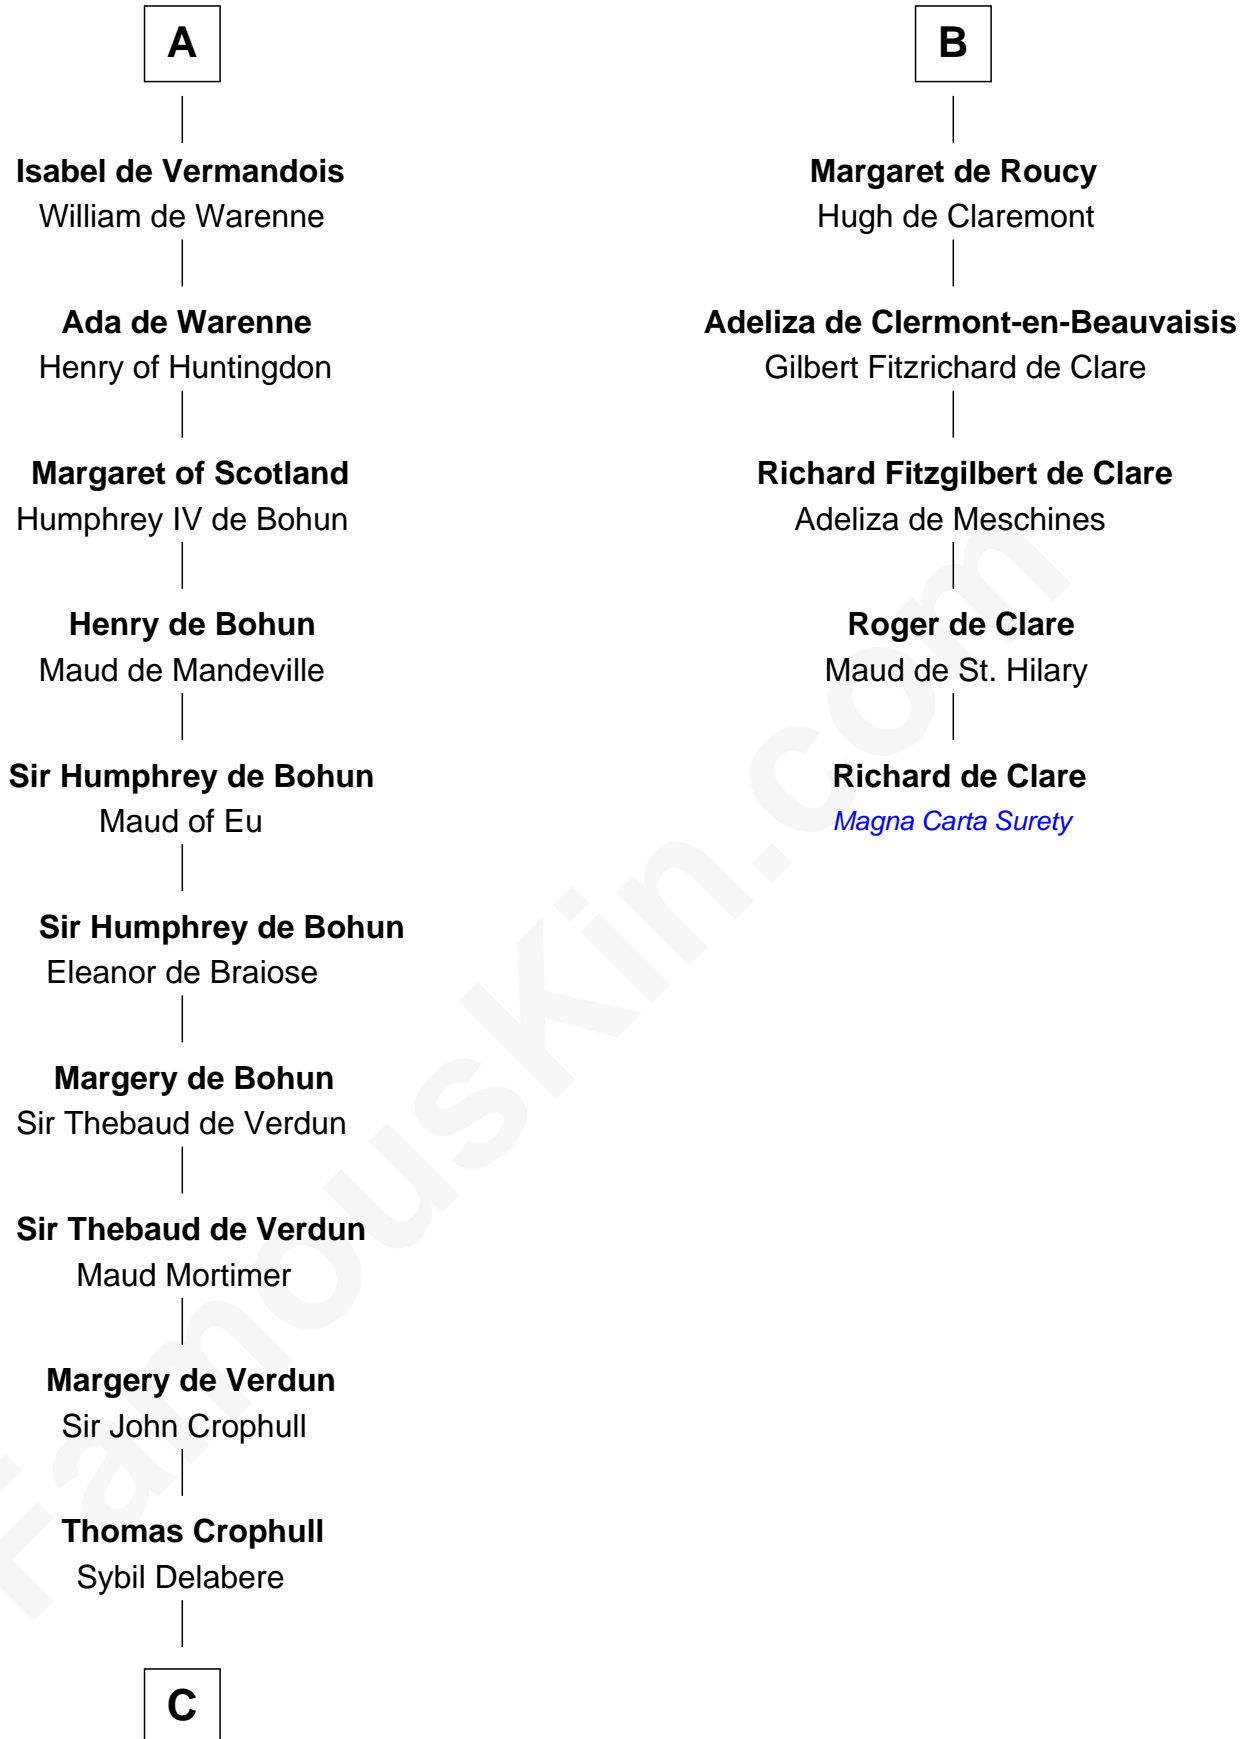

FamousKin.com Relationship Chart of

Catherine Parr

6th Wife of King Henry VIII

11th cousin 10 times removed of

Richard de Clare

Magna Carta Surety

Pepin of Vermandois

C

—
Agnes Crophull

John Parr

—
Sir Thomas Parr

Alice Tunstall

—
Sir William Parr

Elizabeth FitzHugh

—
Sir Thomas Parr

Maud Green