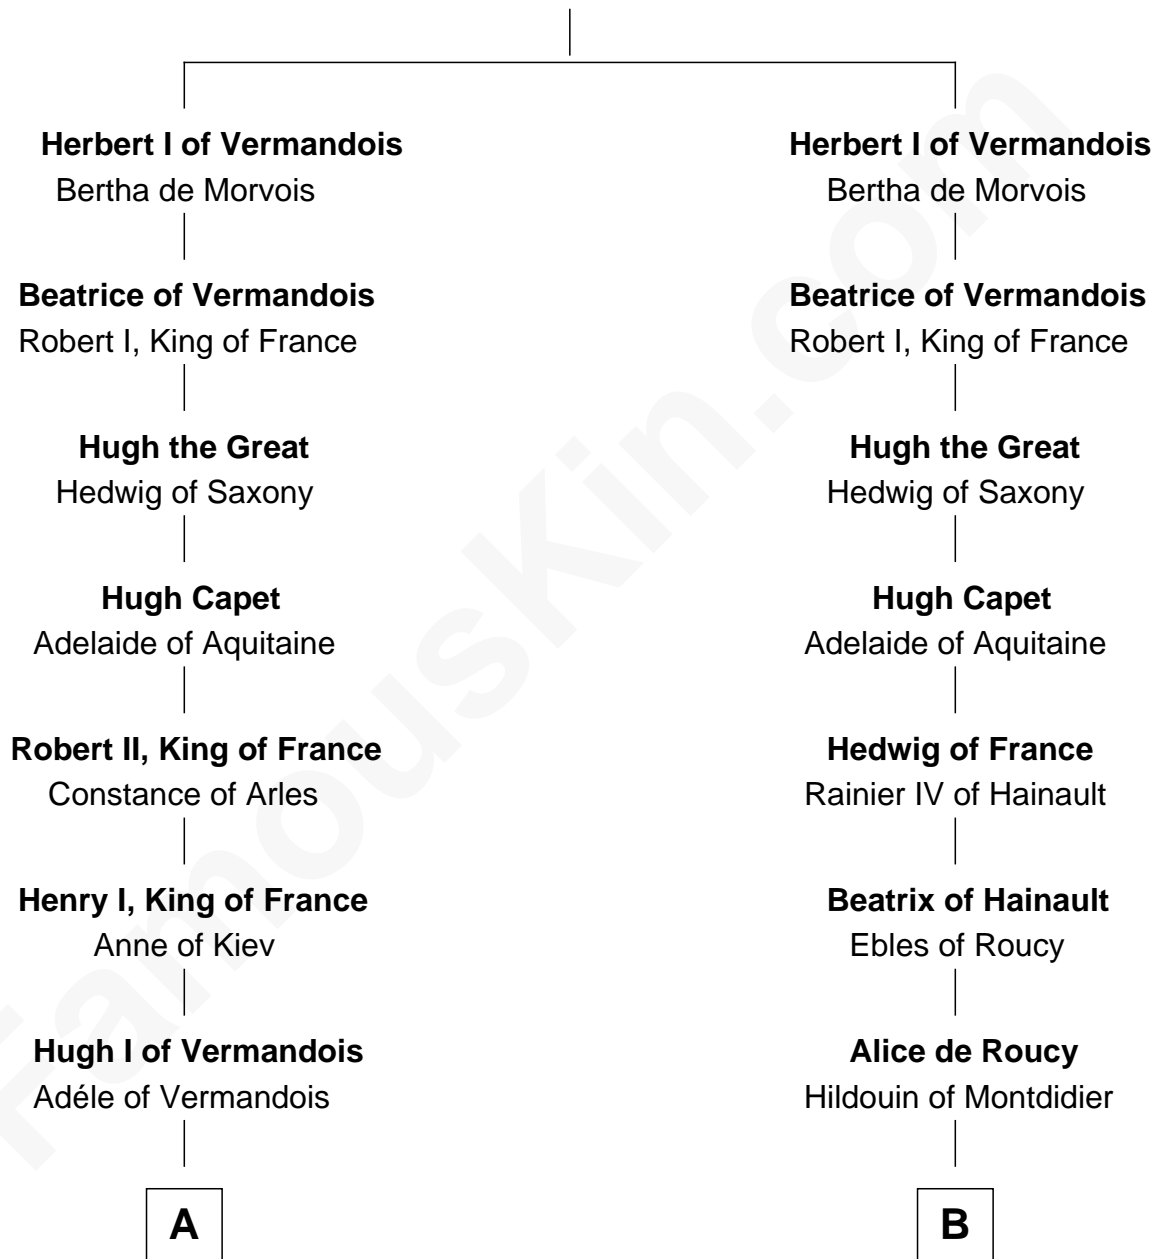

FamousKin.com Relationship Chart of

Catherine Parr

6th Wife of King Henry VIII

11th cousin 10 times removed of

Richard de Clare

Magna Carta Surety

Pepin of Vermandois

C

—
Agnes Crophull

John Parr

—
Sir Thomas Parr

Alice Tunstall

—
Sir William Parr

Elizabeth FitzHugh

—
Sir Thomas Parr

Maud Green