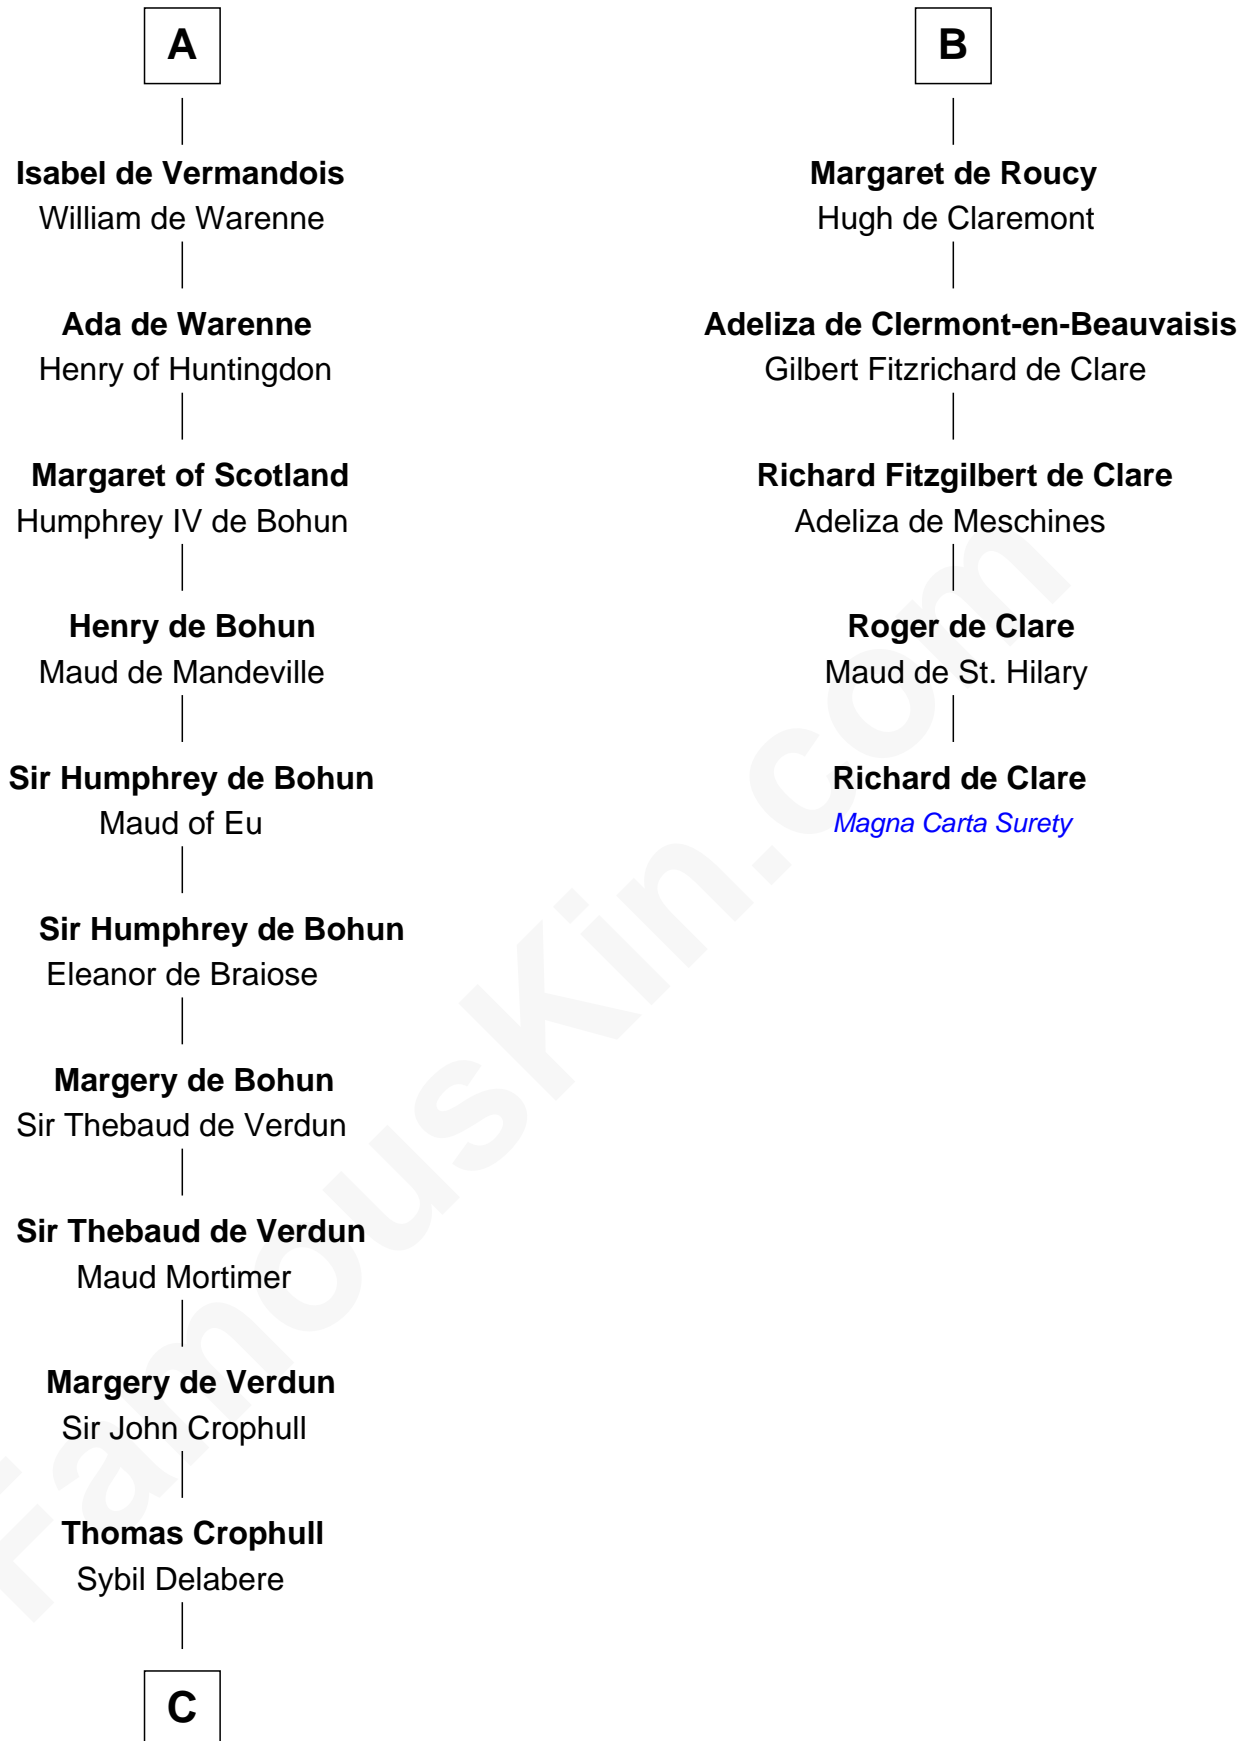

FamousKin.com Relationship Chart of

Catherine Parr

6th Wife of King Henry VIII

11th cousin 10 times removed of

Richard de Clare

Magna Carta Surety

Guerric I of Morvois

Eve of Roussillon

C

—
Agnes Crophull

John Parr

—
Sir Thomas Parr

Alice Tunstall

—
Sir William Parr

Elizabeth FitzHugh

—
Sir Thomas Parr