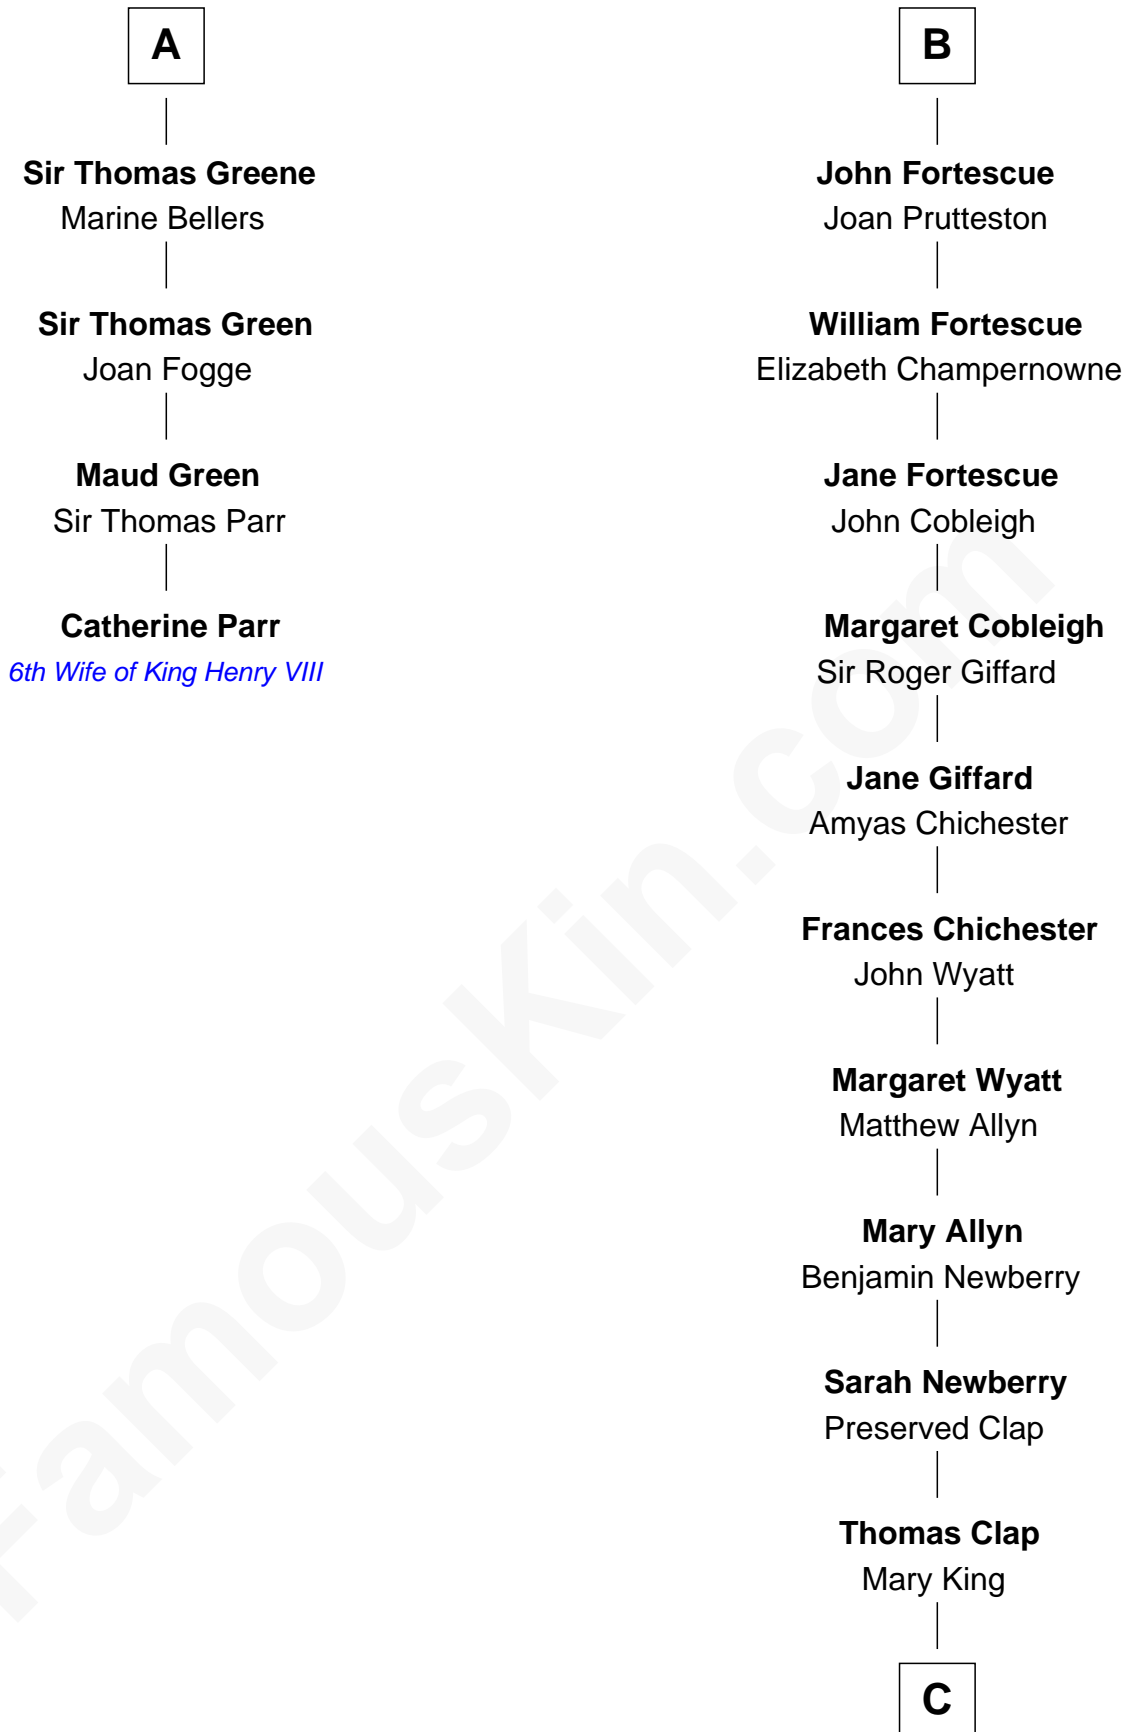

FamousKin.com Relationship Chart of

Catherine Parr

6th Wife of King Henry VIII

10th cousin 10 times removed of

Lewis Henry Morgan

Pioneering Anthropologist

Sir Geoffrey FitzPiers

Aveline de Clare

C

—
Elijah Clap

Mary Benton
—

Mary Clap

Lemuel Steele
—

Harriet Steele

Jedediah Morgan
—

Lewis Henry Morgan

Pioneering Anthropologist

FamousKin.com