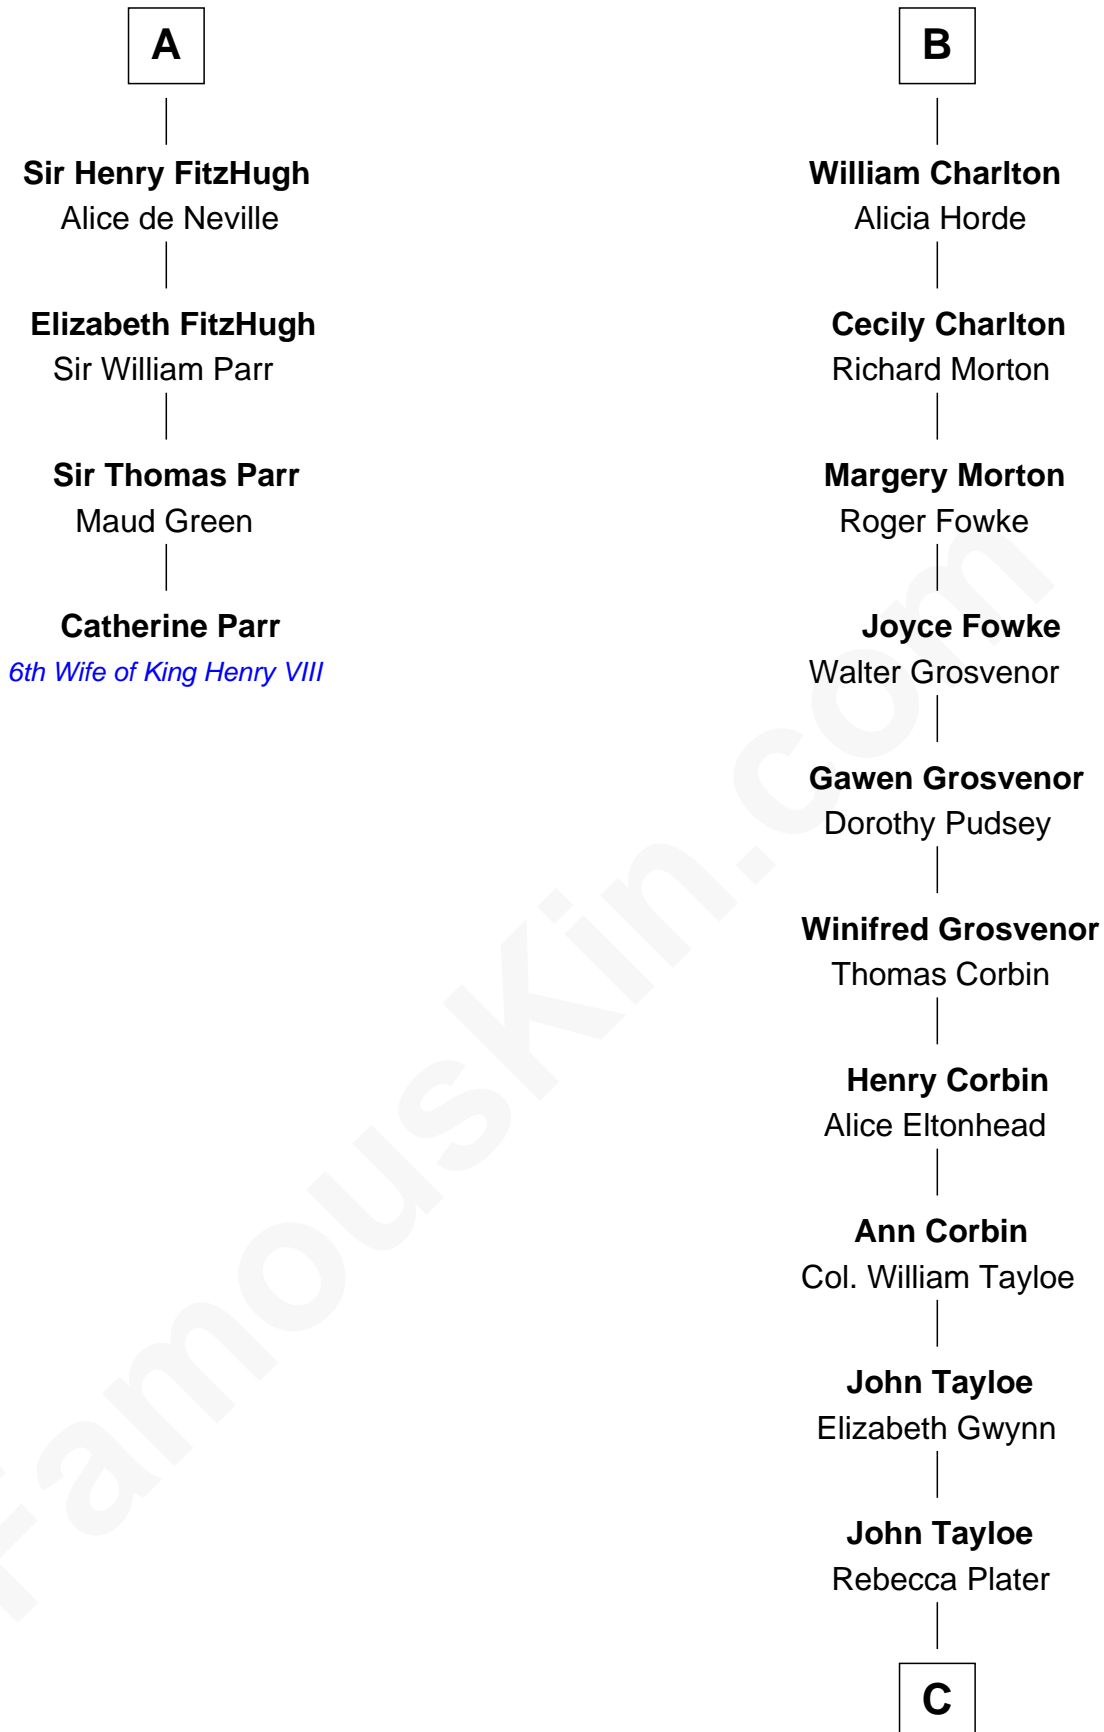

FamousKin.com Relationship Chart of

Catherine Parr

6th Wife of King Henry VIII

10th cousin 11 times removed of

Thomas Hunt Morgan

Nobel Prize Winner in Physiology or Medicine

Sir Roger de Somery

Nichole d'Aubenev

C

—
Elizabeth Tayloe
Col. Edward Lloyd

—
Mary Tayloe Lloyd
Francis Scott Key

—
Elizabeth Phoebe Key
Charles Howard

—
Ellen Key Howard
Charlton Hunt Morgan

—
Thomas Hunt Morgan
Nobel Prize Winner