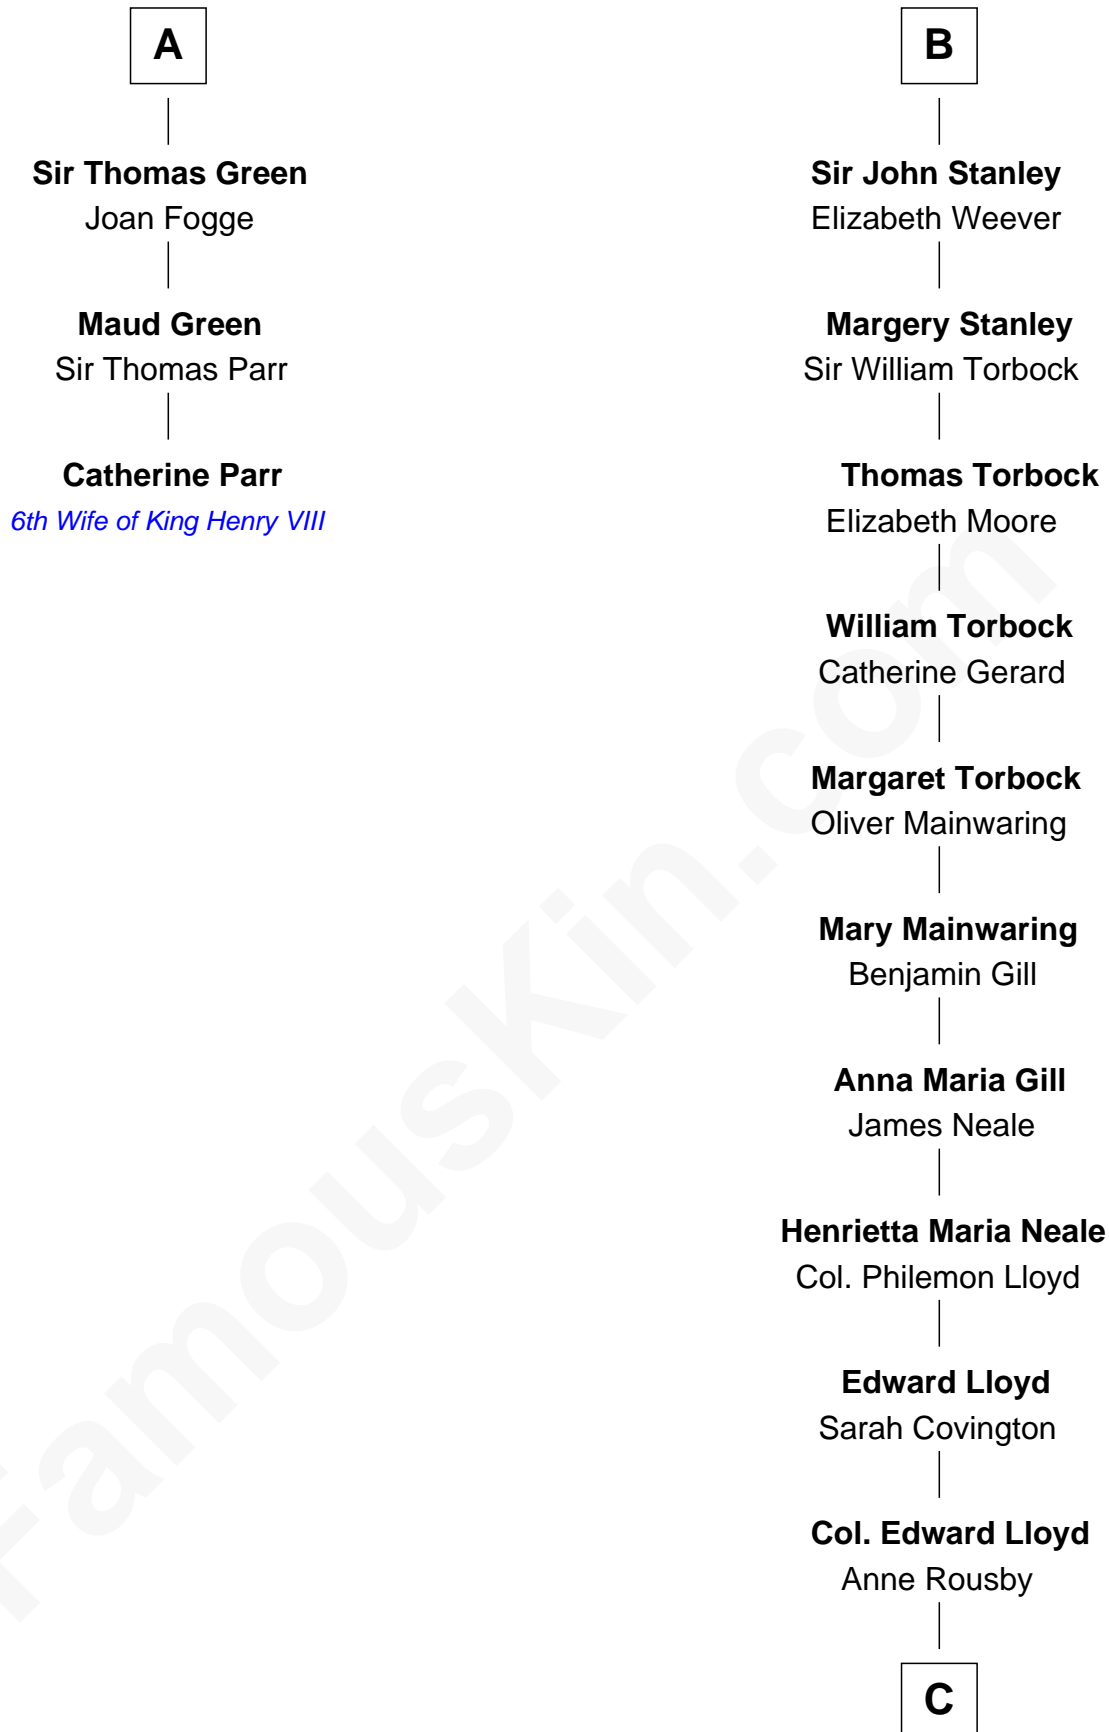

FamousKin.com Relationship Chart of

Catherine Parr

6th Wife of King Henry VIII

9th cousin 12 times removed of

Thomas Hunt Morgan

Nobel Prize Winner in Physiology or Medicine

Sir John FitzGeoffrey

Isabel le Bigod

C

Col. Edward Lloyd

Elizabeth Tayloe

Mary Tayloe Lloyd

Francis Scott Key

Elizabeth Phoebe Key

Charles Howard

Ellen Key Howard