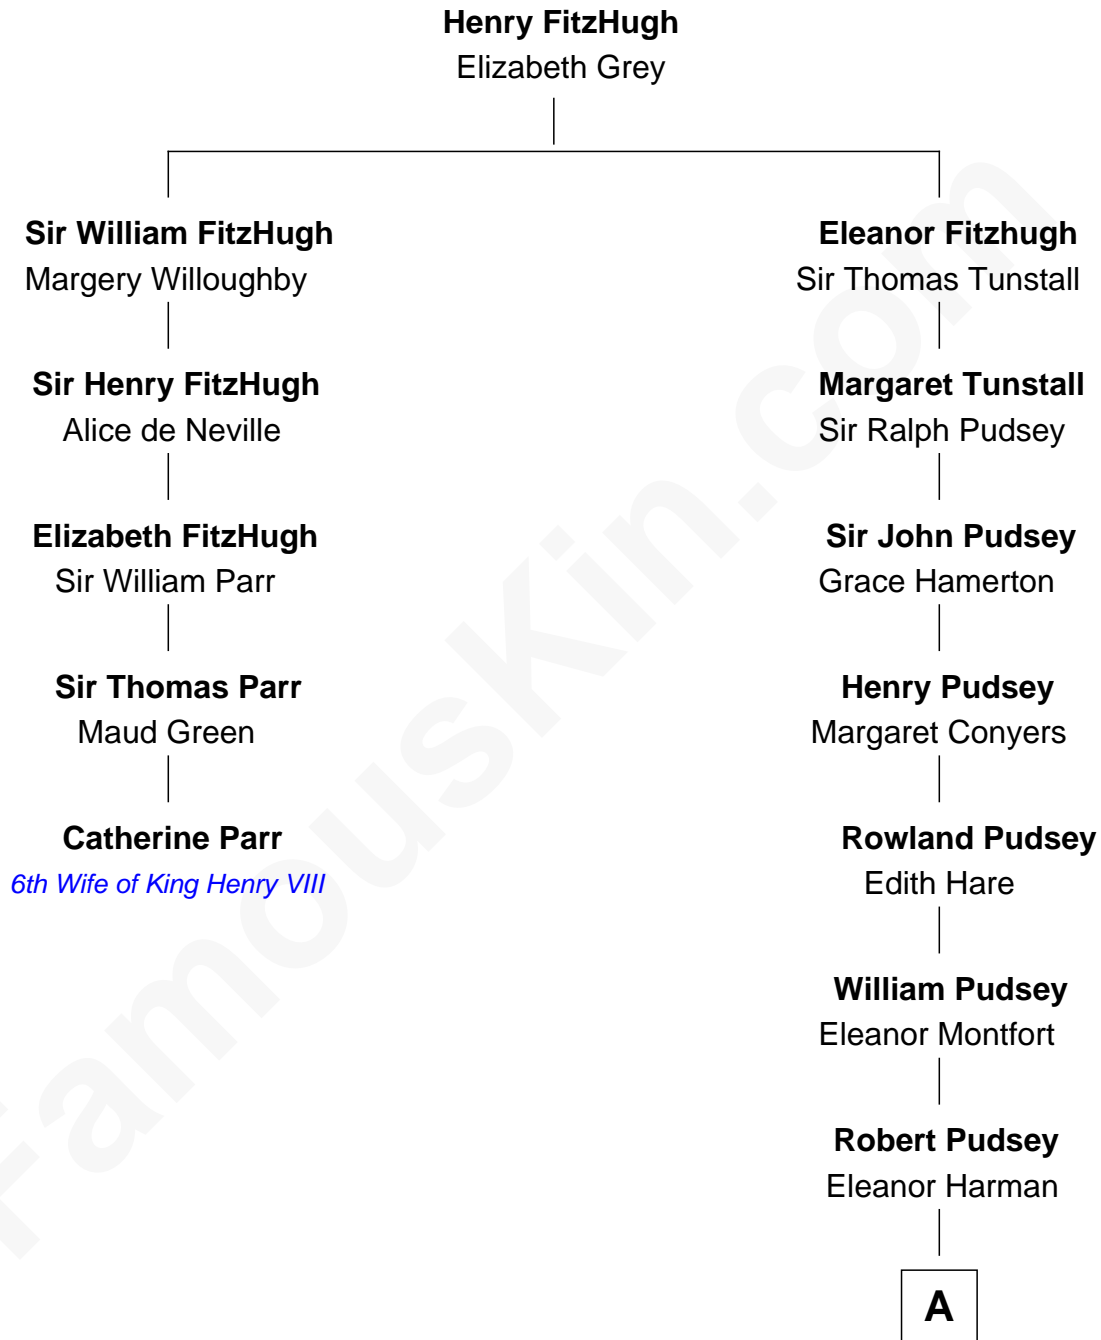

FamousKin.com Relationship Chart of

Catherine Parr

6th Wife of King Henry VIII

4th cousin 14 times removed of

Thomas Hunt Morgan

Nobel Prize Winner in Physiology or Medicine

A

George Pudsey
Matilda Cotton

Dorothy Pudsey
Gawen Grosvenor

Winifred Grosvenor
Thomas Corbin

Henry Corbin
Alice Eltonhead

Ann Corbin
Col. William Tayloe

John Tayloe
Elizabeth Gwynn

John Tayloe
Rebecca Plater

Elizabeth Tayloe
Col. Edward Lloyd