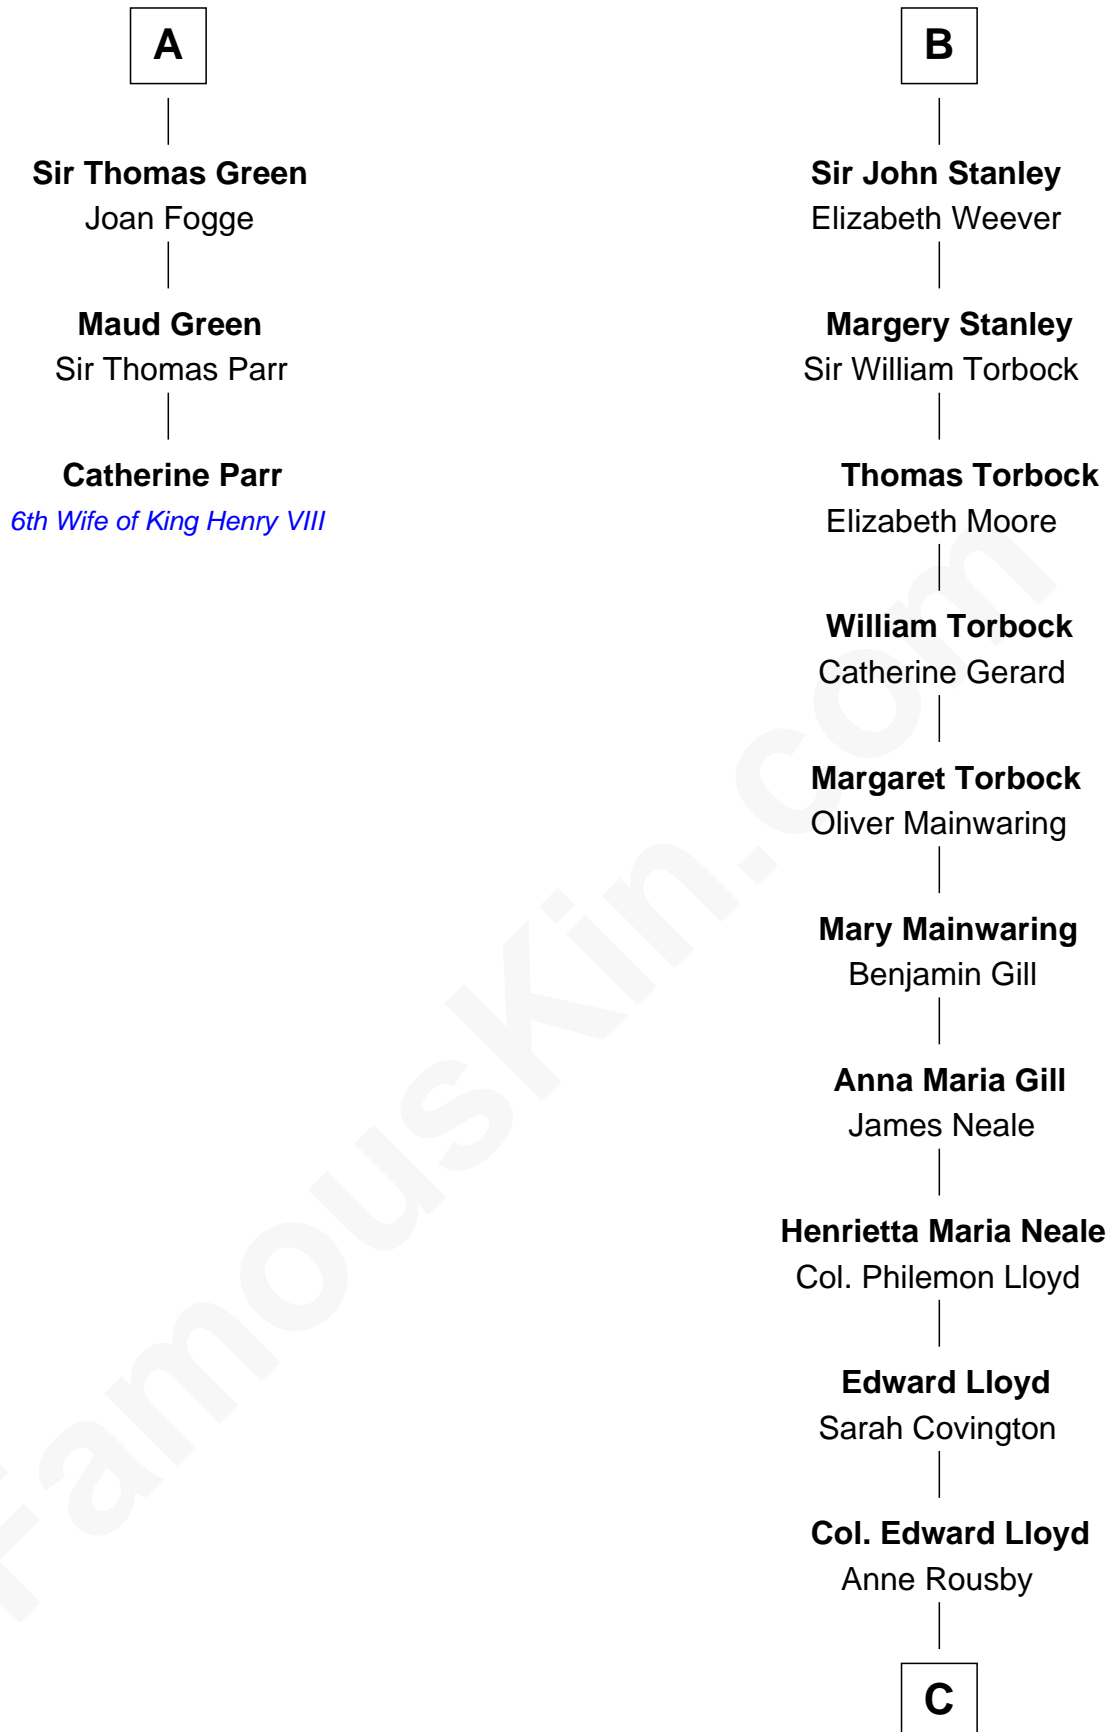

# FamousKin.com Relationship Chart of

**Catherine Parr**

*6th Wife of King Henry VIII*

9th cousin 12 times removed of

**Thomas Hunt Morgan**

*Nobel Prize Winner in Physiology or Medicine*

**C**

**Col. Edward Lloyd**

Elizabeth Tayloe

**Mary Tayloe Lloyd**

Francis Scott Key

**Elizabeth Phoebe Key**

Charles Howard

**Ellen Key Howard**

Charlton Hunt Morgan

**Thomas Hunt Morgan**