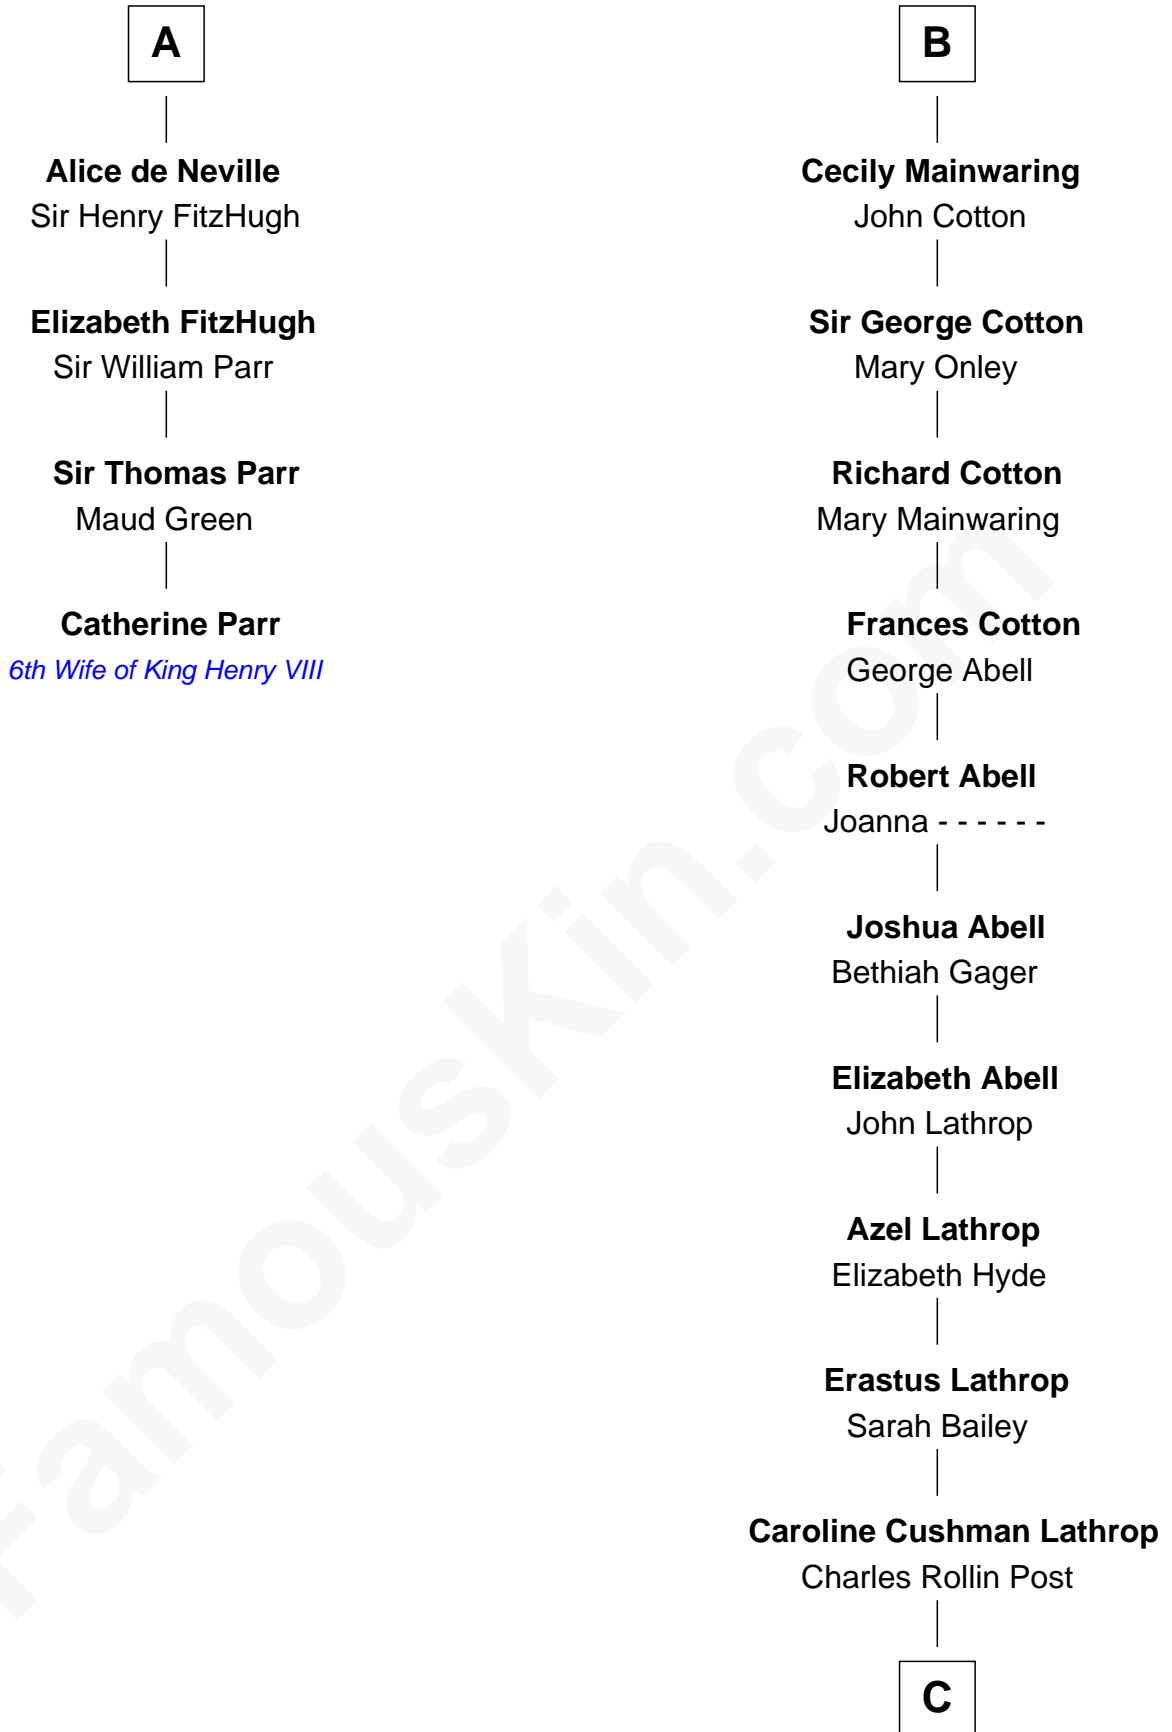

# FamousKin.com Relationship Chart of

**Catherine Parr**

*6th Wife of King Henry VIII*

10th cousin 8 times removed of

**Marjorie Post**

*Founder of General Foods*

**Sir Roger de Quincy**

Helen of Galloway

C

Charles William Post  
Elle Letitia Merriweather

Marjorie Post  
*Founder of General Foods*

FamousKin.com