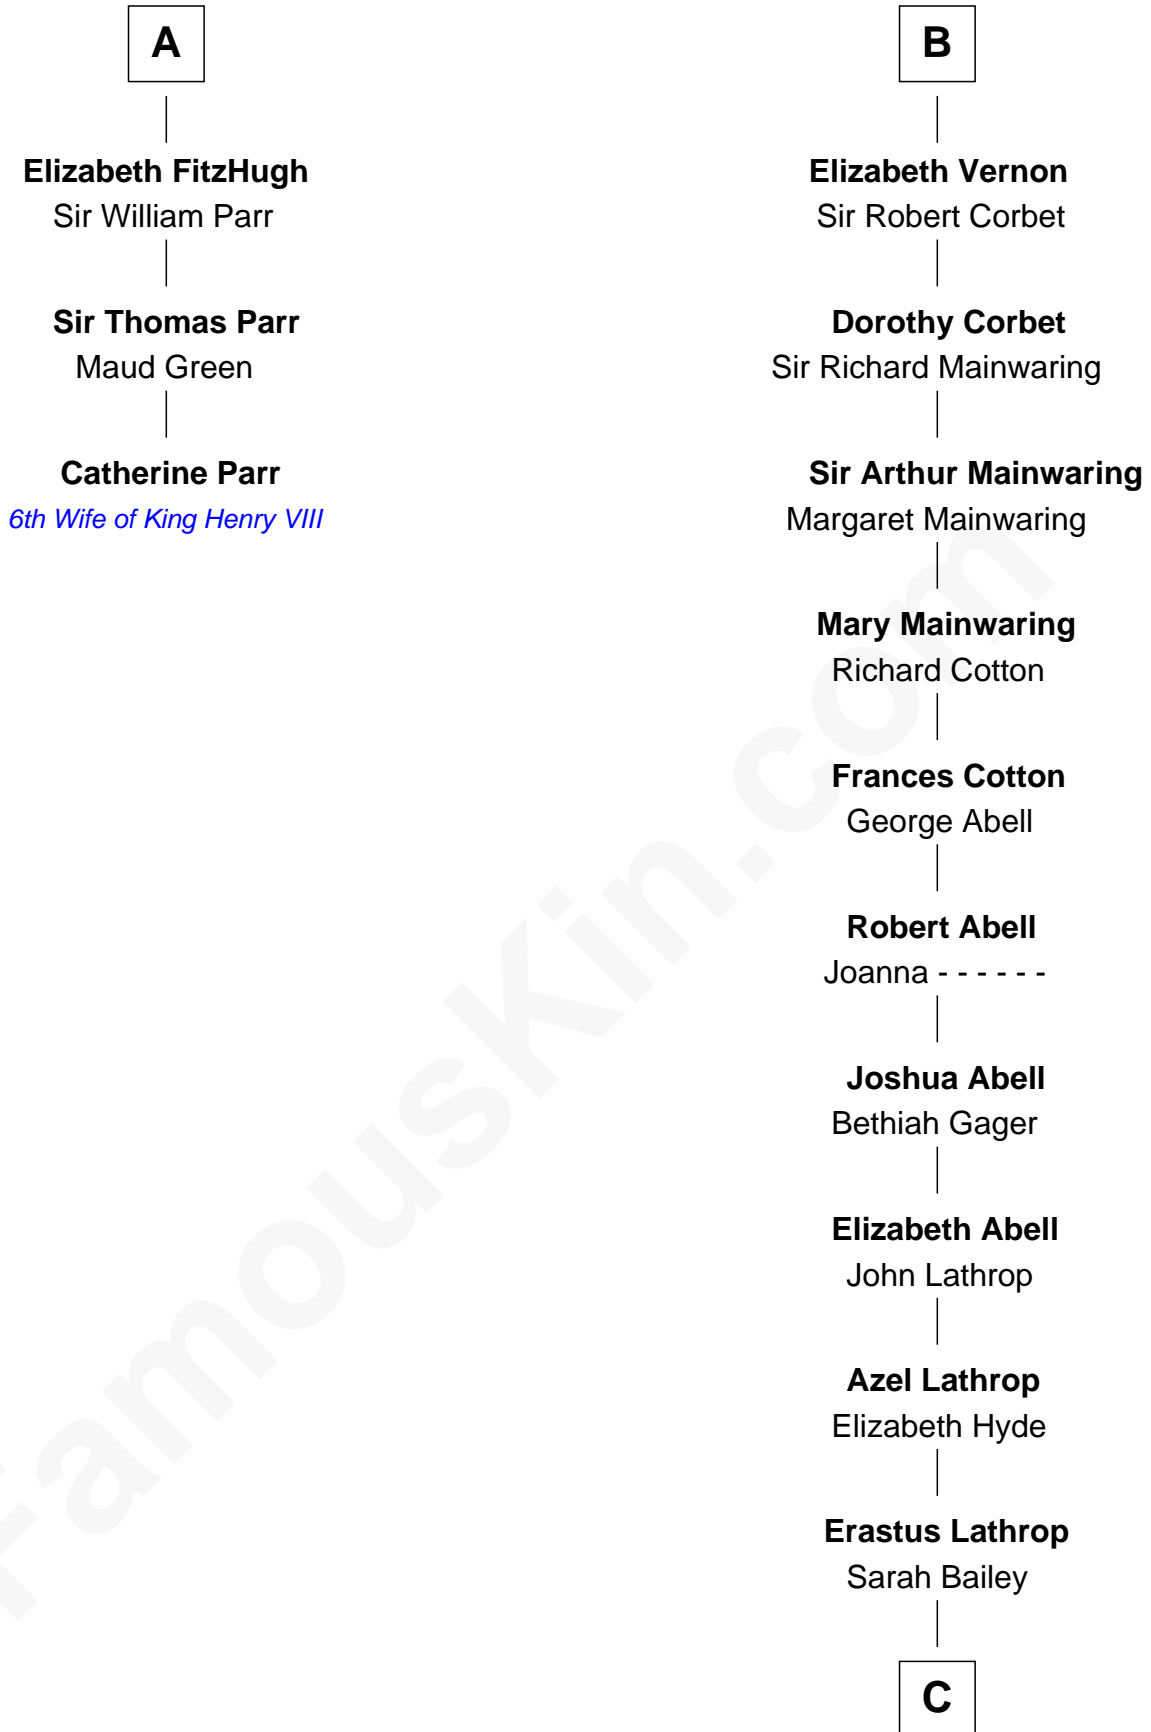

FamousKin.com Relationship Chart of

Catherine Parr

6th Wife of King Henry VIII

9th cousin 10 times removed of

Marjorie Post

Founder of General Foods

C

—
Caroline Cushman Lathrop

Charles Rollin Post

—
Charles William Post

Elle Letitia Merriweather

—
Marjorie Post

Founder of General Foods

FamousKin.com