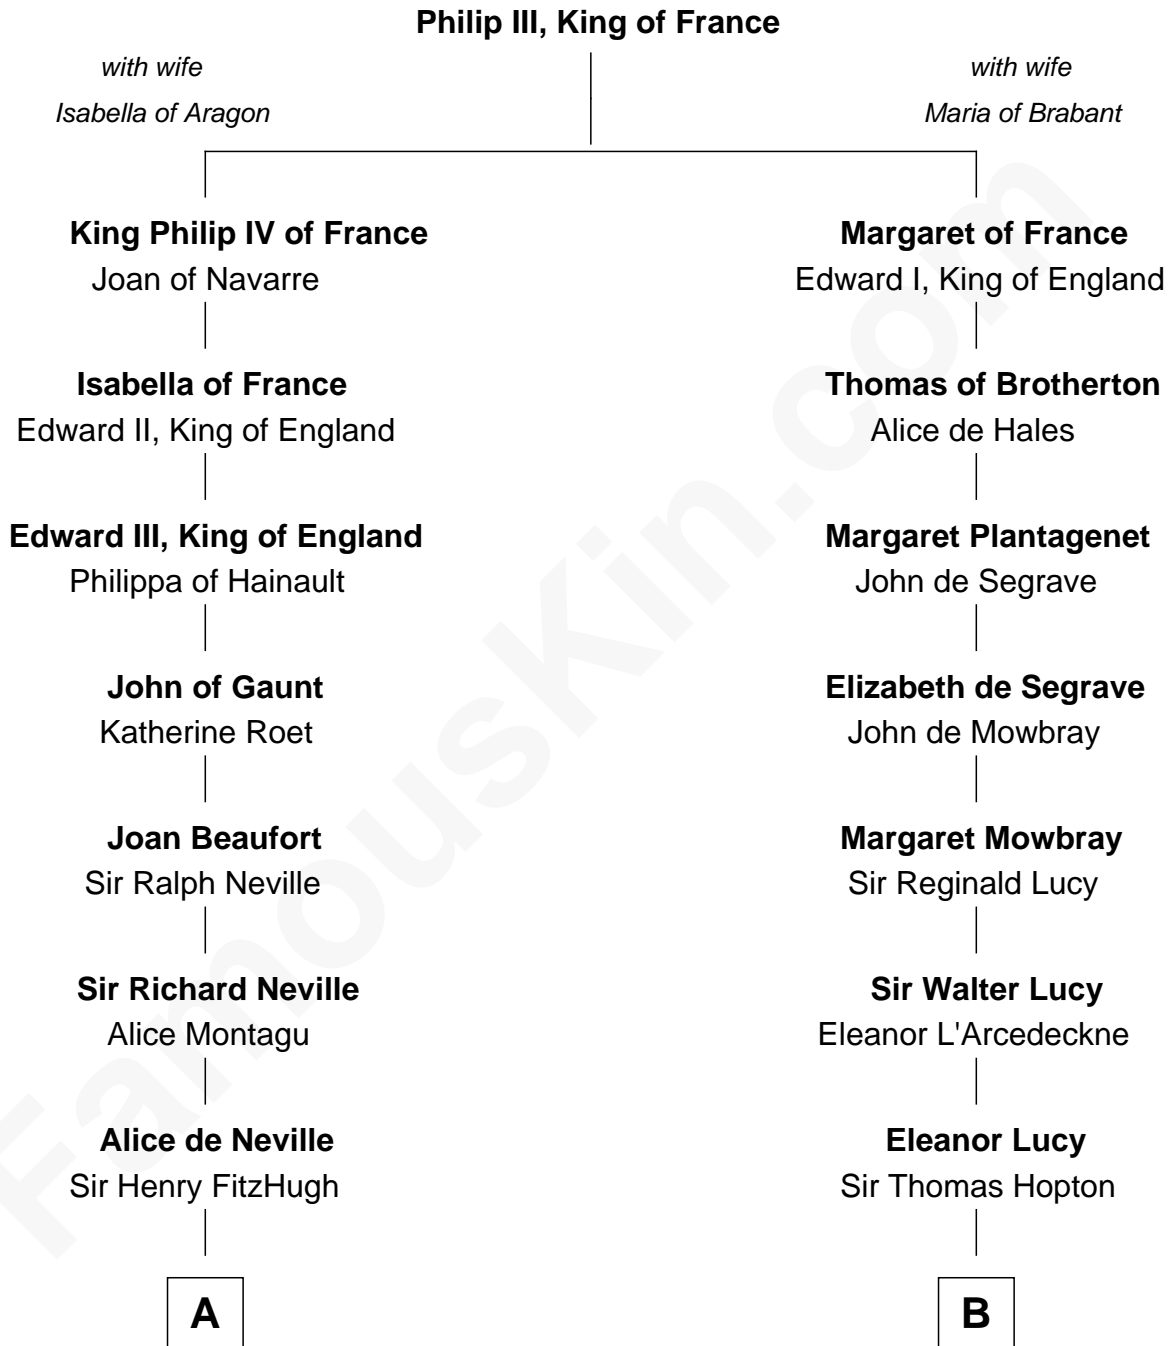

FamousKin.com Relationship Chart of

Catherine Parr

6th Wife of King Henry VIII

9th cousin 12 times removed of

Marjorie Post

Founder of General Foods

C

Azel Lathrop
Elizabeth Hyde

Erastus Lathrop
Sarah Bailey

Caroline Cushman Lathrop
Charles Rollin Post

Charles William Post
Elle Letitia Merriweather

Marjorie Post
Founder of General Foods

FamousKin.com