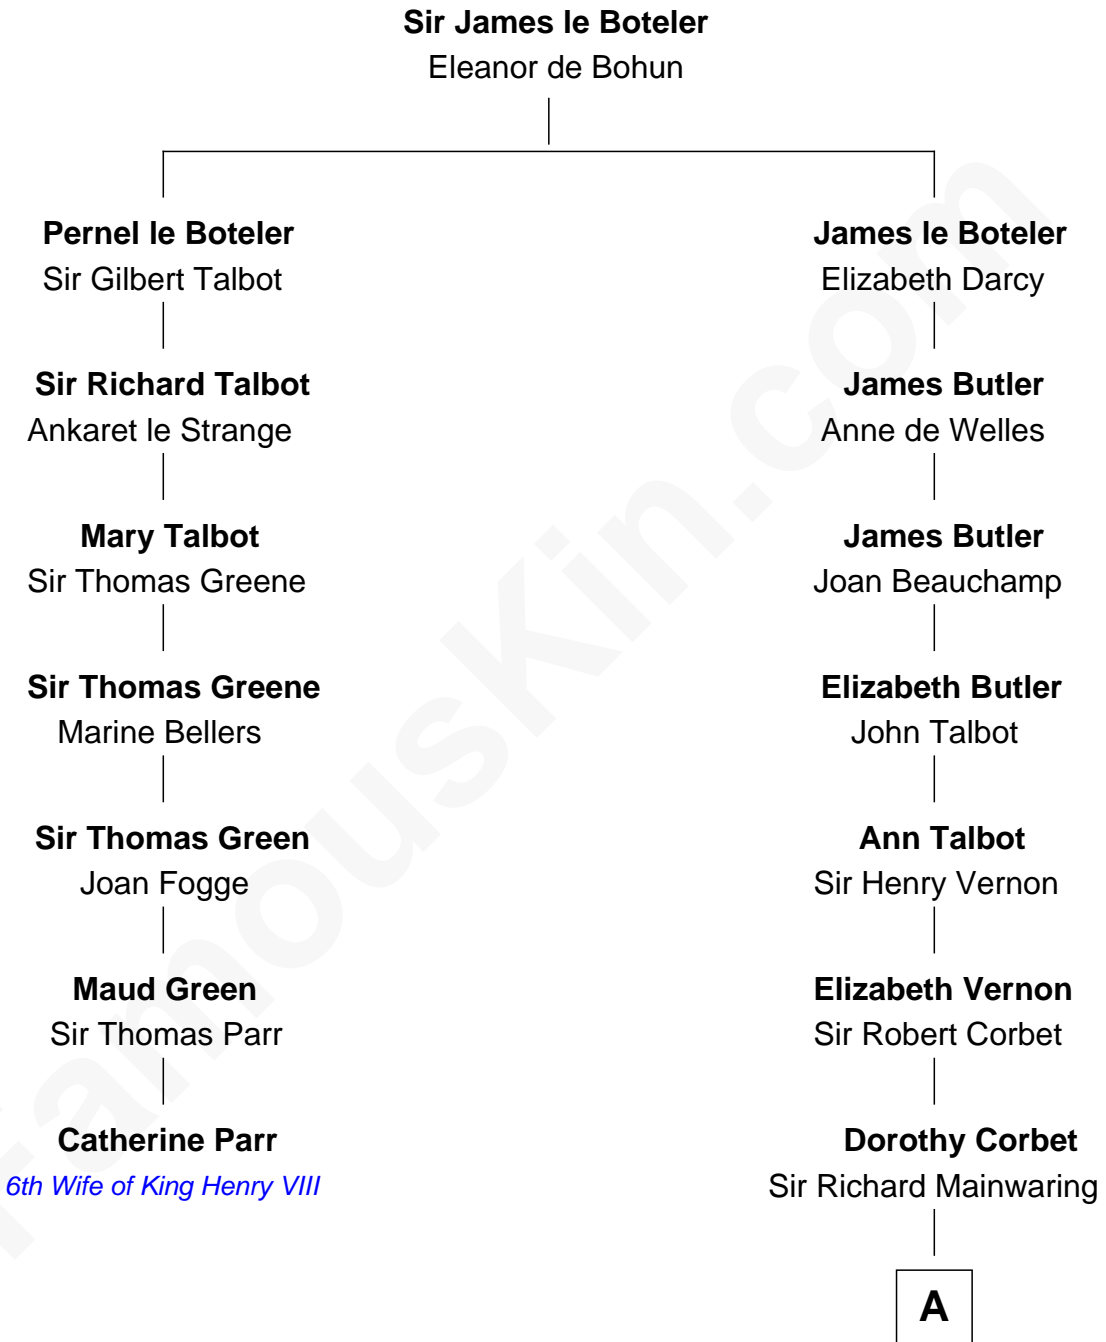

# FamousKin.com Relationship Chart of

**Catherine Parr**

*6th Wife of King Henry VIII*

6th cousin 11 times removed of

**Marjorie Post**

*Founder of General Foods*

**A**

**Sir Arthur Mainwaring**

Margaret Mainwaring

**Mary Mainwaring**

Richard Cotton

**Frances Cotton**

George Abell

**Robert Abell**

Joanna - - - - -

**Joshua Abell**