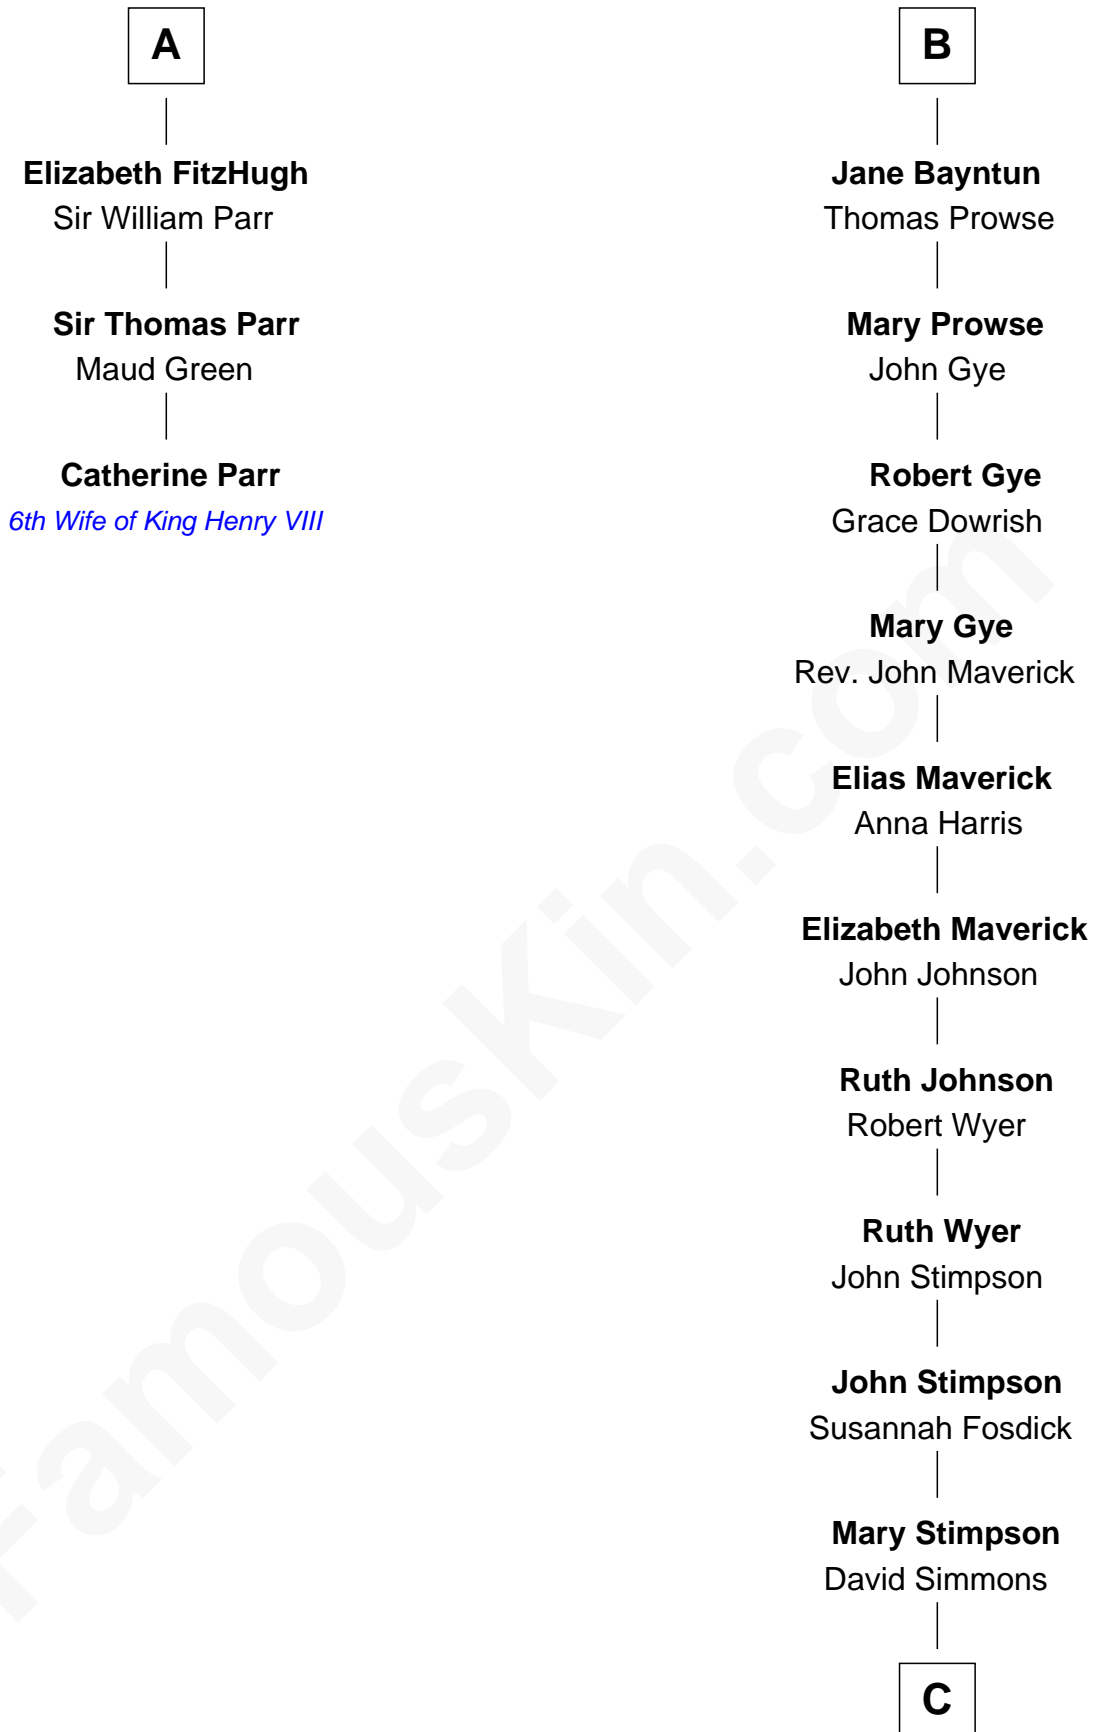

FamousKin.com Relationship Chart of

Catherine Parr

6th Wife of King Henry VIII

9th cousin 12 times removed of

Pete Seeger

American Folk Singer

C

Thomas Simmons
Sarah Homans Thwing

Elsie Thwing Simmons
Albert Adams

Elsie Simmons Adams
Charles Louis Seeger

Charles Louis Seeger
Constance de Clyver Edson

Pete Seeger
American Folk Singer

FamousKin.com