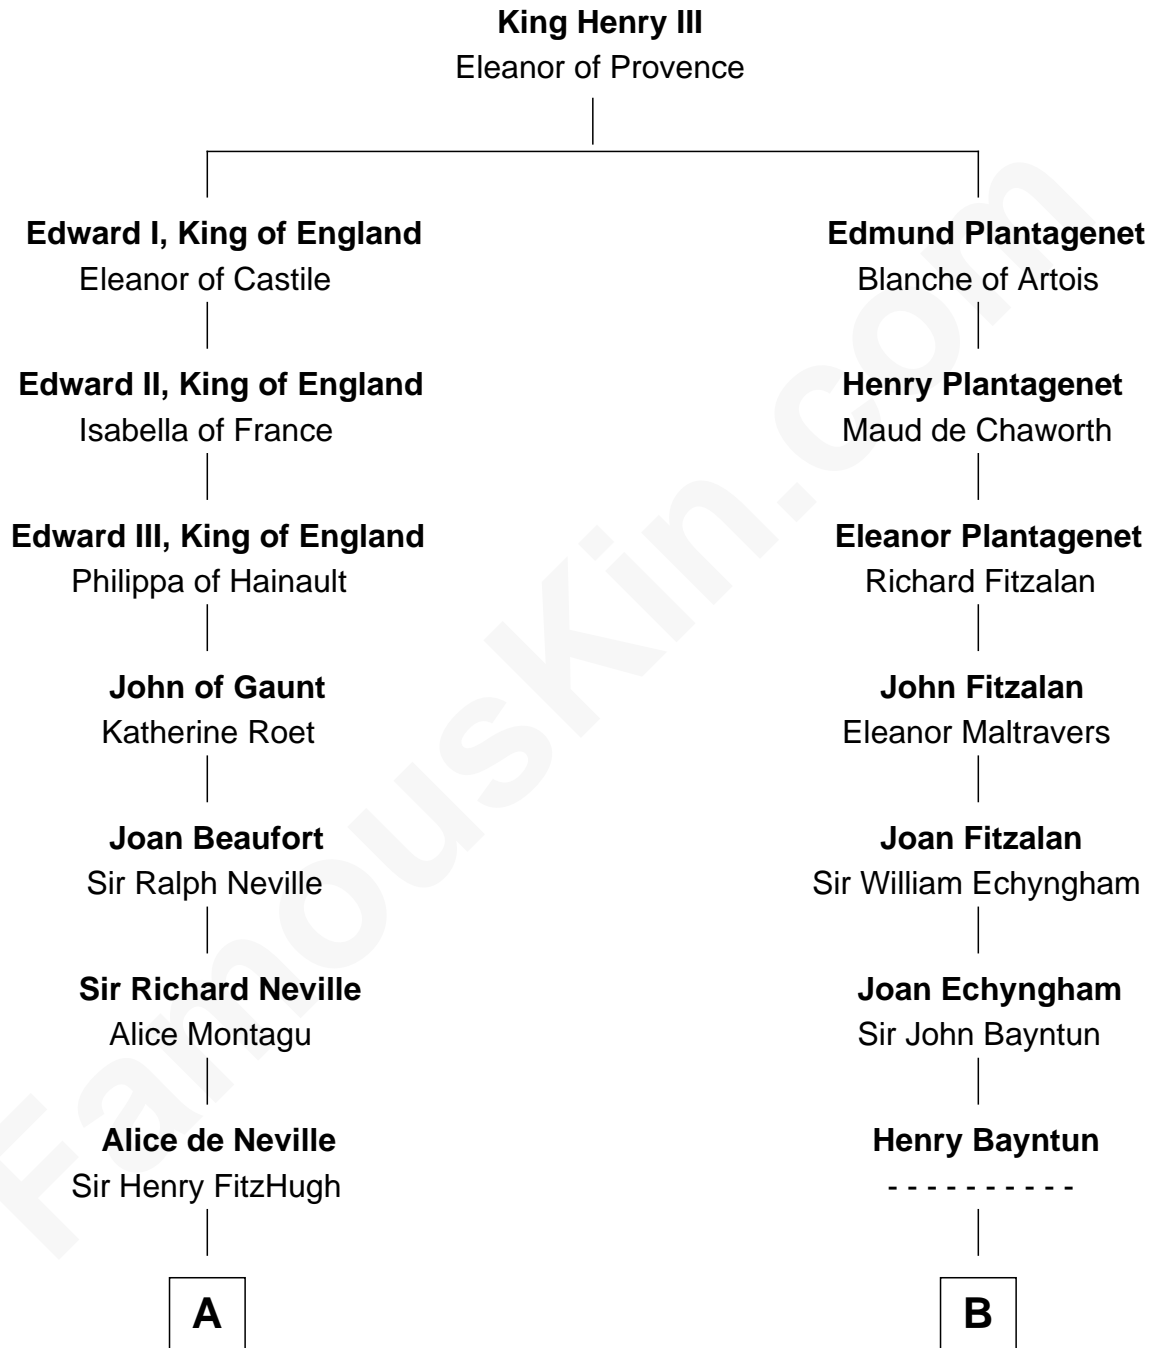

FamousKin.com Relationship Chart of

Catherine Parr

6th Wife of King Henry VIII

9th cousin 12 times removed of

Pete Seeger

American Folk Singer

C

Thomas Simmons
Sarah Homans Thwing

Elsie Thwing Simmons
Albert Adams

Elsie Simmons Adams
Charles Louis Seeger

Charles Louis Seeger
Constance de Clyver Edson

Pete Seeger
American Folk Singer

FamousKin.com