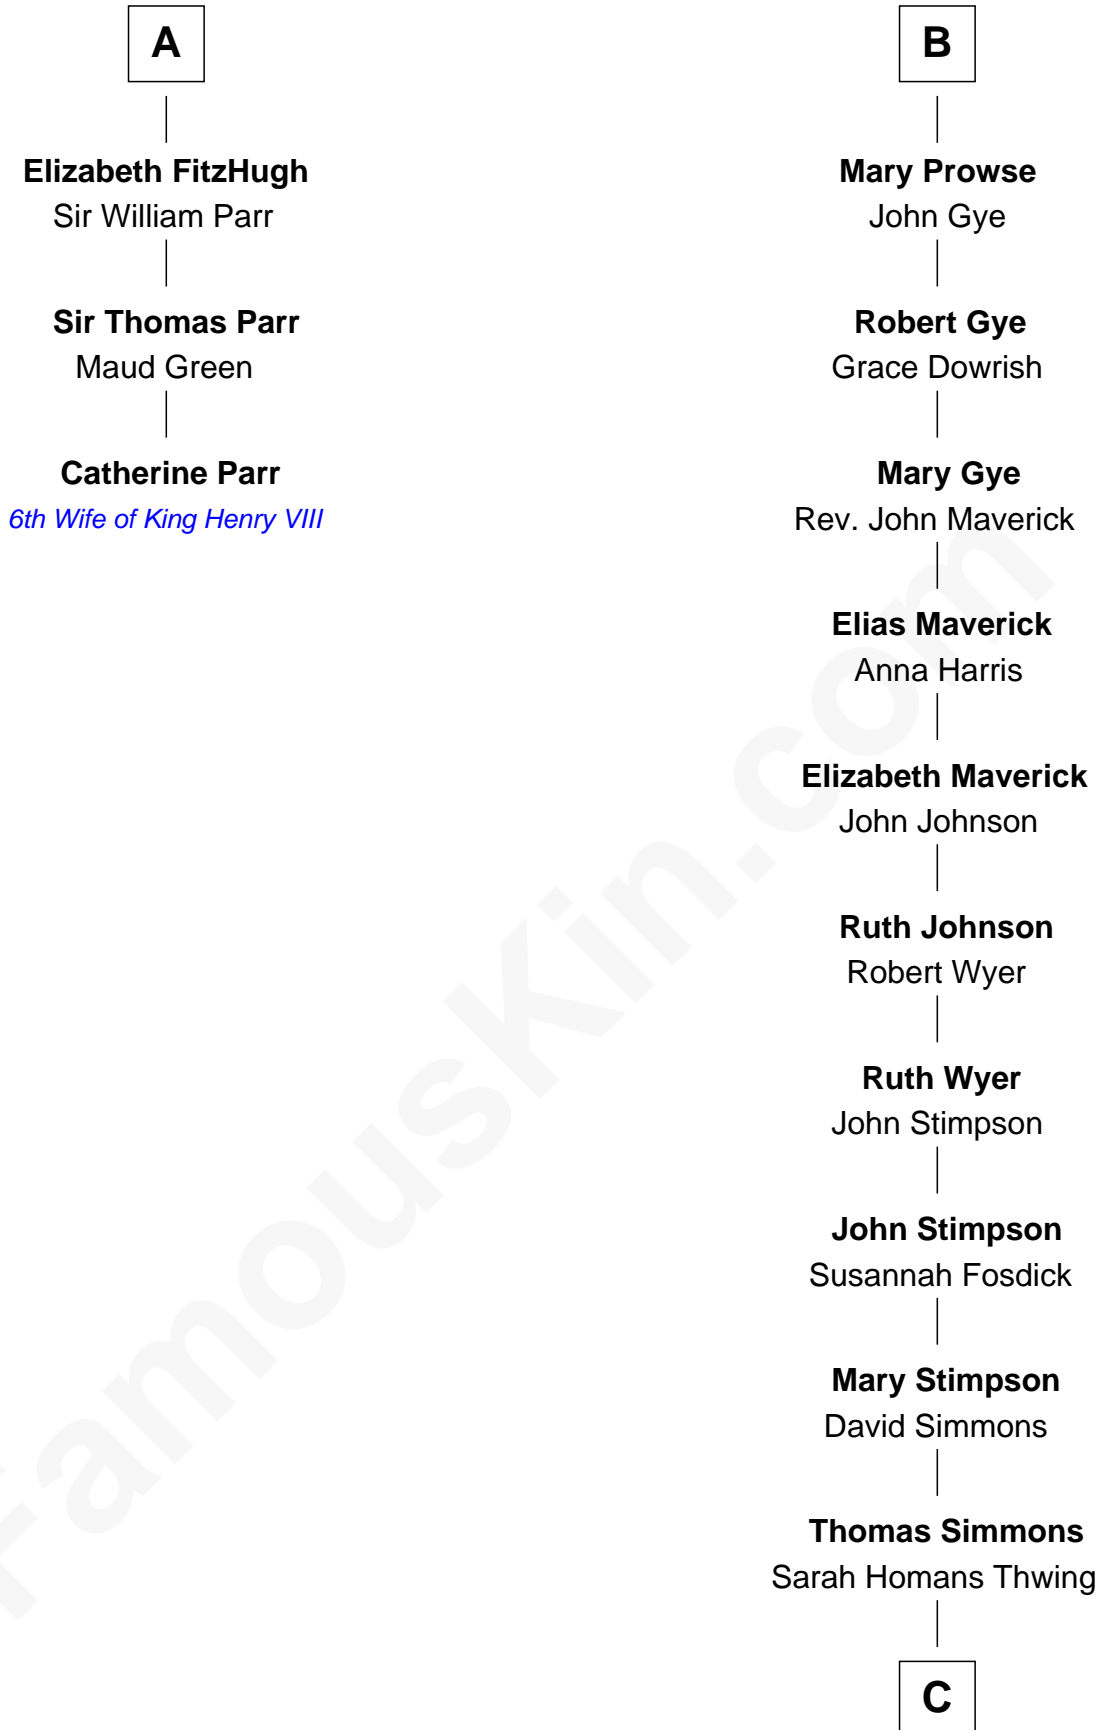

FamousKin.com Relationship Chart of

Catherine Parr

6th Wife of King Henry VIII

9th cousin 11 times removed of

Pete Seeger

American Folk Singer

C

—
Elsie Thwing Simmons

Albert Adams

—
Elsie Simmons Adams

Charles Louis Seeger

—
Charles Louis Seeger

Constance de Clyver Edson

—
Pete Seeger

American Folk Singer

FamousKin.com