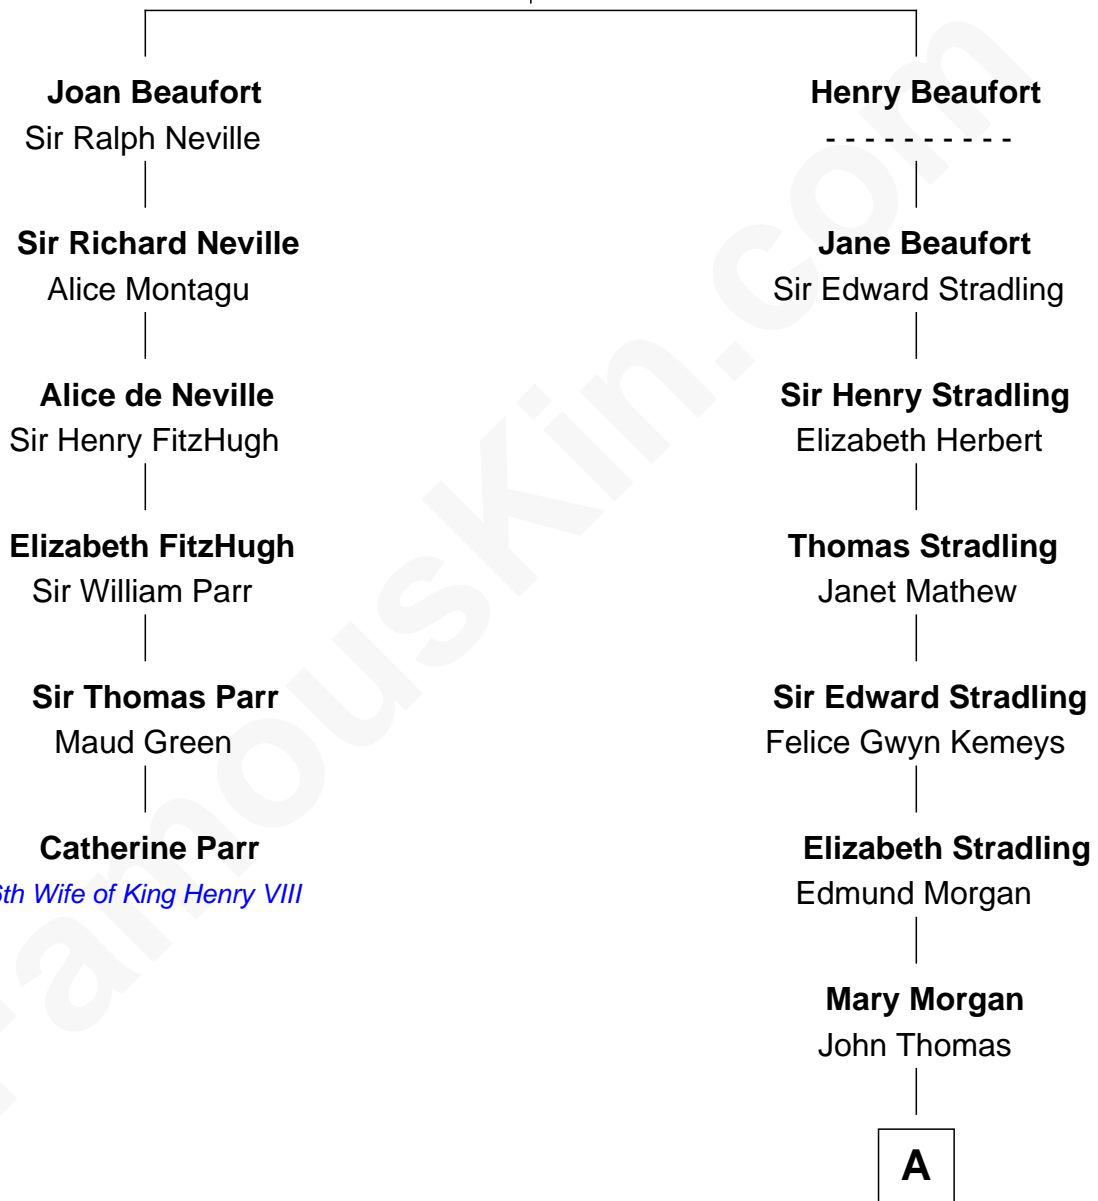

# FamousKin.com Relationship Chart of

**Catherine Parr**

*6th Wife of King Henry VIII*

5th cousin 15 times removed of

**Sally Ride**

*1st American Woman in Space*

**John of Gaunt**  
Katherine Roet

**A**

**William Thomas**

Joan Lewis

**Thomas Thomas**

Dorothy Carew

**Elizabeth Thomas**

William Aubrey

**Barbara Aubrey**

John Bevan

**Elizabeth Bevan**

Joseph Richardson

**Samuel Richardson**

Ann - - - - -

**Joseph Richardson**

Mary Dugan

**David William Richardson**

Anna Cubberley