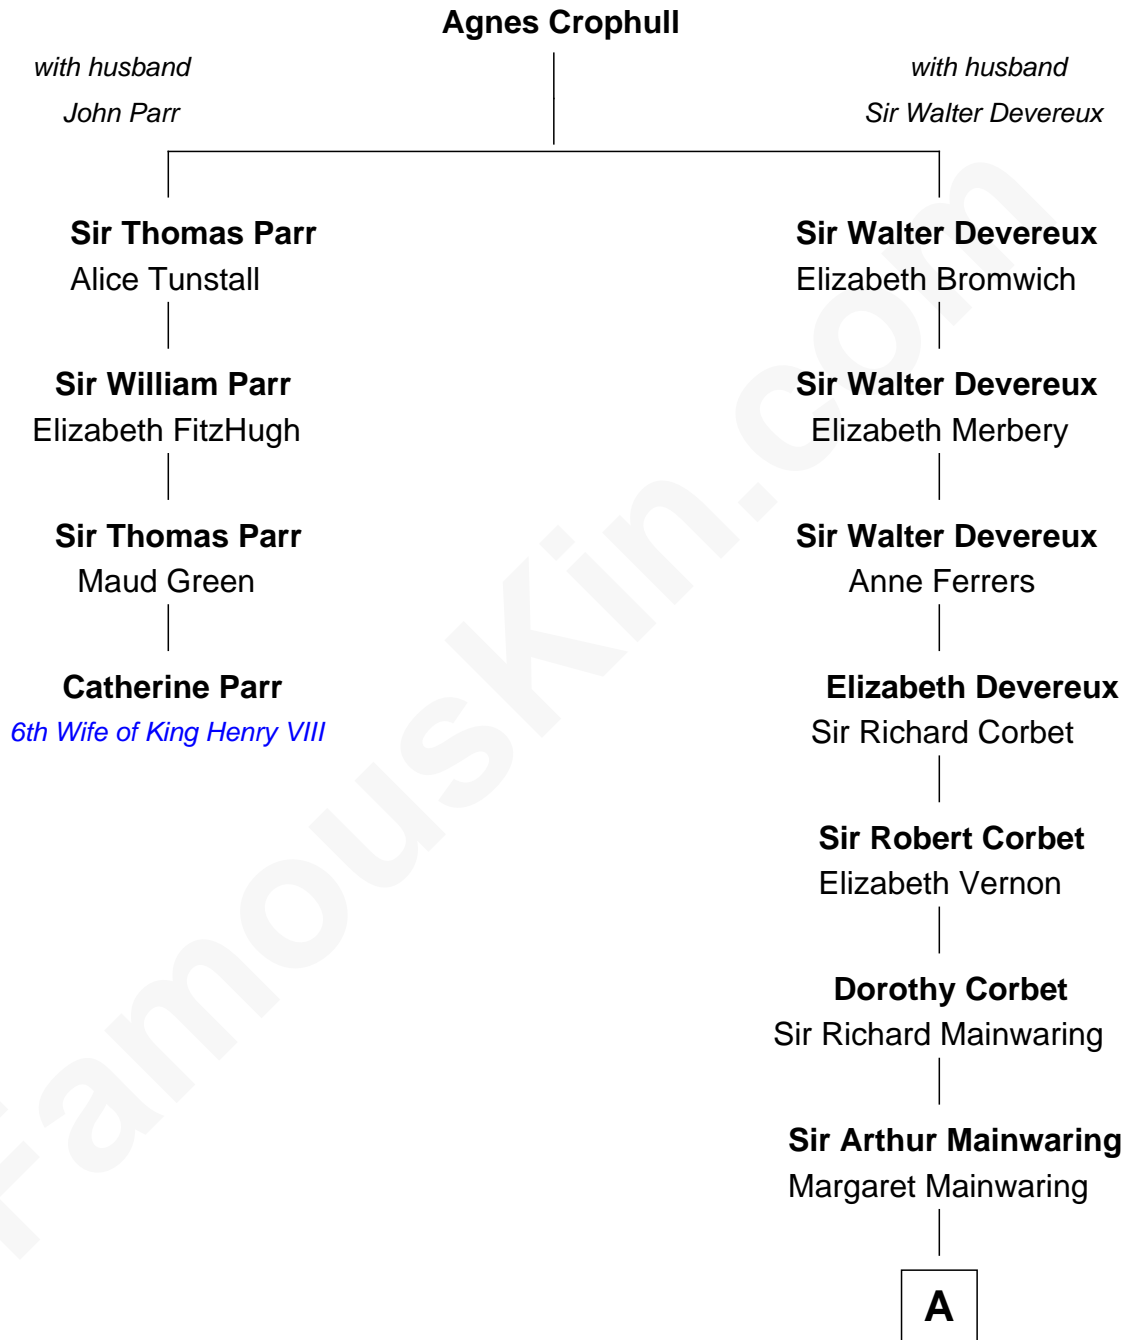

FamousKin.com Relationship Chart of

Catherine Parr

6th Wife of King Henry VIII

3rd cousin 17 times removed of

Adlai Stevenson III

U.S. Senator from Illinois

A

Mary Mainwaring

Richard Cotton

Frances Cotton

George Abell

Robert Abell

Joanna -----

Joshua Abell

Bethiah Gager

Lydia Abell