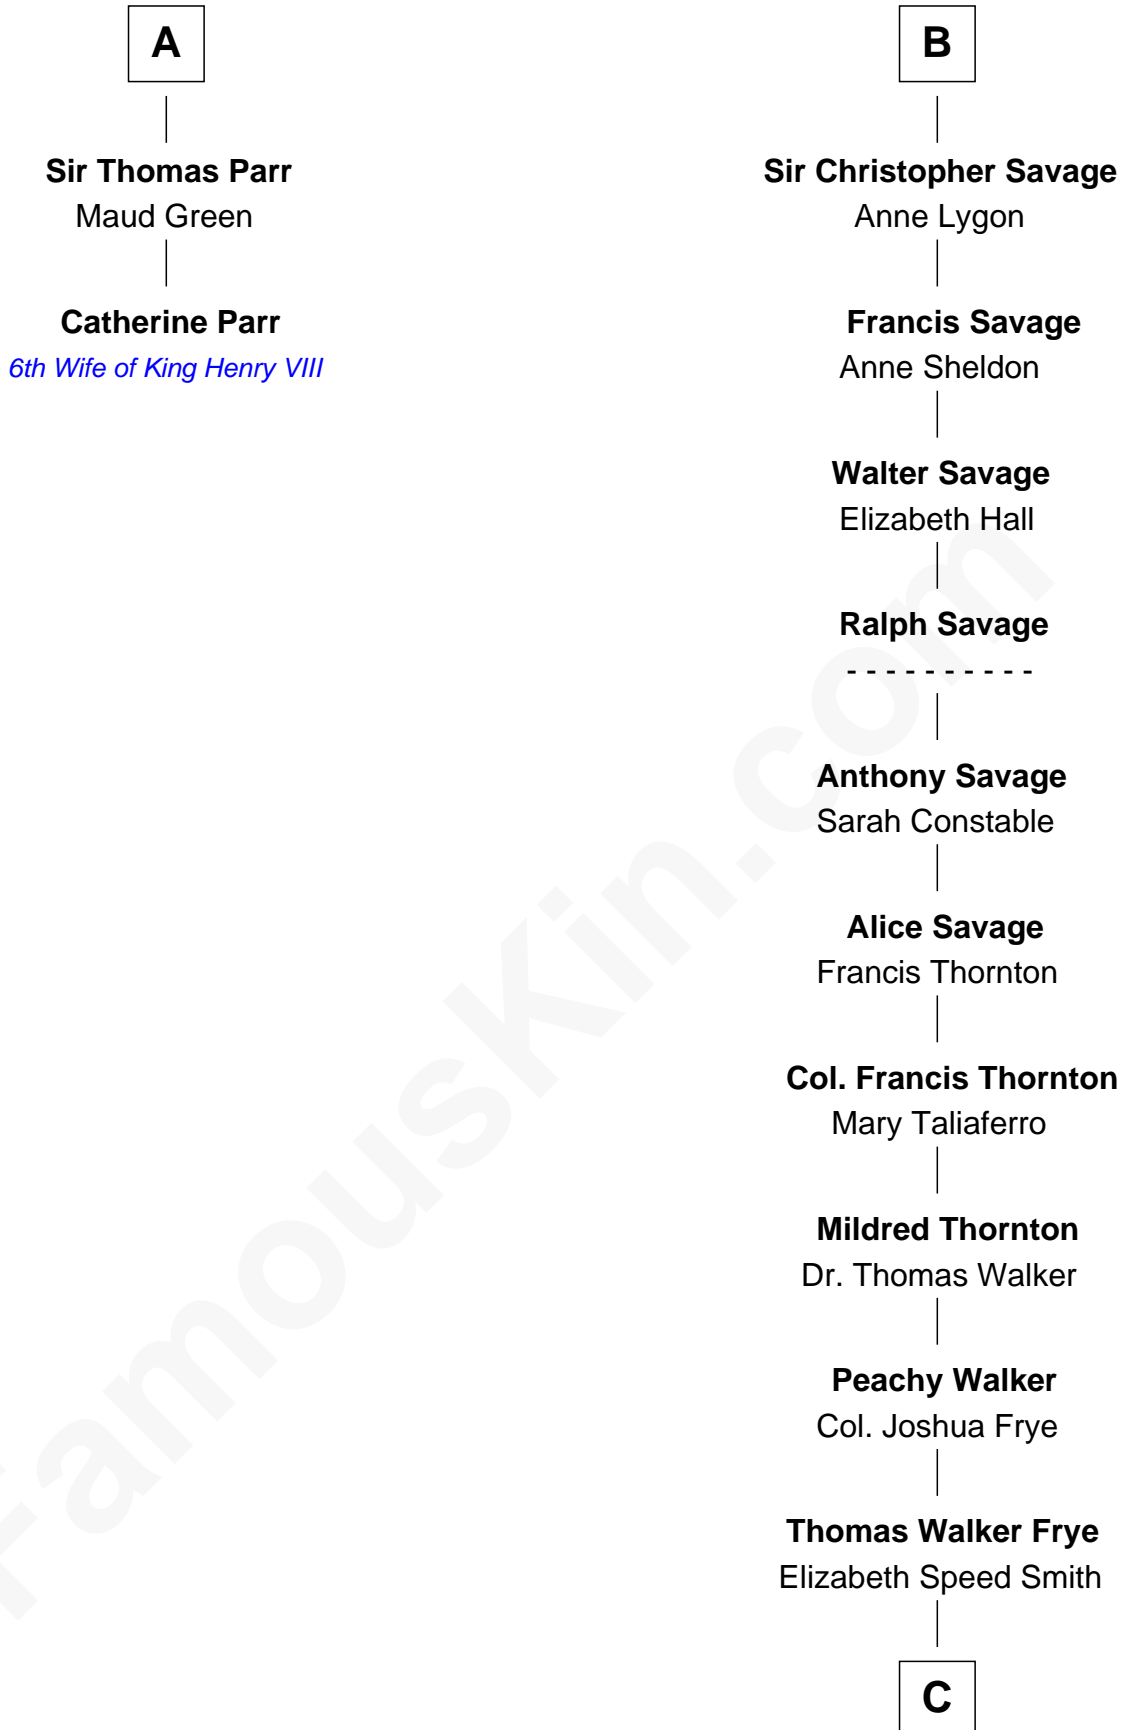

# FamousKin.com Relationship Chart of

**Catherine Parr**

*6th Wife of King Henry VIII*

8th cousin 13 times removed of

**Adlai Stevenson III**

*U.S. Senator from Illinois*

**C**

**Mary Peachy Frye**  
Rev. Lewis Warner Green

**Letitia Green**  
Adlai Ewing Stevenson

**Lewis Green Stevenson**  
Helen Louise Davis

**Adlai Ewing Stevenson**  
Ellen Borden

**Adlai Stevenson III**  
*U.S. Senator from Illinois*

FamousKin.com