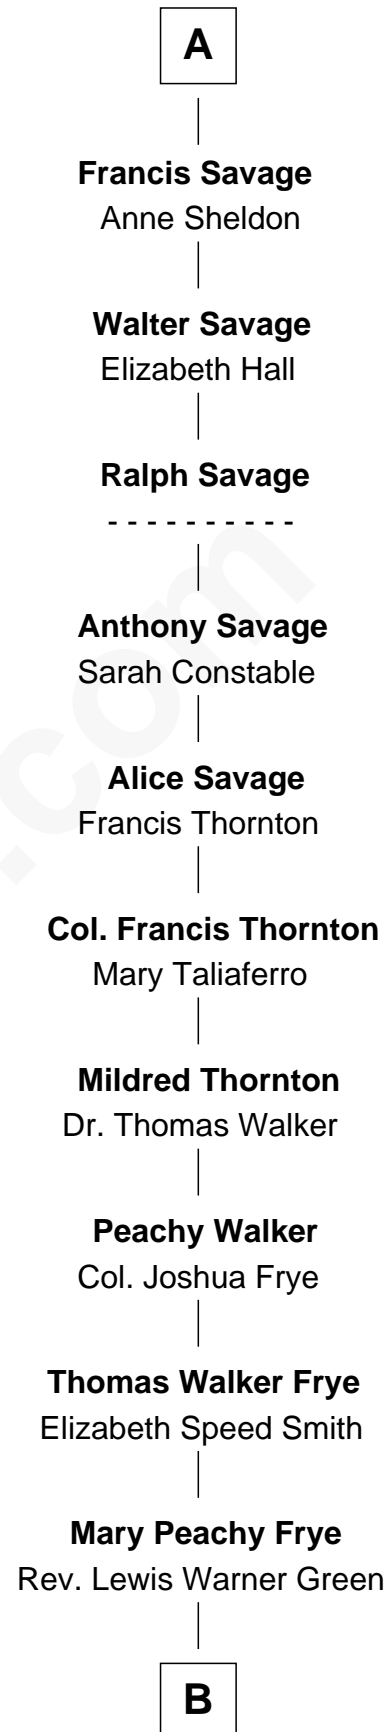

# FamousKin.com Relationship Chart of

**Catherine Parr**

*6th Wife of King Henry VIII*

7th cousin 13 times removed of

**Adlai Stevenson III**

*U.S. Senator from Illinois*

**Humphrey de Bohun**

Elizabeth Plantagenet

**Eleanor de Bohun**

Sir James le Boteler

**Pernel le Boteler**

Sir Gilbert Talbot

**Sir Richard Talbot**

Ankaret le Strange

**Mary Talbot**

Sir Thomas Greene

**Sir William de Bohun**

Elizabeth de Badlesmere

**Elizabeth de Bohun**

Sir Richard Fitzalan

**Elizabeth Fitzalan**

Sir Robert Goushill

**Joan Goushill**

Sir Thomas Stanley

**Katherine Stanley**

Sir John Savage

**Sir Christopher Savage**

Anne Stanley

**Sir Christopher Savage**

Anne Lygon

**A**

**B**