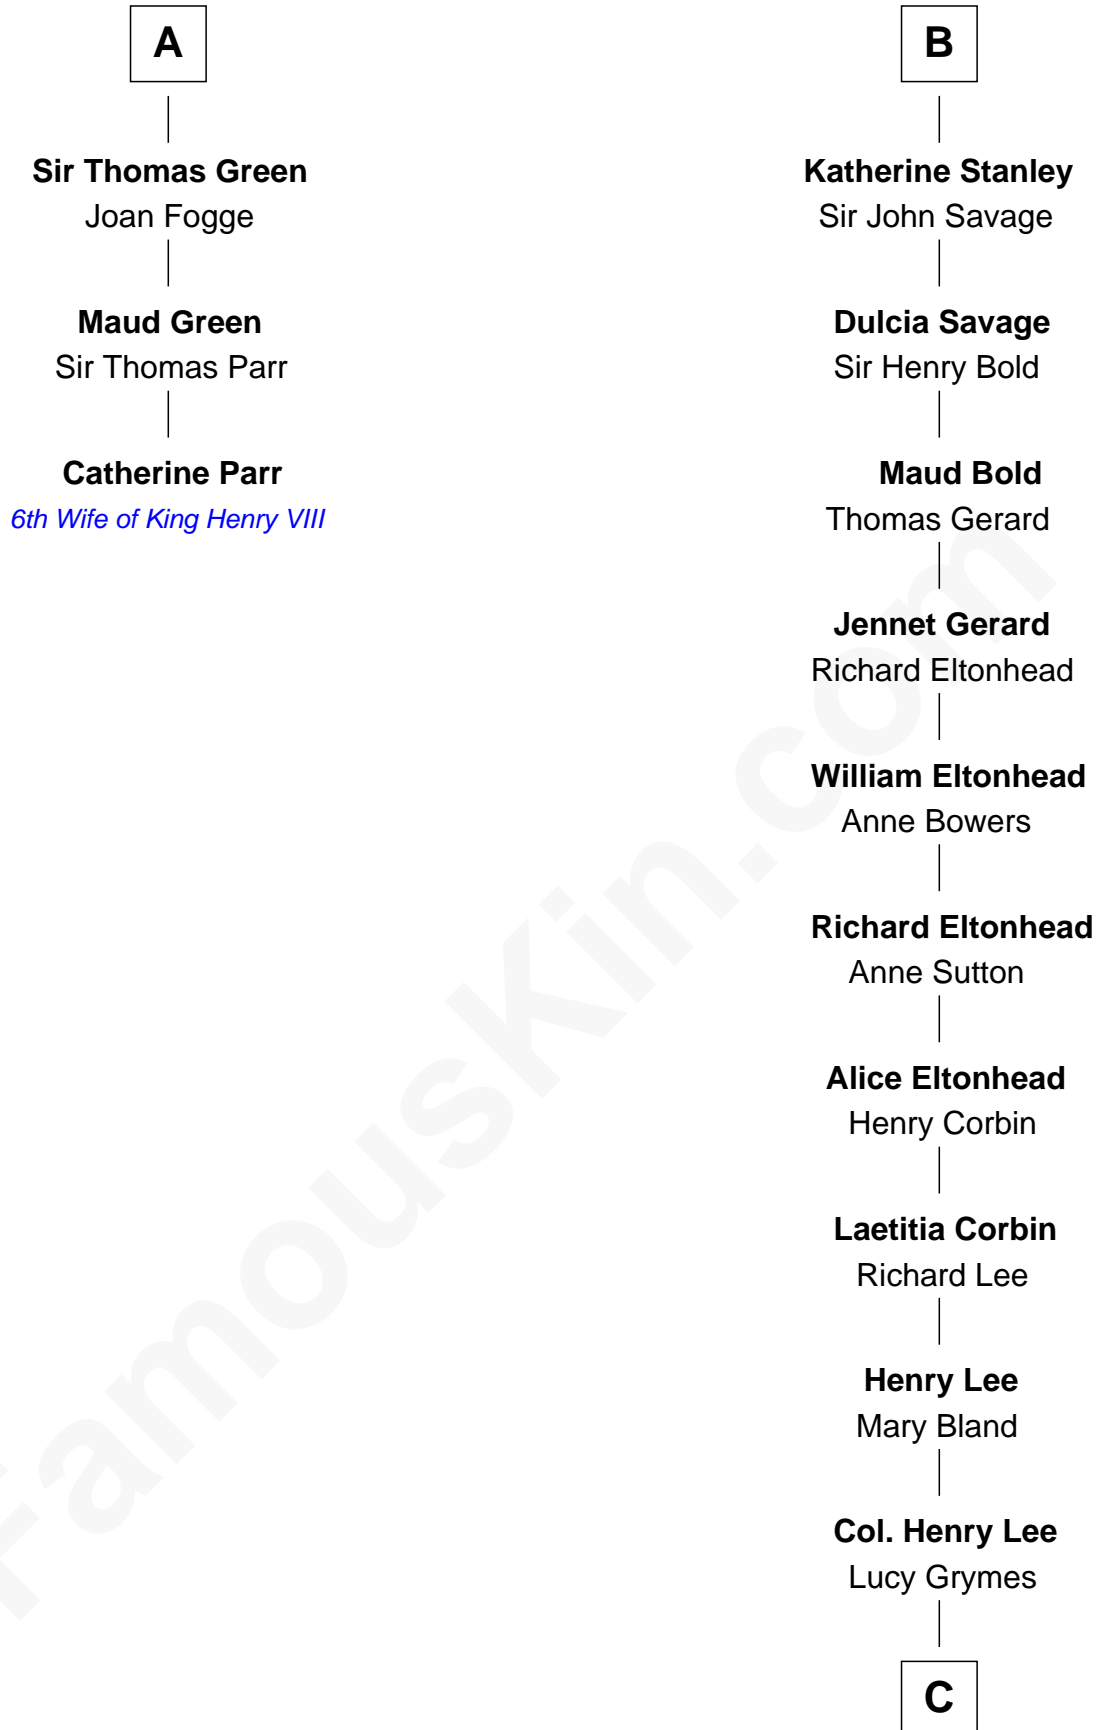

FamousKin.com Relationship Chart of

Catherine Parr

6th Wife of King Henry VIII

9th cousin 9 times removed of

General Robert E. Lee

Confederate Army - U.S. Civil War

Sir John FitzGeoffrey

Isabel le Bigod