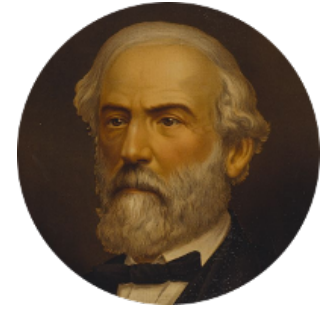

# FamousKin.com Relationship Chart of

**Catherine Parr**

*6th Wife of King Henry VIII*

7th cousin 8 times removed of

**General Robert E. Lee**

*Confederate Army - U.S. Civil War*

**Humphrey de Bohun**  
Elizabeth Plantagenet

**Eleanor de Bohun**  
Sir James le Boteler

**Pernel le Boteler**  
Sir Gilbert Talbot

**Sir Richard Talbot**  
Ankaret le Strange

**Mary Talbot**  
Sir Thomas Greene

**Sir Thomas Greene**  
Marine Bellers