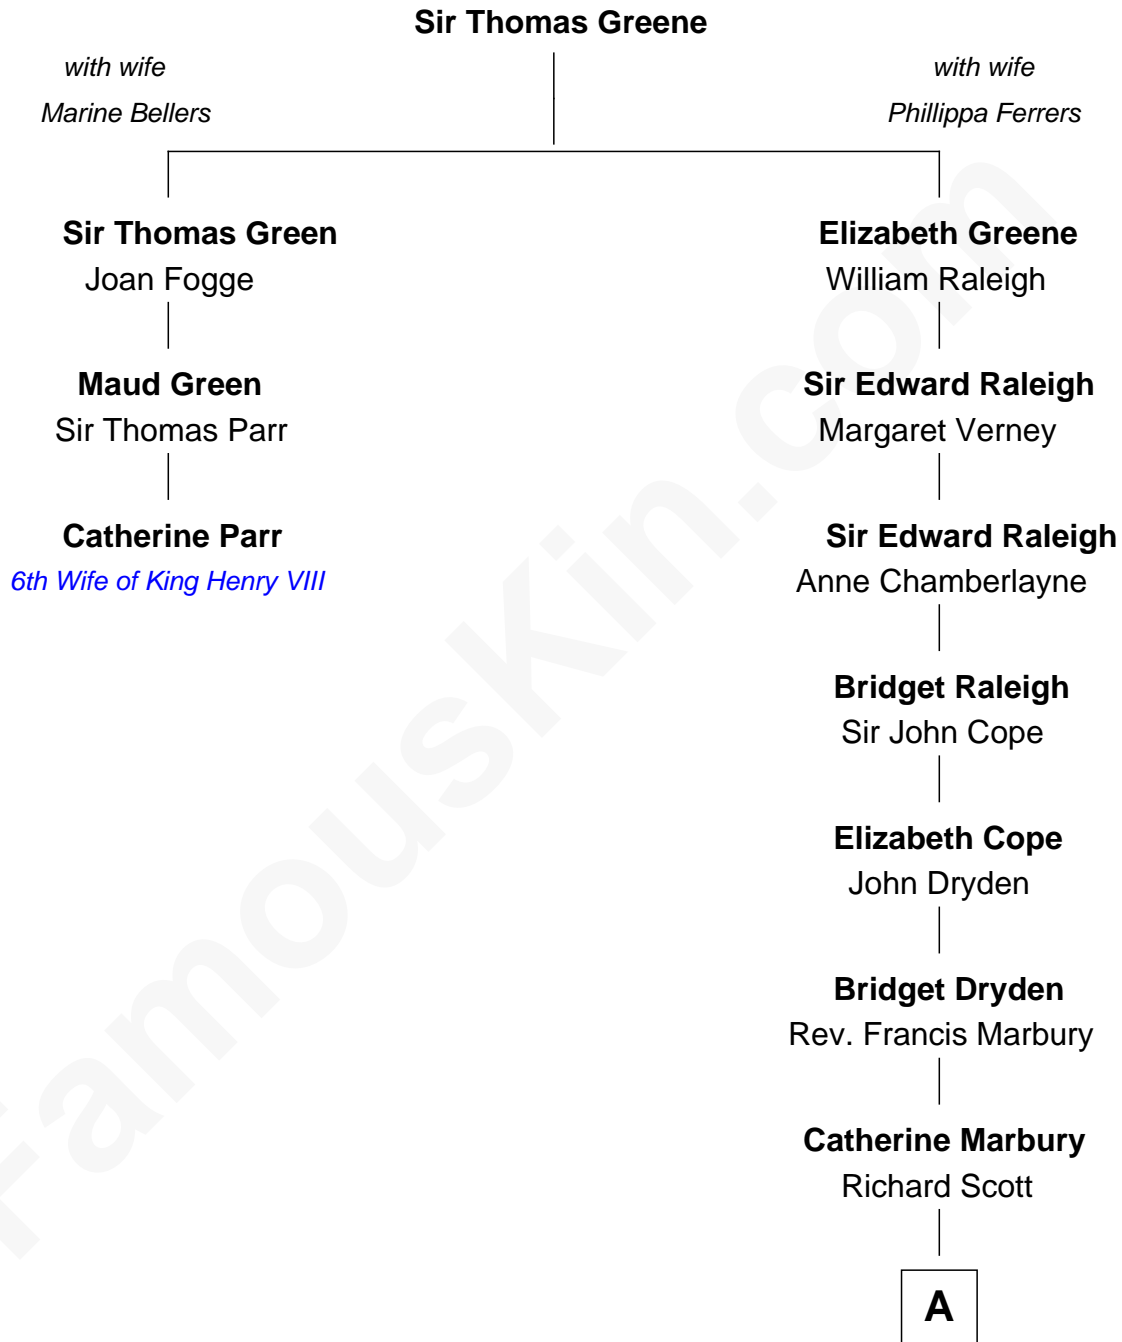

FamousKin.com Relationship Chart of

Catherine Parr

6th Wife of King Henry VIII

2nd cousin 14 times removed of

Amelia Earhart

Aviation Pioneer

A

John Scott