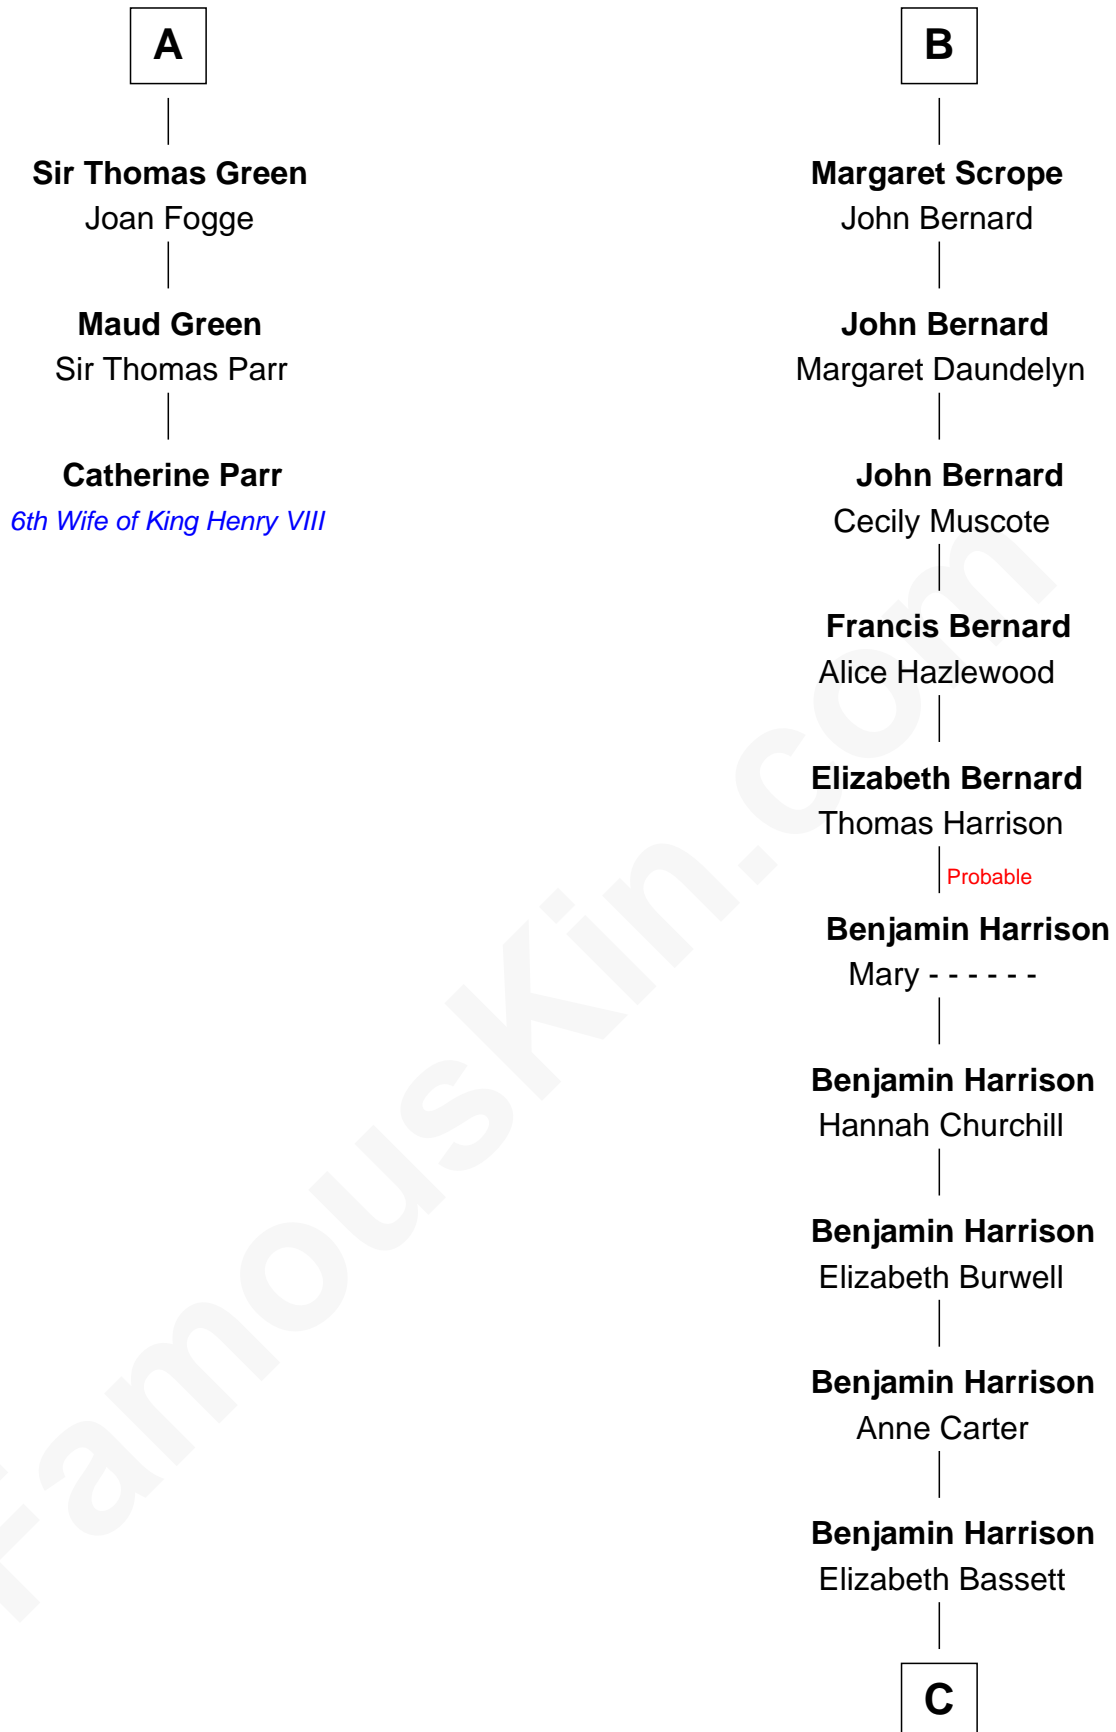

FamousKin.com Relationship Chart of

Catherine Parr

6th Wife of King Henry VIII

9th cousin 10 times removed of

Benjamin Harrison

23rd U.S. President

Sir John FitzGeoffrey

Isabel le Bigod

C

Gen. William Henry Harrison

Anna Tuthill Symmes

John Scott Harrison

Elizabeth Ramsey Irwin

Benjamin Harrison

23rd U.S. President

FamousKin.com