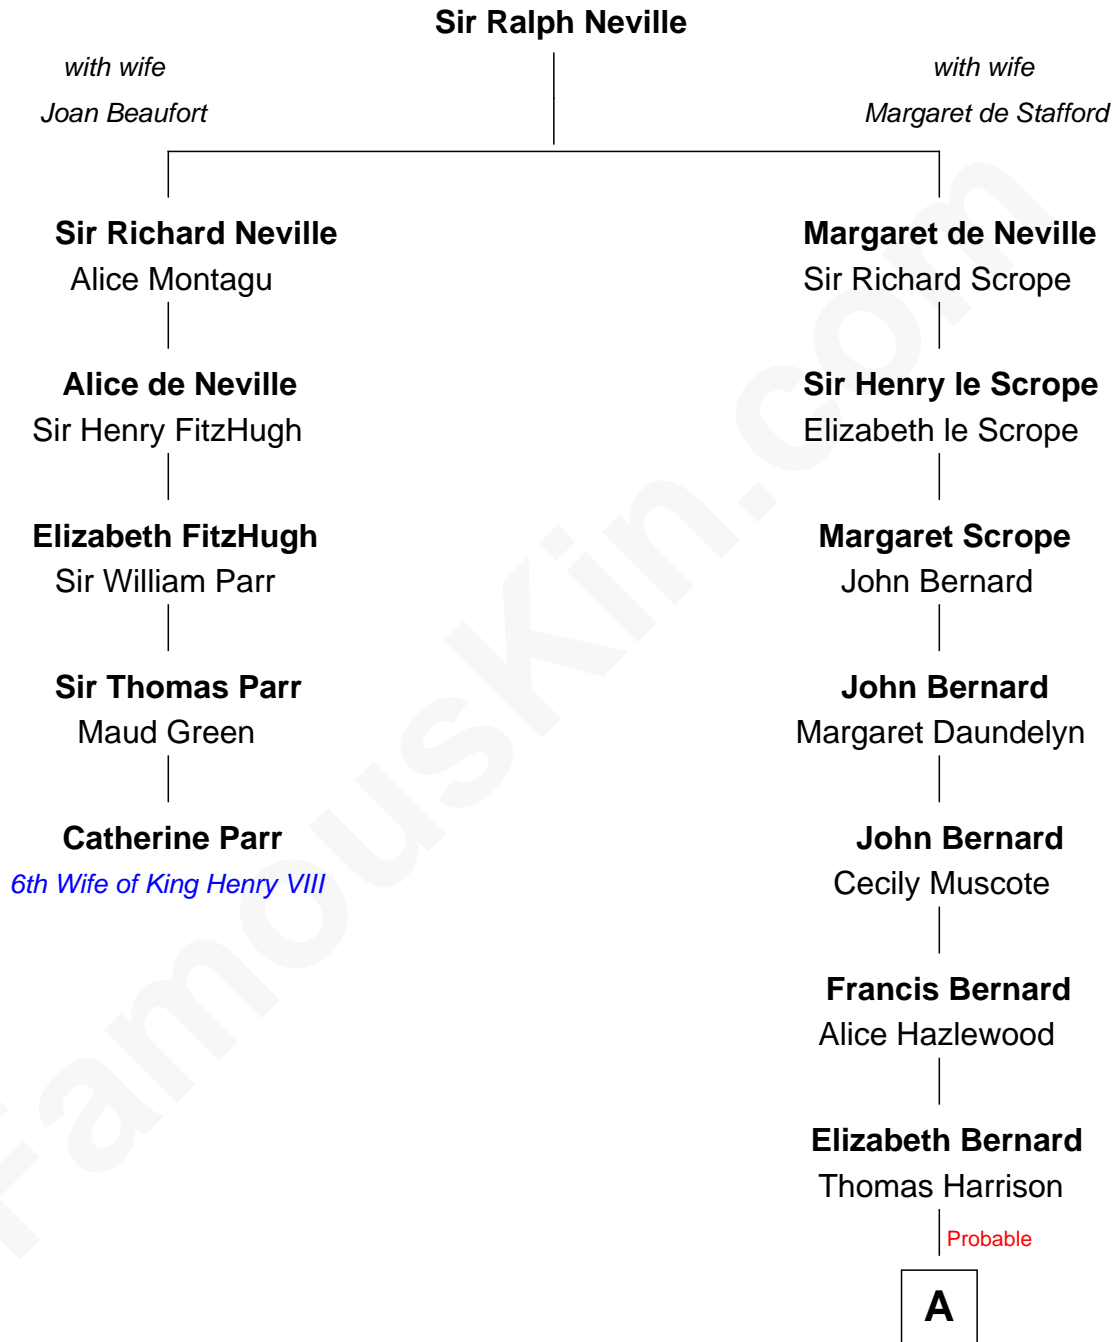

FamousKin.com Relationship Chart of

Catherine Parr

6th Wife of King Henry VIII

4th cousin 10 times removed of

Benjamin Harrison

23rd U.S. President

A

Benjamin Harrison

Mary - - - - -

Benjamin Harrison

Hannah Churchill

Benjamin Harrison

Elizabeth Burwell

Benjamin Harrison

Anne Carter

Benjamin Harrison