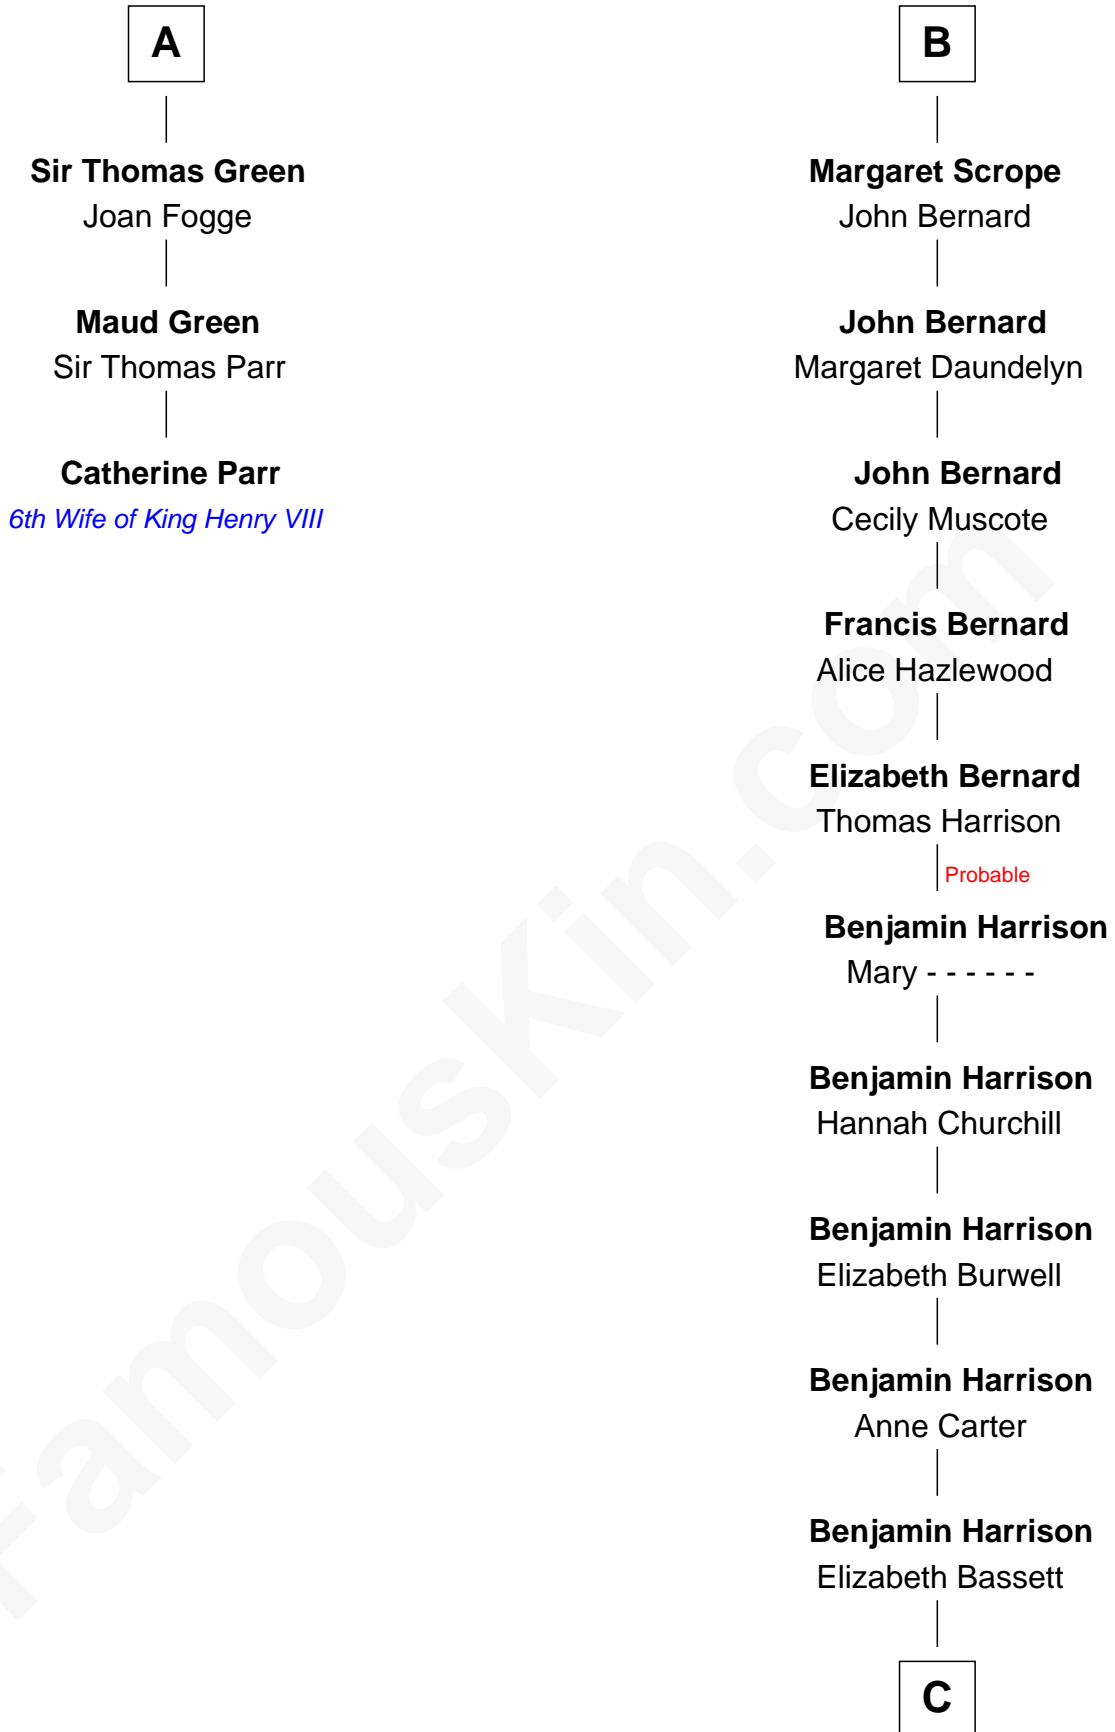

# FamousKin.com Relationship Chart of

**Catherine Parr**

*6th Wife of King Henry VIII*

9th cousin 10 times removed of

**Benjamin Harrison**

*23rd U.S. President*

C

Gen. William Henry Harrison

Anna Tuthill Symmes

John Scott Harrison

Elizabeth Ramsey Irwin

Benjamin Harrison

*23rd U.S. President*

FamousKin.com