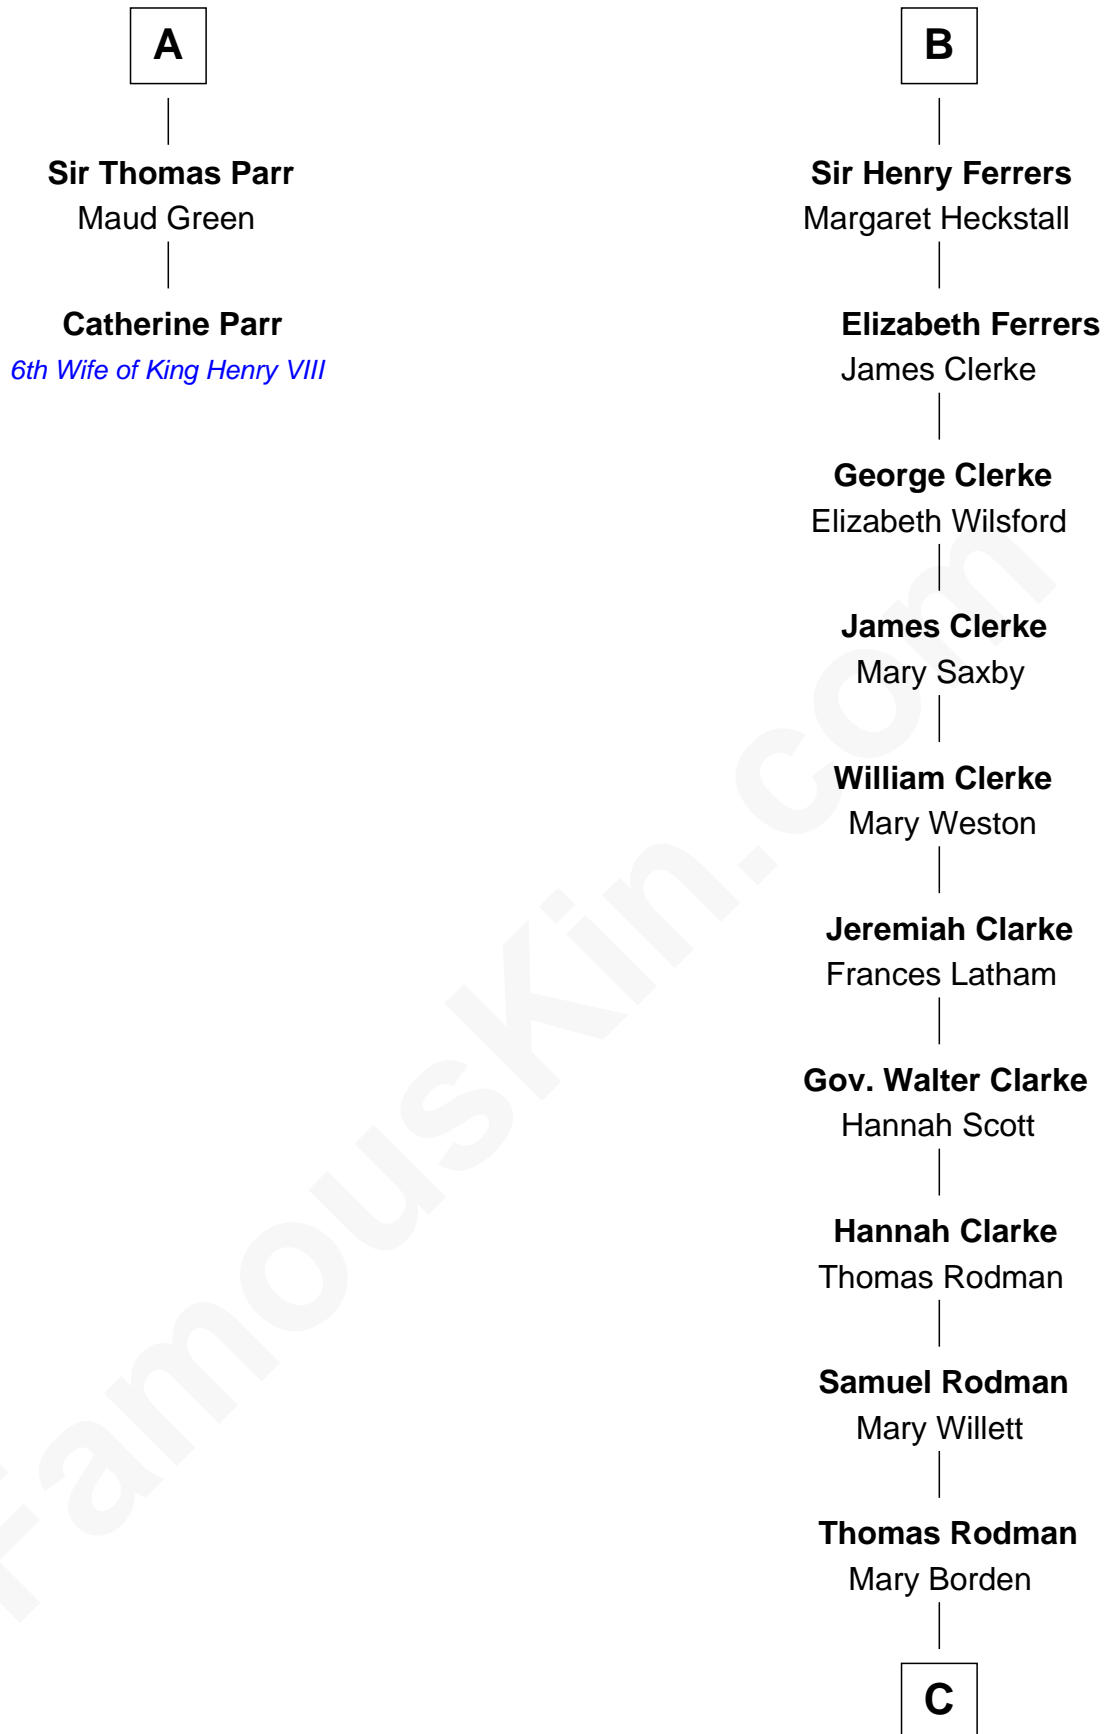

## Relationship Chart of

**Catherine Parr**

*6th Wife of King Henry VIII*

8th cousin 11 times removed of

**Joseph Wharton**

*Founder of the Wharton School of Business*

C

**Hannah Rodman**  
Samuel Rowland Fisher

**Deborah Fisher**  
William Wharton

**Joseph Wharton**  
*Founder, Wharton School of Business*

FamousKin.com