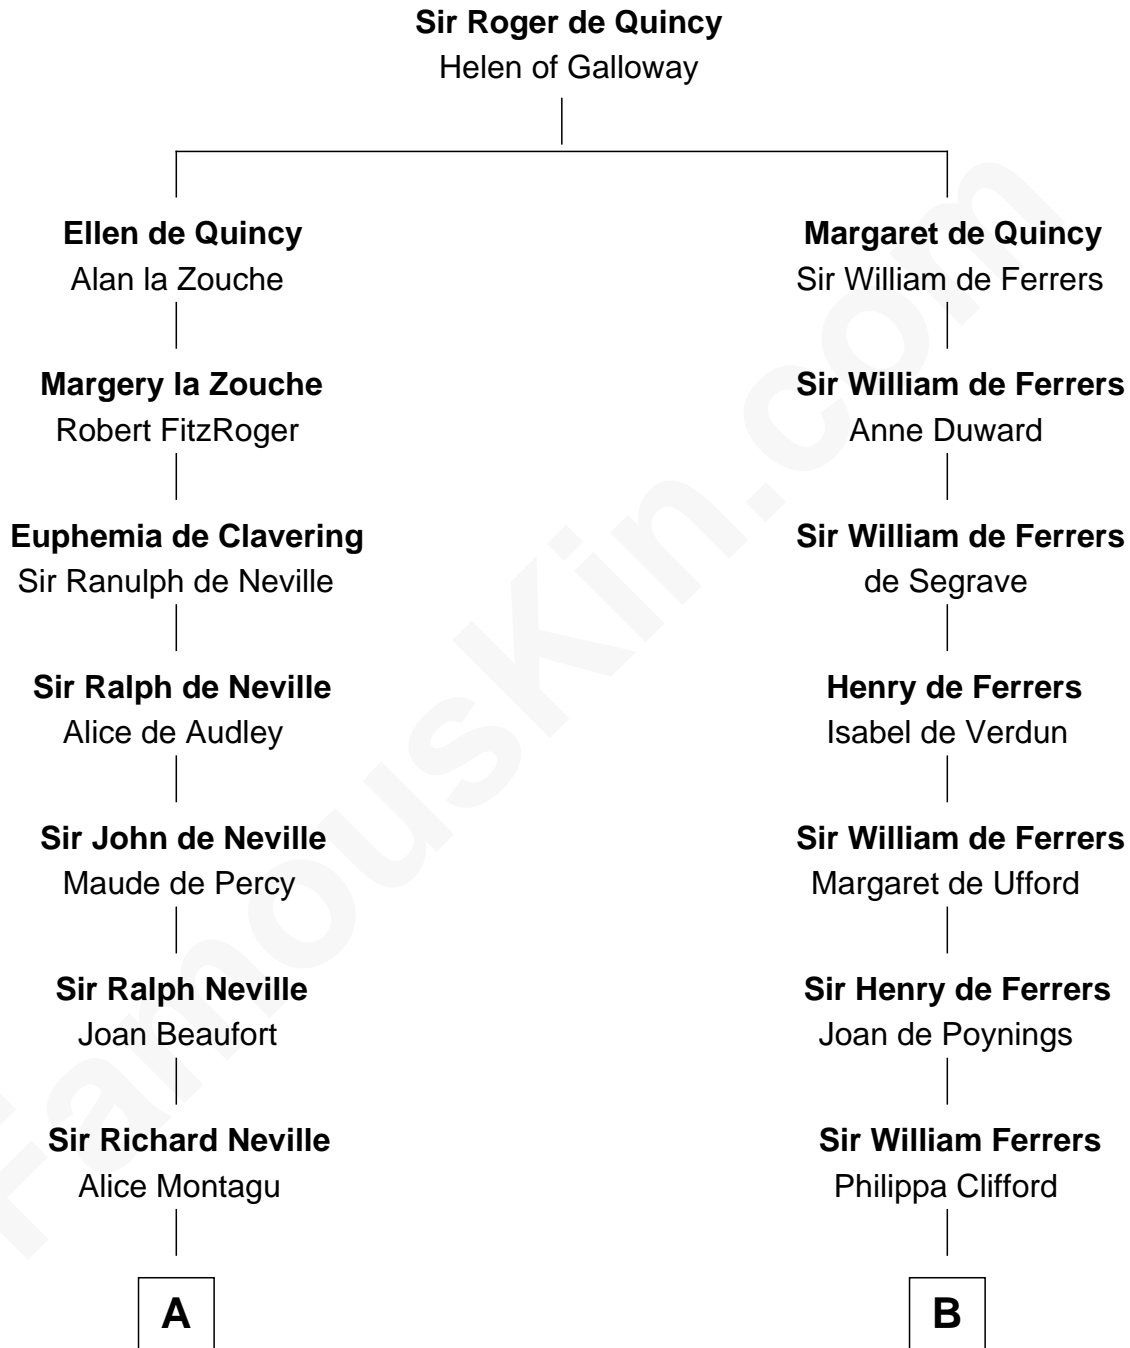

# FamousKin.com Relationship Chart of

**Catherine Parr**

*6th Wife of King Henry VIII*

10th cousin 10 times removed of

**Joseph Wharton**

*Founder of the Wharton School of Business*

**C**

—  
**Thomas Rodman**

Mary Borden  
—

**Hannah Rodman**

Samuel Rowland Fisher  
—

**Deborah Fisher**

William Wharton  
—

**Joseph Wharton**

*Founder, Wharton School of Business*