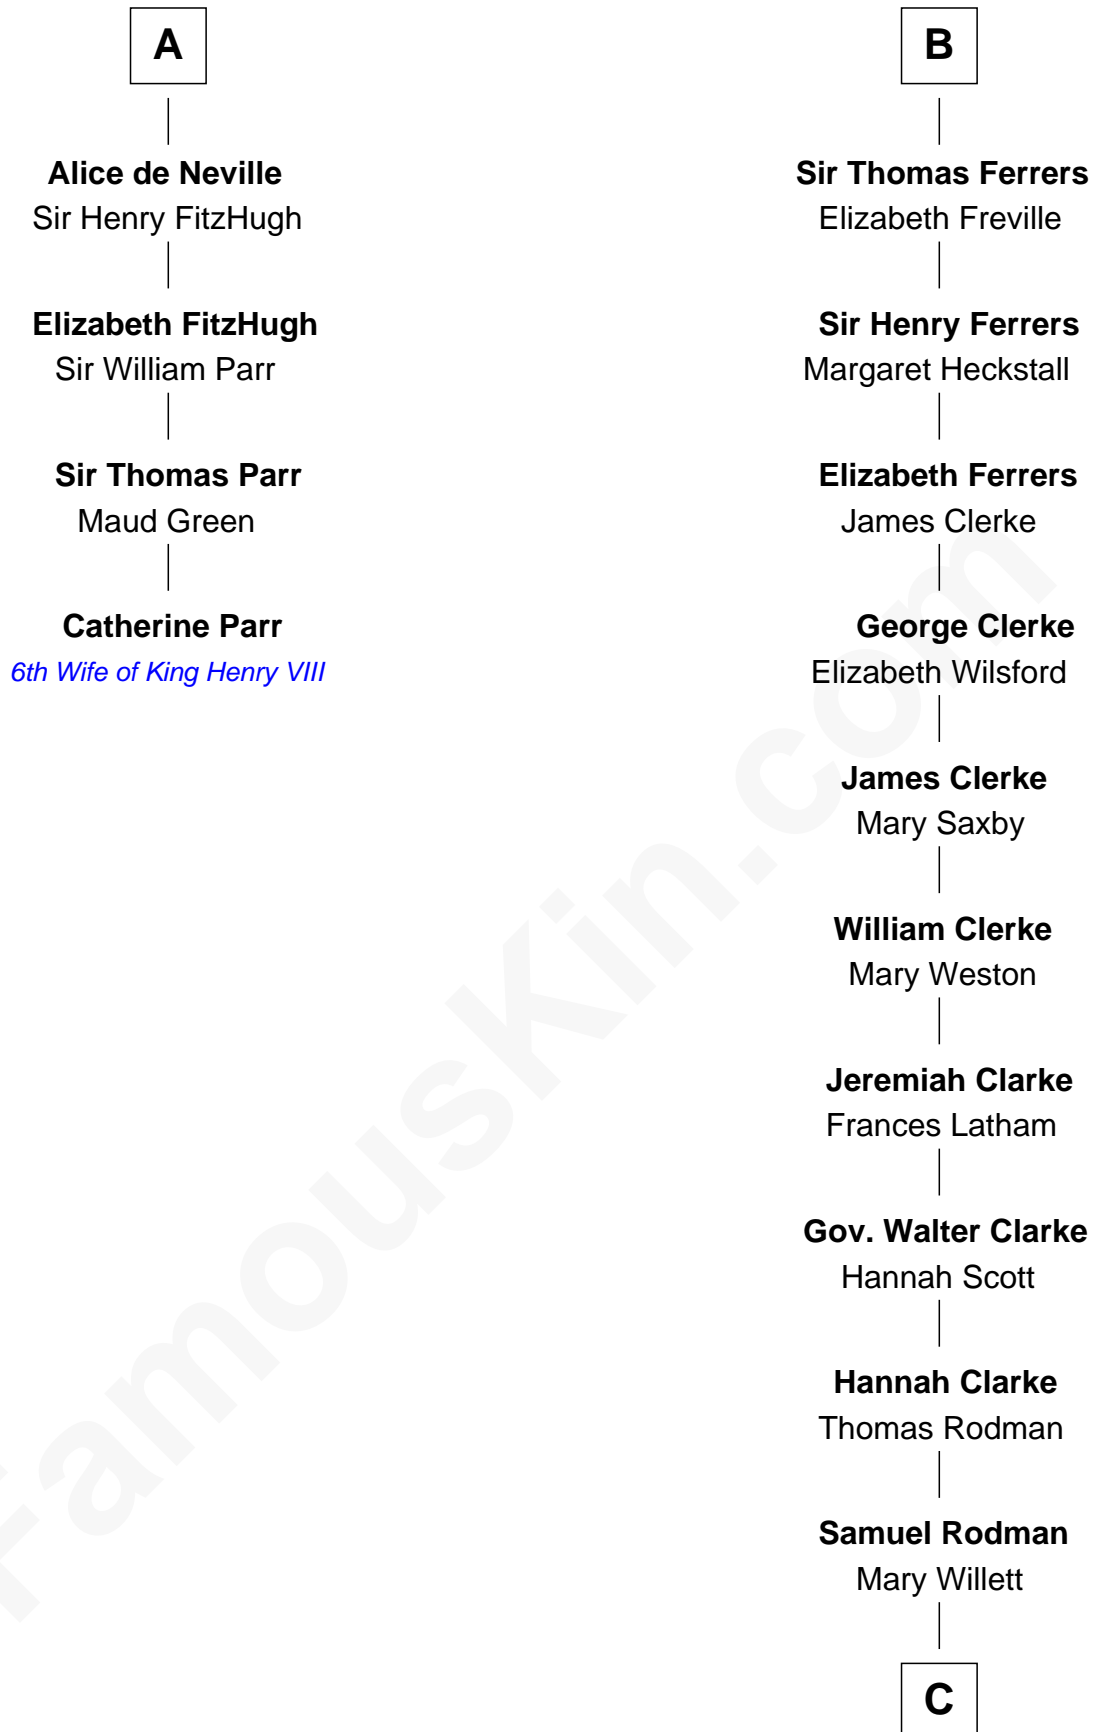

# FamousKin.com Relationship Chart of

**Catherine Parr**

*6th Wife of King Henry VIII*

10th cousin 10 times removed of

**Joseph Wharton**

*Founder of the Wharton School of Business*

**C**

—  
**Thomas Rodman**

Mary Borden  
—

**Hannah Rodman**

Samuel Rowland Fisher  
—

**Deborah Fisher**

William Wharton  
—

**Joseph Wharton**

*Founder, Wharton School of Business*