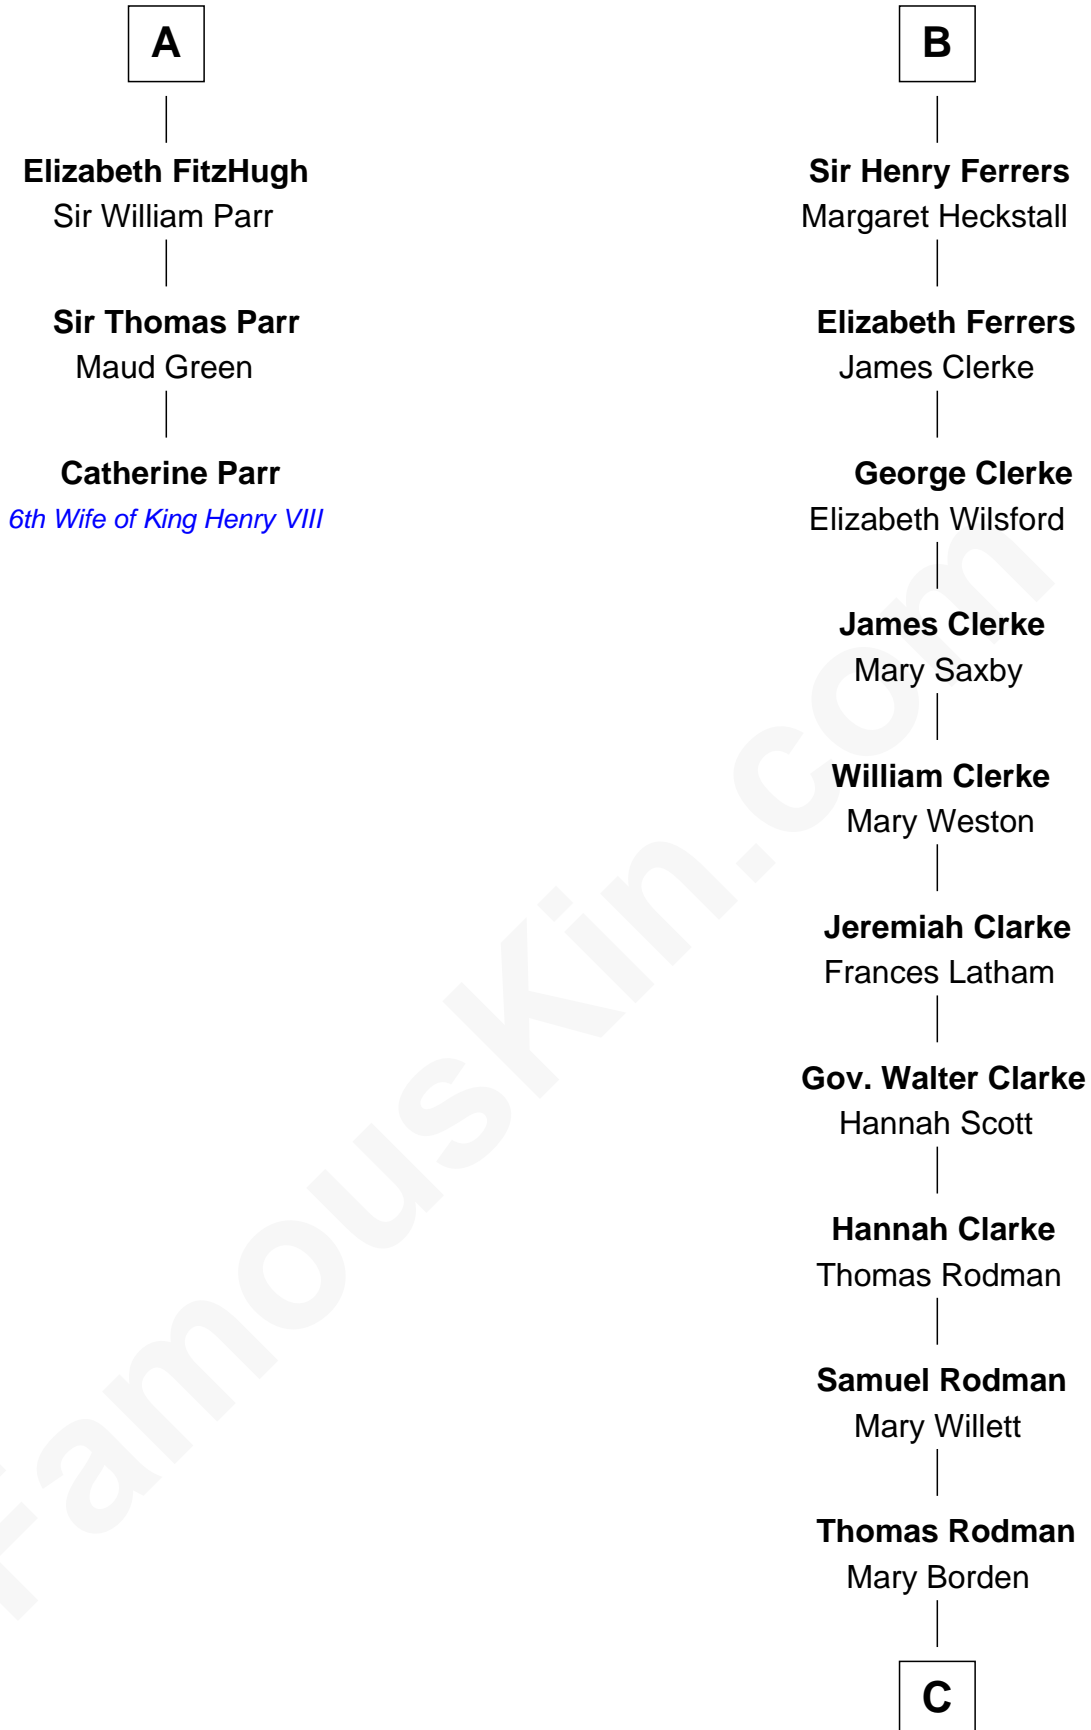

# FamousKin.com Relationship Chart of

**Catherine Parr**

*6th Wife of King Henry VIII*

9th cousin 10 times removed of

**Joseph Wharton**

*Founder of the Wharton School of Business*

C

**Hannah Rodman**  
Samuel Rowland Fisher

**Deborah Fisher**  
William Wharton

**Joseph Wharton**  
*Founder, Wharton School of Business*

FamousKin.com