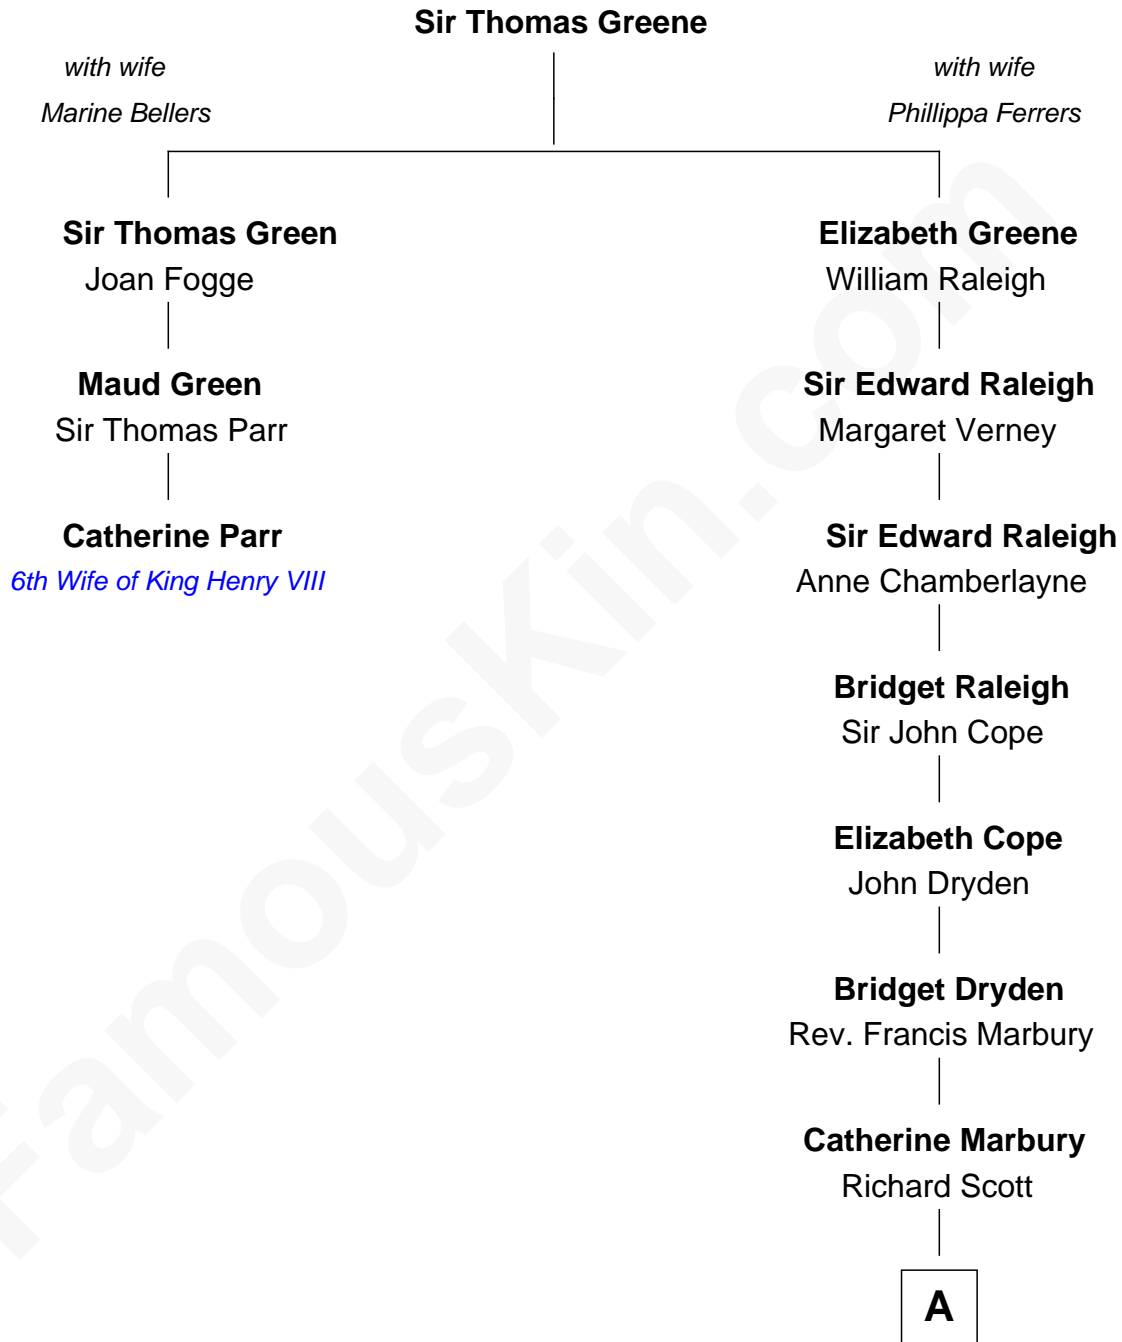

FamousKin.com Relationship Chart of

Catherine Parr

6th Wife of King Henry VIII

2nd cousin 11 times removed of

Joseph Wharton

Founder of the Wharton School of Business

A

Hannah Scott
Gov. Walter Clarke

Hannah Clarke
Thomas Rodman

Samuel Rodman
Mary Willett

Thomas Rodman
Mary Borden

Hannah Rodman
Samuel Rowland Fisher

Deborah Fisher
William Wharton

Joseph Wharton
Founder, Wharton School of Business