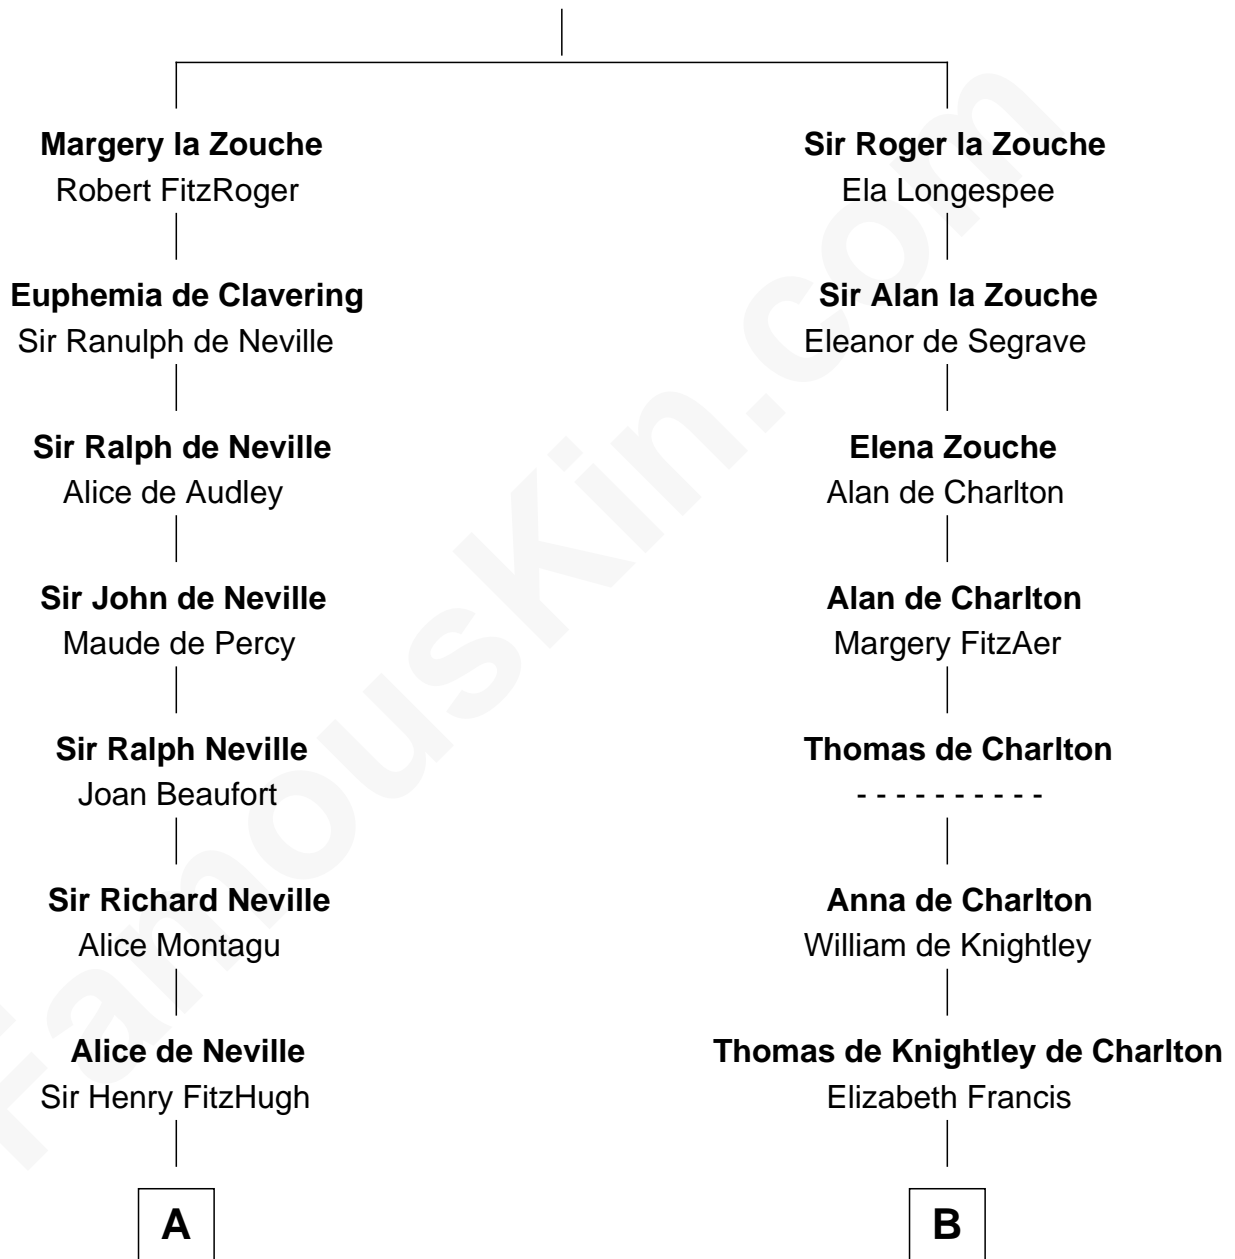

# FamousKin.com Relationship Chart of

**Catherine Parr**

*6th Wife of King Henry VIII*

9th cousin 10 times removed of

**Jay Gould**

*American Railroad "Robber Baron"*

**Alan la Zouche**

Ellen de Quincy

**C**

—  
**Anna Osborn**  
Abraham Gould

—  
**John Burr Gould**  
Mary More

—  
**Jay Gould**  
*"Robber Baron"*

FamousKin.com