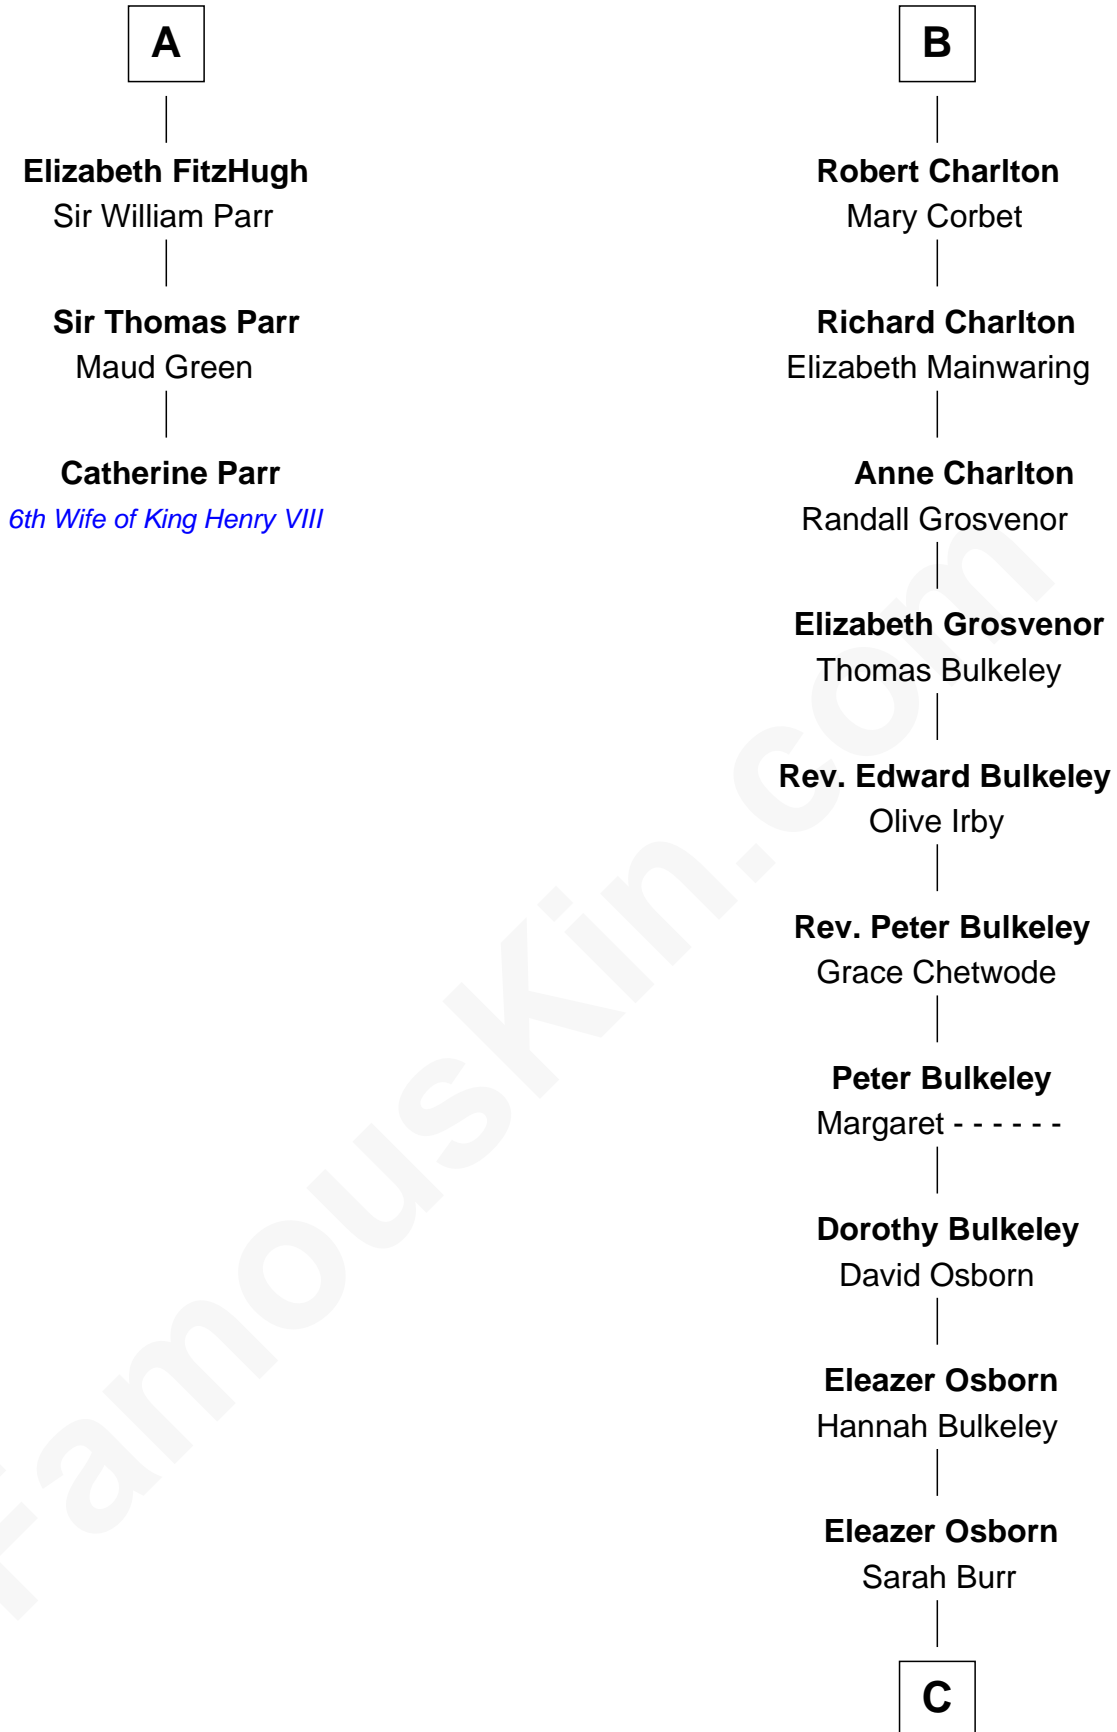

# FamousKin.com Relationship Chart of

**Catherine Parr**

*6th Wife of King Henry VIII*

9th cousin 10 times removed of

**Jay Gould**

*American Railroad "Robber Baron"*

**Alan la Zouche**

Ellen de Quincy

**C**

—  
**Anna Osborn**  
Abraham Gould

—  
**John Burr Gould**  
Mary More

—  
**Jay Gould**  
*"Robber Baron"*

FamousKin.com