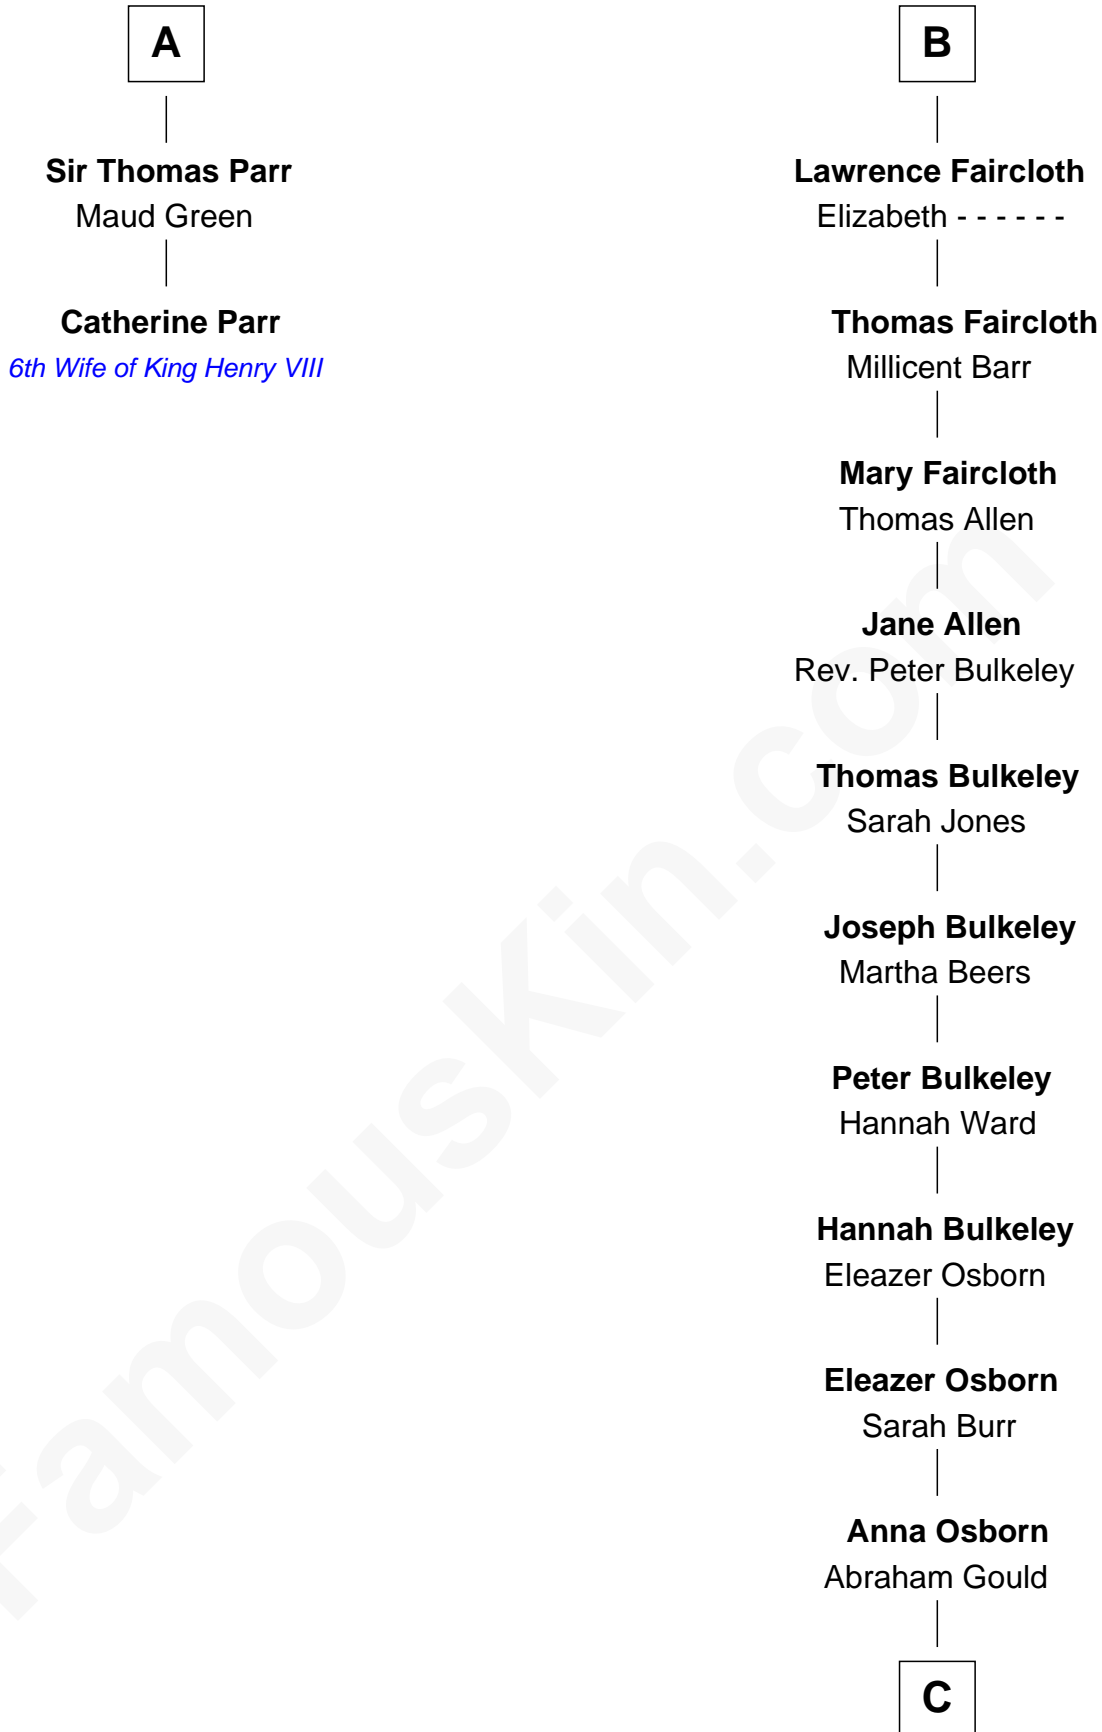

FamousKin.com Relationship Chart of

Catherine Parr

6th Wife of King Henry VIII

8th cousin 10 times removed of

Jay Gould

American Railroad "Robber Baron"

FamousKin.com