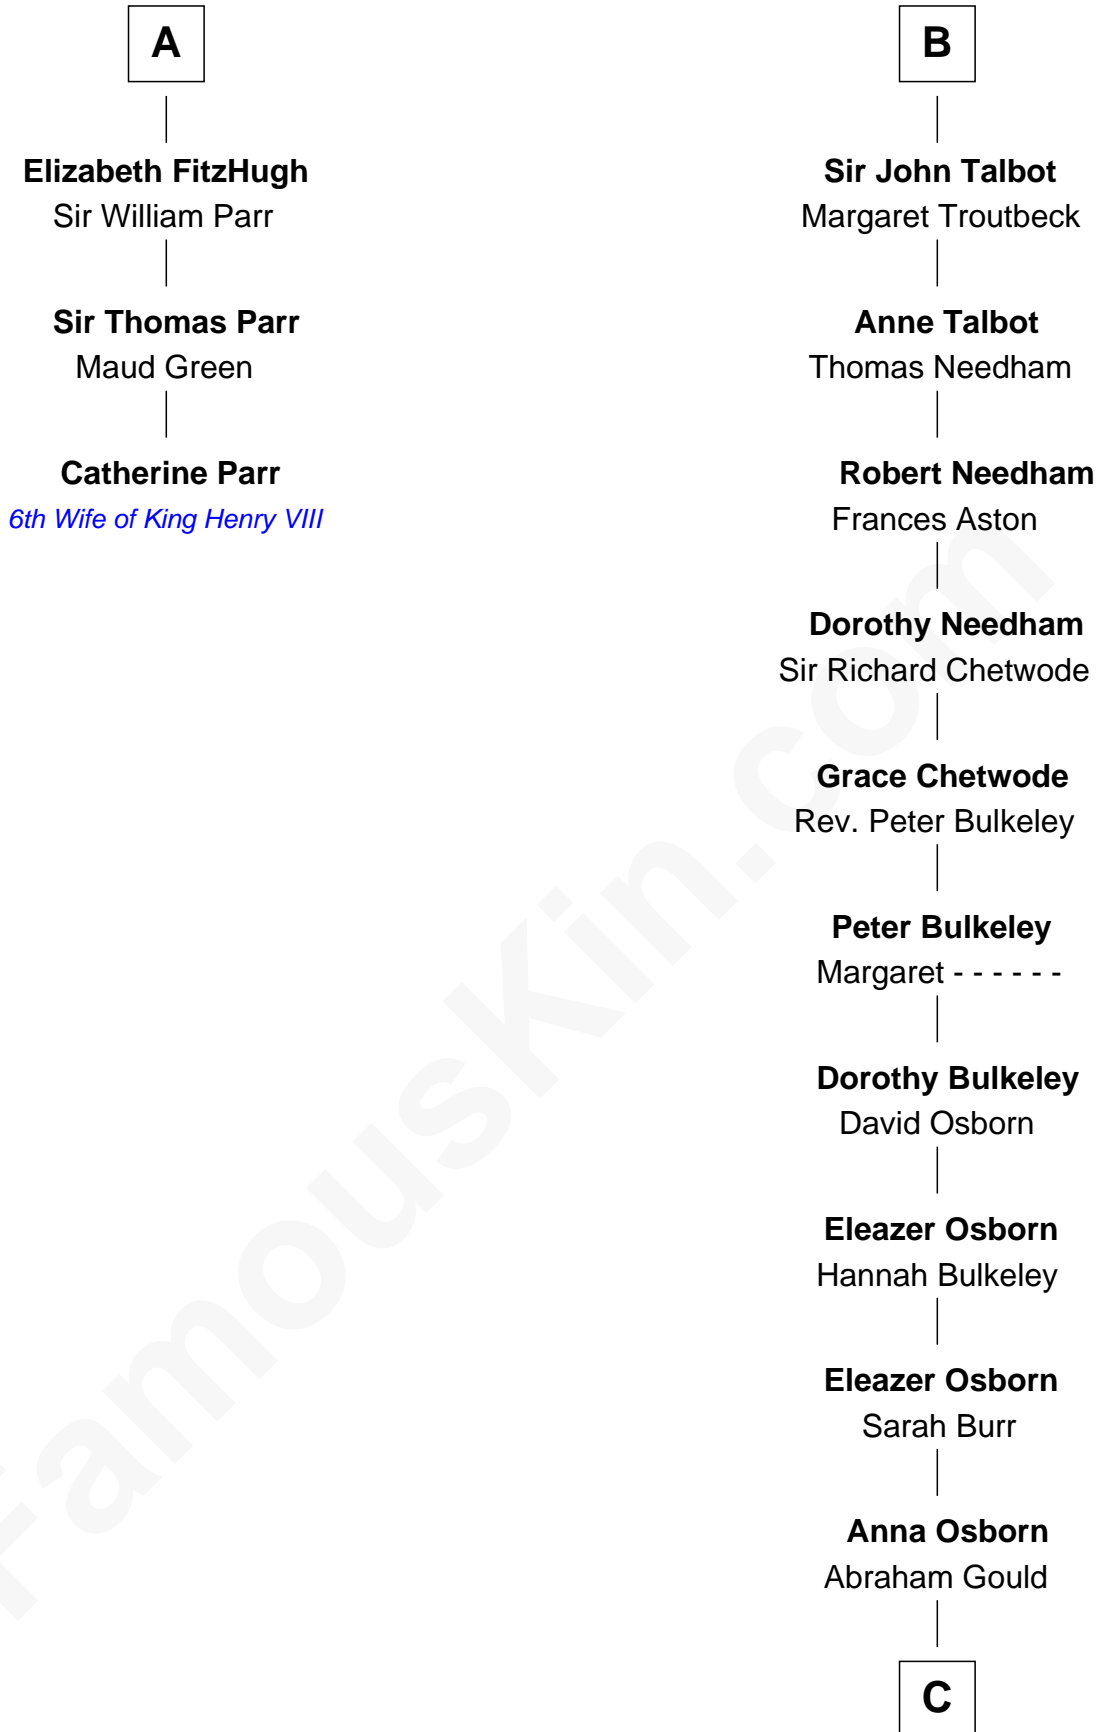

# FamousKin.com Relationship Chart of

**Catherine Parr**

*6th Wife of King Henry VIII*

9th cousin 9 times removed of

**Jay Gould**

*American Railroad "Robber Baron"*

FamousKin.com